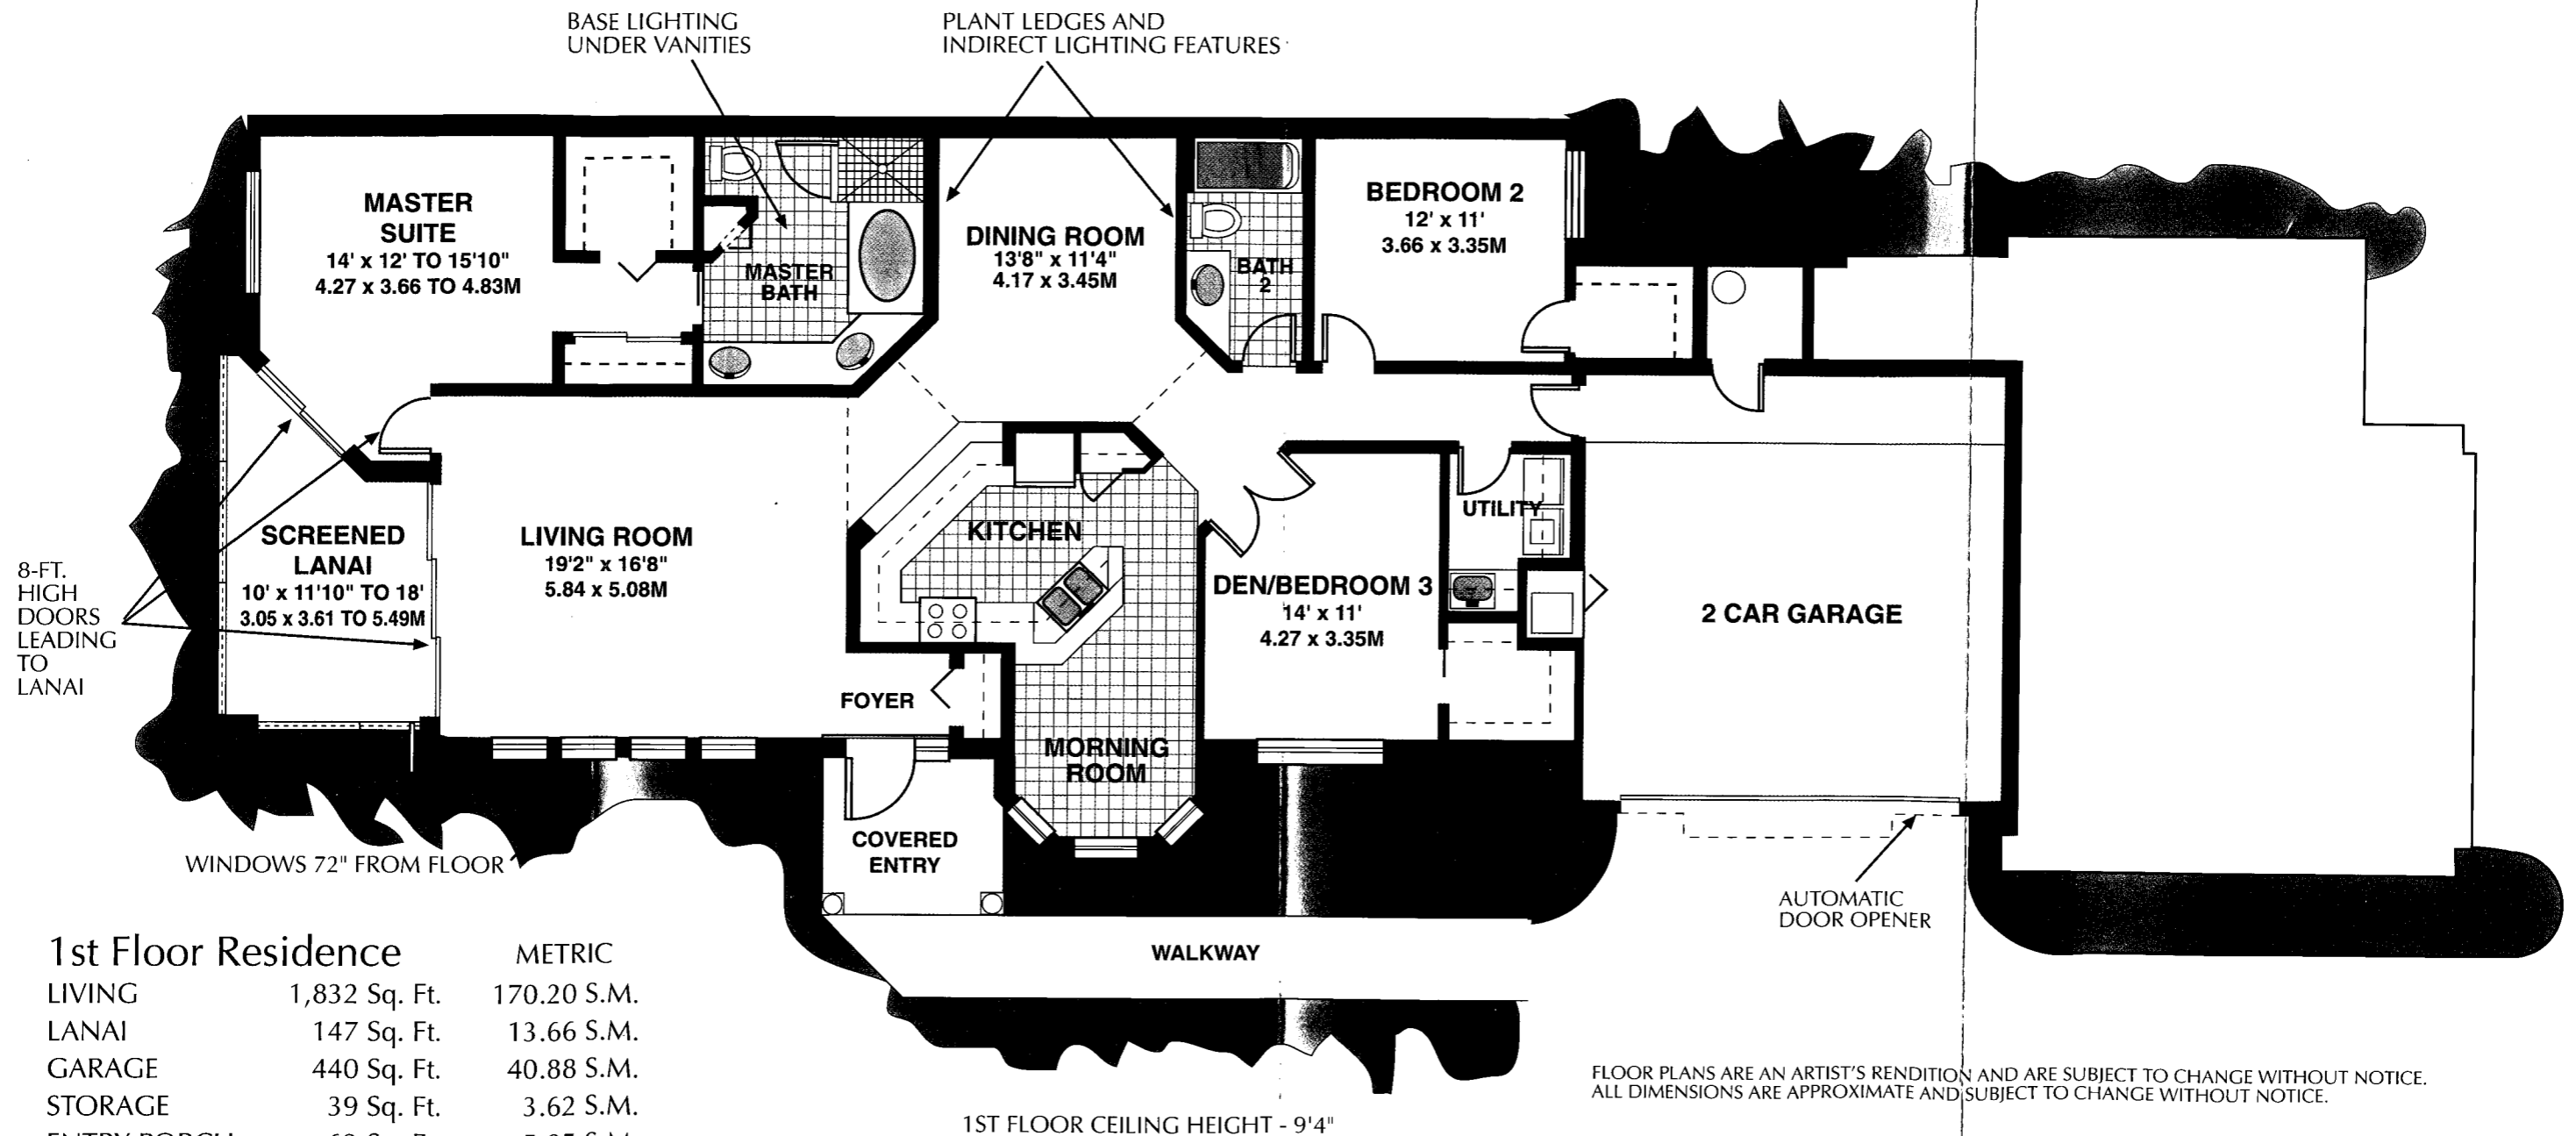

# 1st Floor Residence

1st Floor Residence		METRIC
LIVING	1,832 Sq. Ft.	170.20 S.M.
LANAI	147 Sq. Ft.	13.66 S.M.
GARAGE	440 Sq. Ft.	40.88 S.M.
STORAGE	39 Sq. Ft.	3.62 S.M.
ENTRY PORCH	63 Sq. Ft.	5.85 S.M.
<b>TOTAL</b>	<b>2,521 Sq. Ft.</b>	<b>234.21 S.M.</b>

FLOOR PLANS ARE AN ARTIST'S RENDITION AND ARE SUBJECT TO CHANGE WITHOUT NOTICE. ALL DIMENSIONS ARE APPROXIMATE AND SUBJECT TO CHANGE WITHOUT NOTICE.