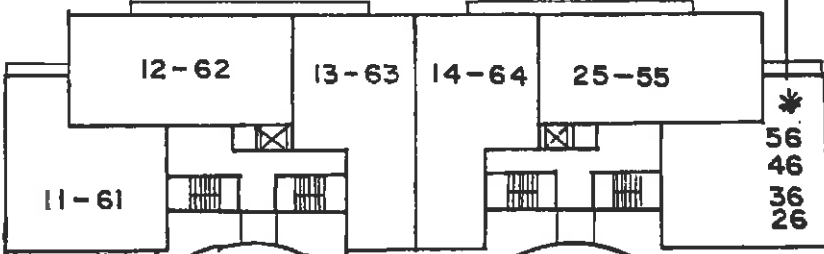

GULF OF MEXICO

CARRIAGE CLUB

2011 GULF SHORE BLVD. NORTH
ZONE 6

6 FLOORS - 34 UNITS

UNITS 15 & 65
ARE DOUBLE UNITS

GULF SHORE BLVD.