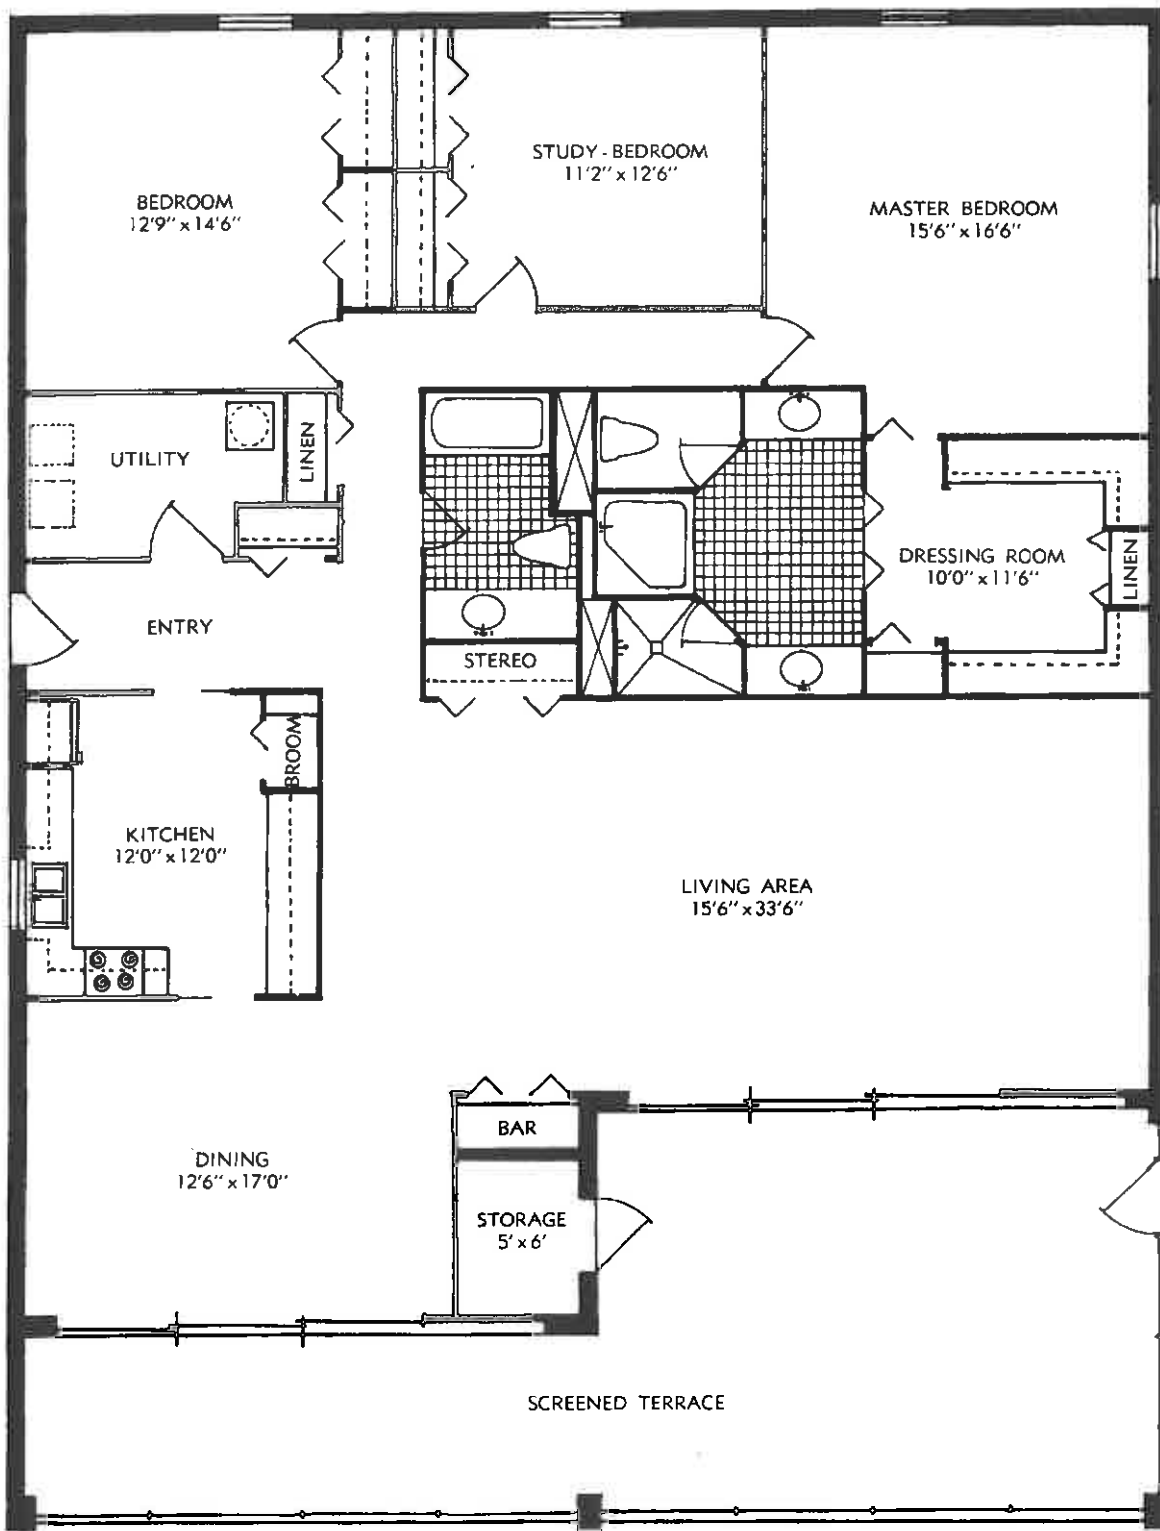

DELUXE TWO BEDROOM - TWO BATH SUITE
 1441 SQ. FT. TOTAL

DELUXE PENTHOUSE SUITE
2882 SQ FT TOTAL