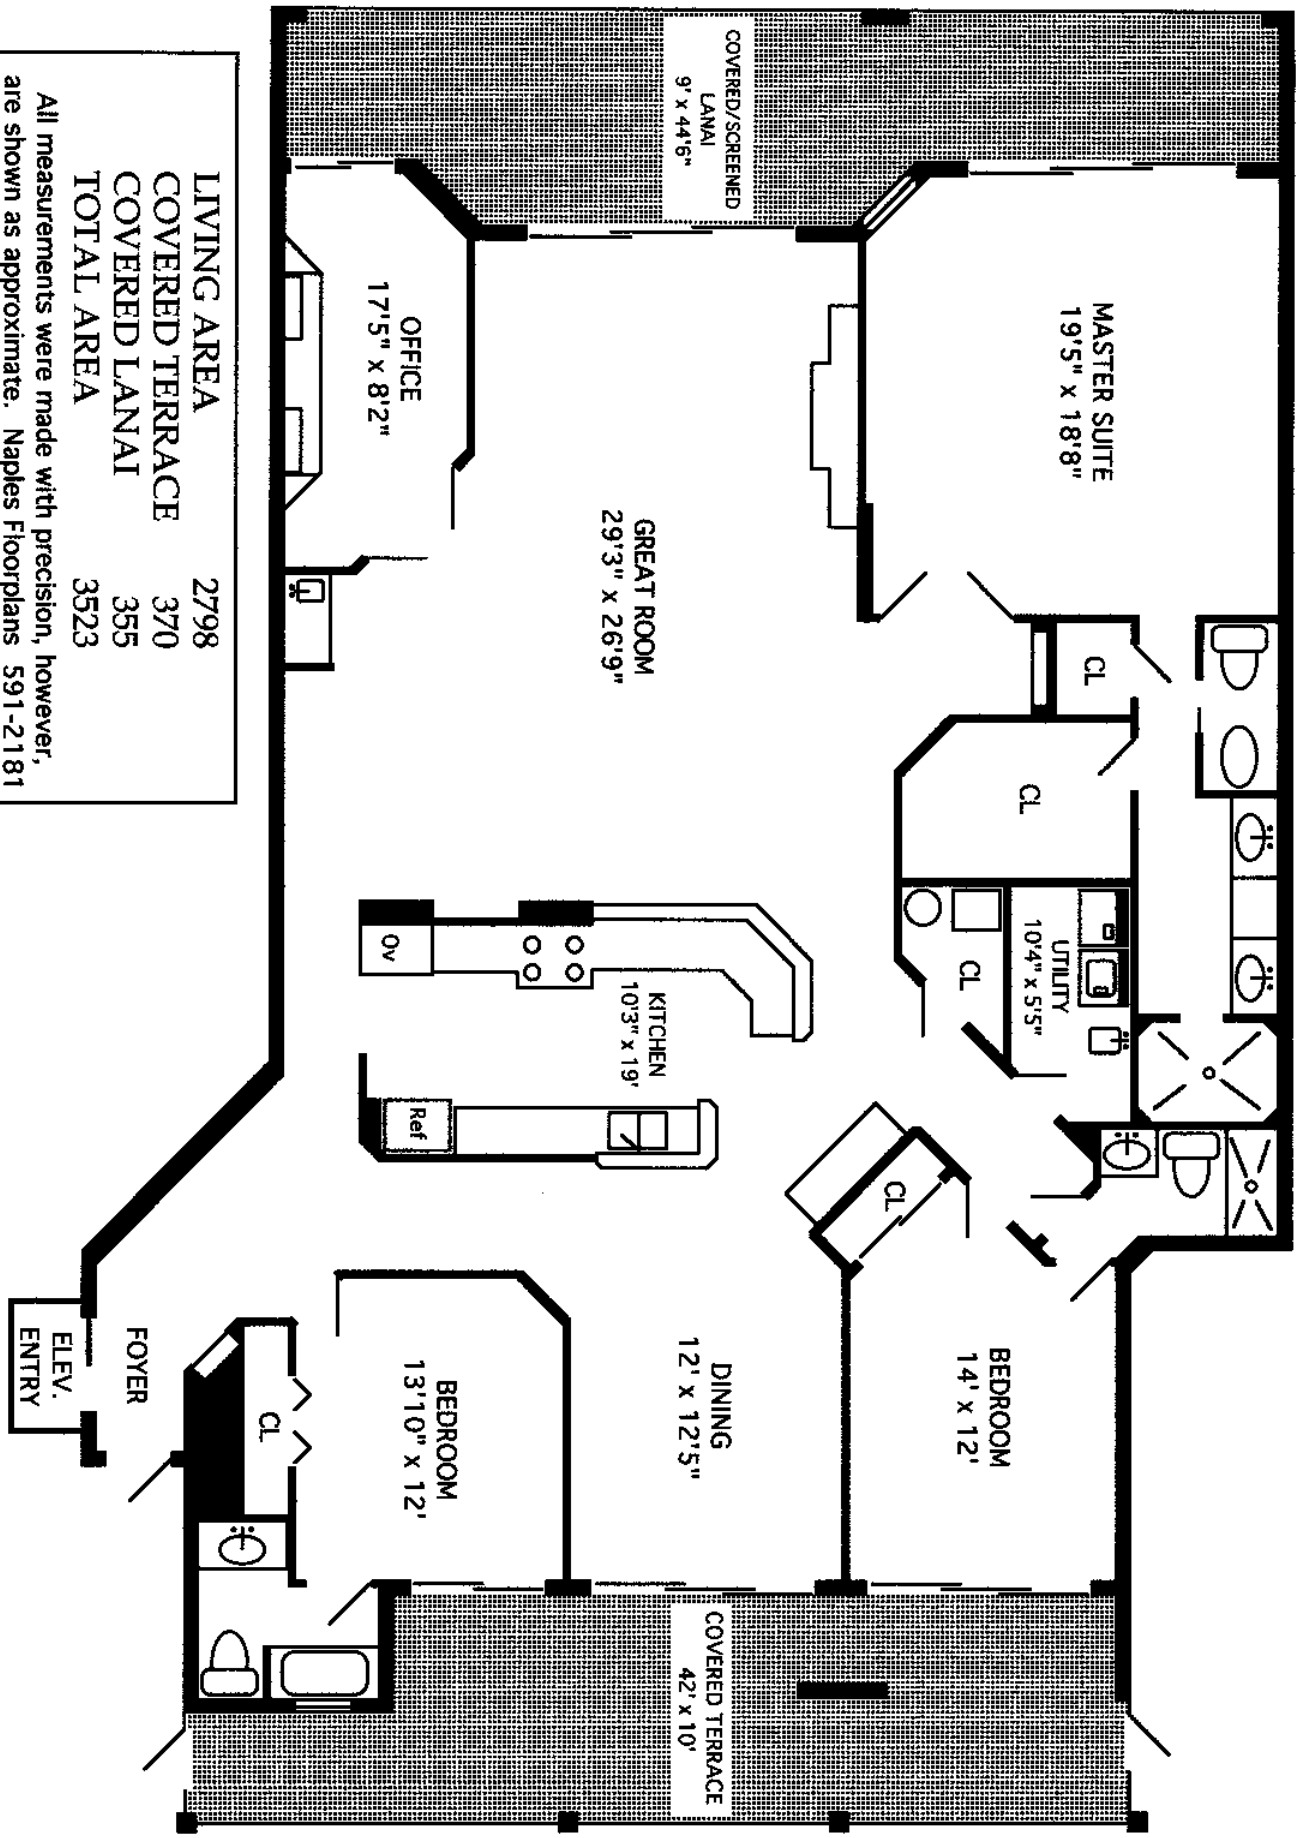

9566 GULF SHORE DRIVE
 MANATEE RESORT PH II, VANDERBILT BEACH, NAPLES

LIVING AREA	2798
COVERED TERRACE	370
COVERED LANAI	355
TOTAL AREA	3523

All measurements were made with precision, however, are shown as approximate. Naples Floorplans 591-2181