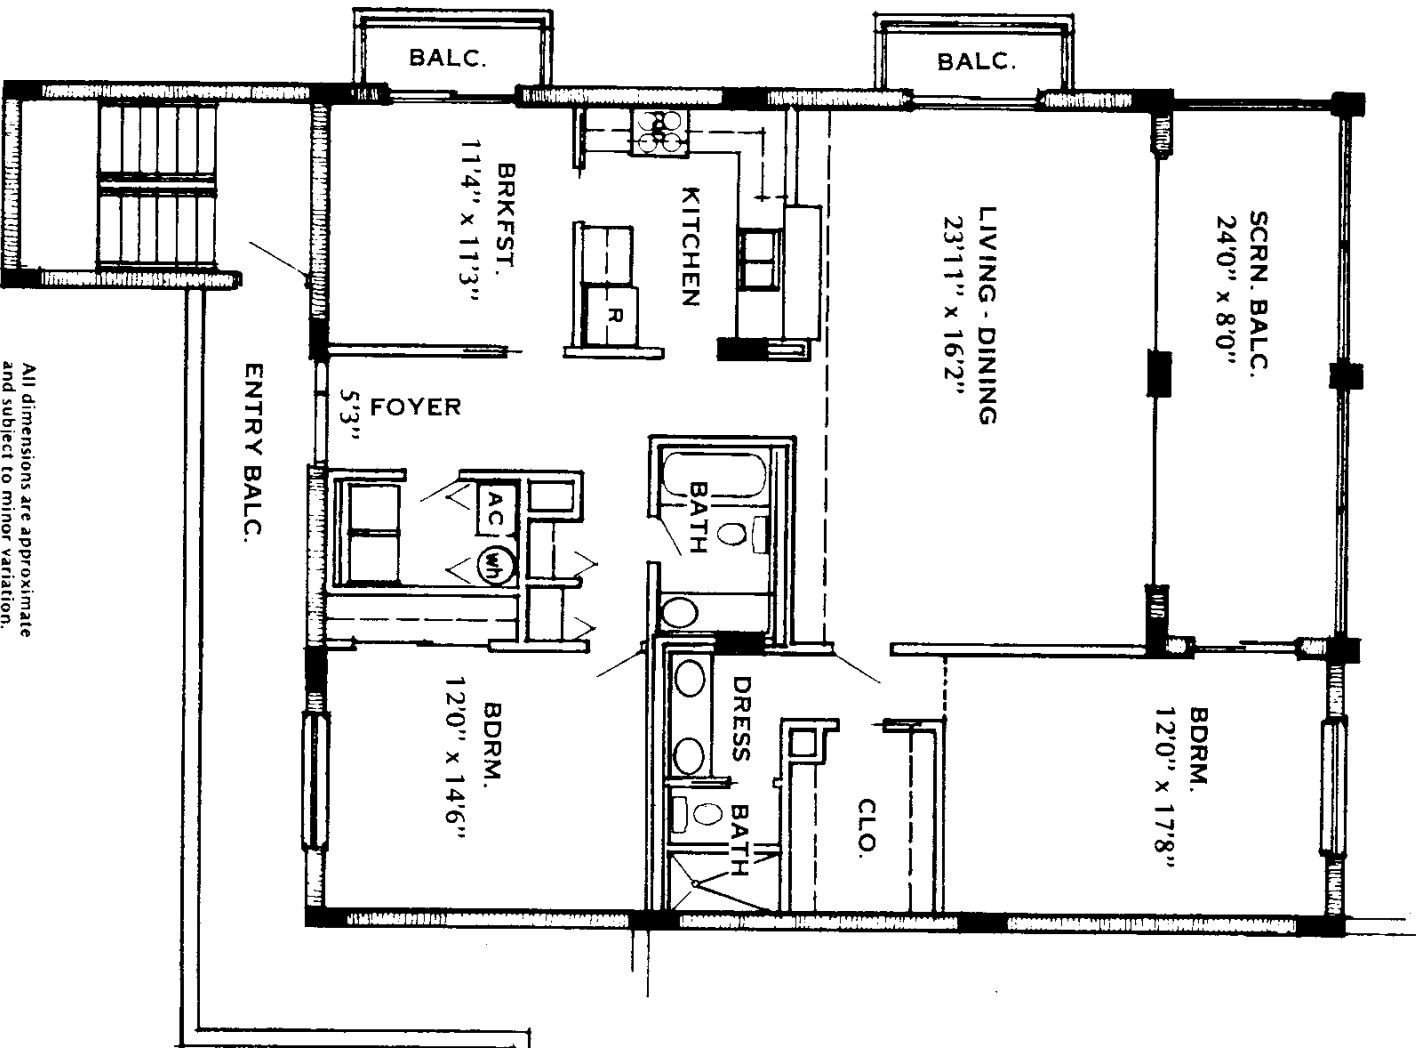

**The
VILLAS
of Vanderbilt
Beach**

9715 Gulf Shore Drive • Naples, Florida 33940

GROUND FLOOR PLAN

GULF SHORE DRIVE

9715 Gulf Shore Drive
Naples, Florida 33940

All dimensions are approximate and subject to minor variation.

UNIT 1 PLAN (SOUTH END)

END UNITS: 1505 of AIR COND. SQ. FT.
 APPROX. 234 BALCONY
1739 TOTAL

9715 Gulf Shore Drive • Naples, Florida 33940

UNITS 2 & 3 PLAN

2 CENTER UNITS:
 APPROX. 1505 AIR COND. SQ. FT.
 190 BALCONY
 1695 TOTAL

9715 Gulf Shore Drive • Naples, Florida 33940

All dimensions are approximate and subject to minor variation.

UNIT 4 PLAN (NORTH END)

END UNITS: 1505 of AIR COND. SQ. FT.

APPROX. 234 BALCONY

1739 TOTAL

The VILLAS
of Vanderbilt
Beach