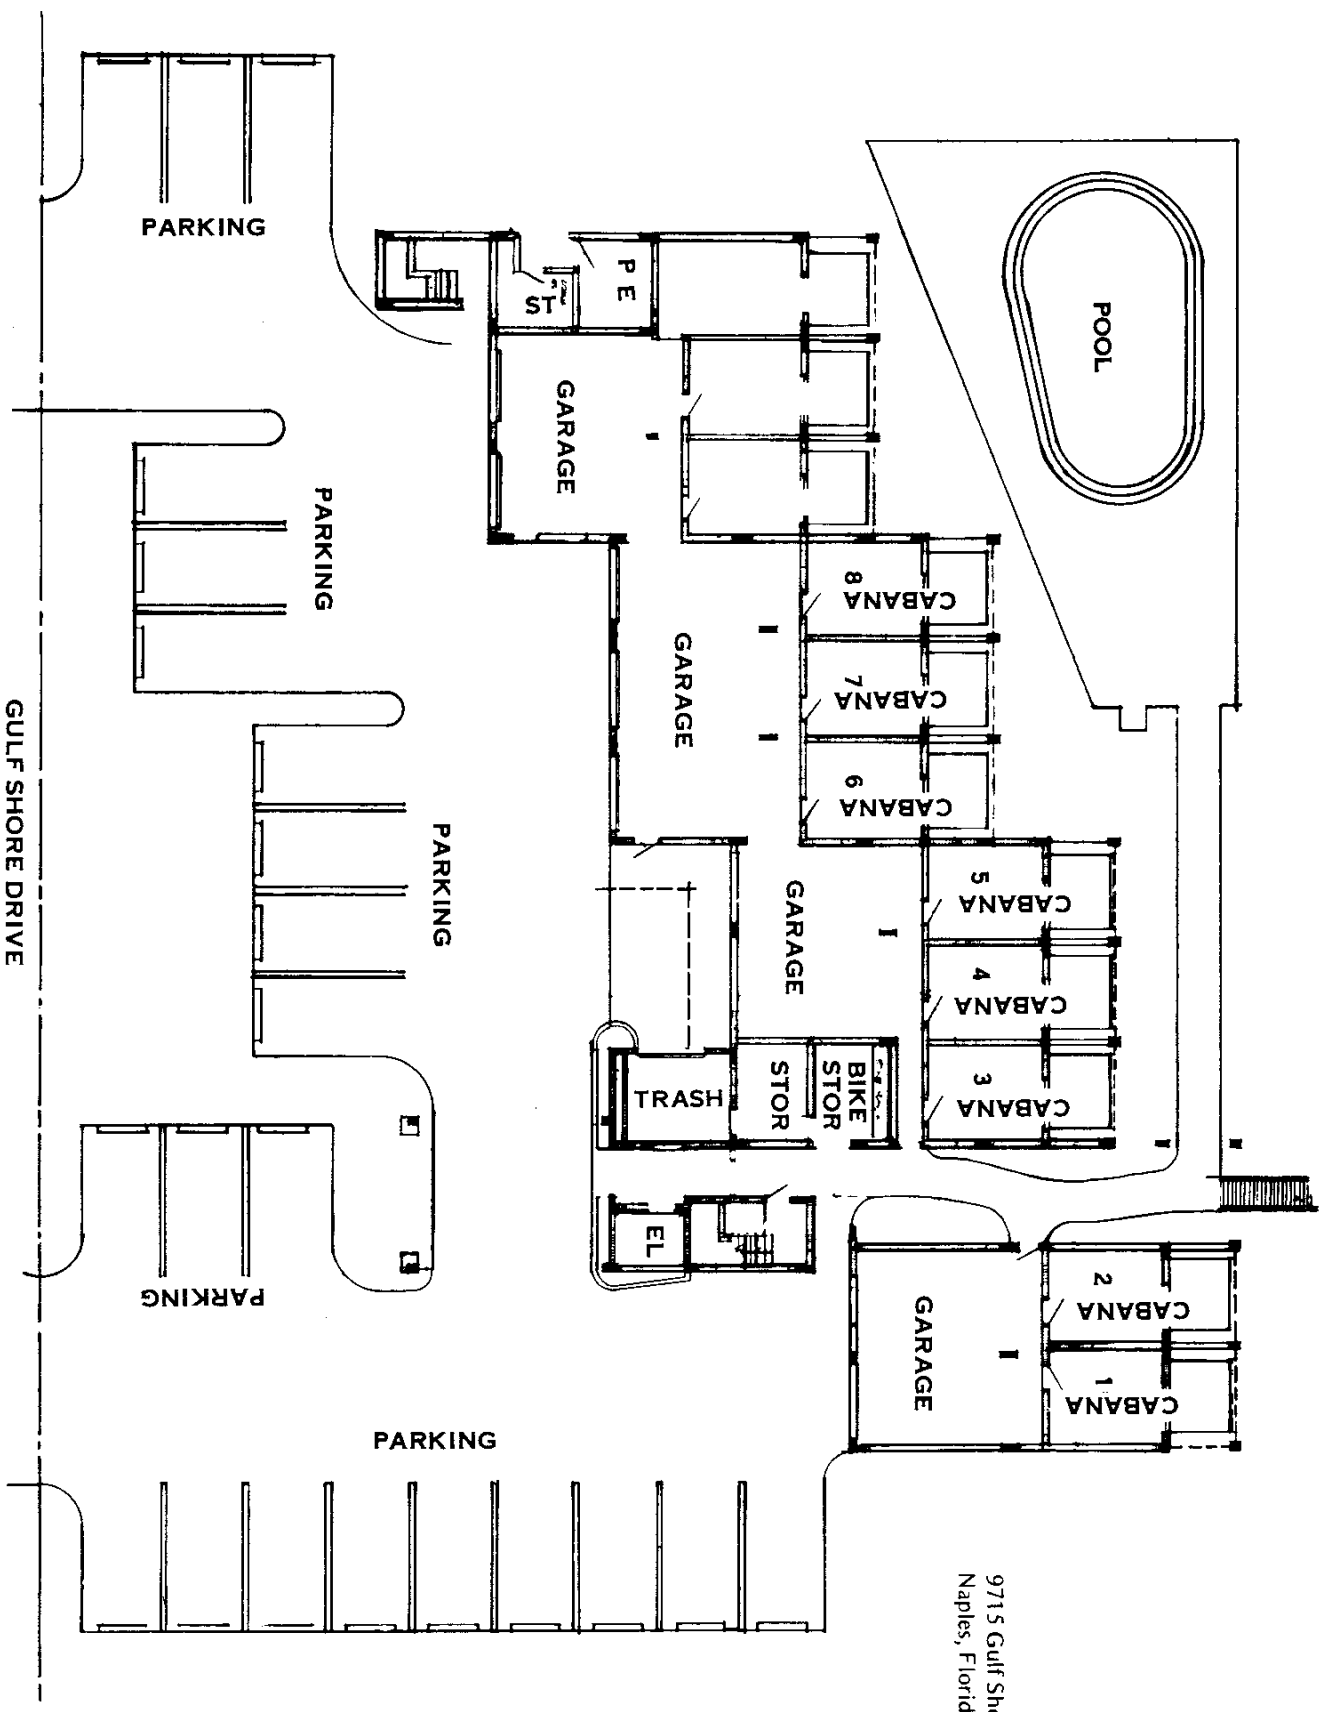

**The
VILLAS
of Vanderbilt
Beach**

9715 Gulf Shore Drive • Naples, Florida 33940

GROUND FLOOR PLAN

GULF SHORE DRIVE

9715 Gulf Shore Drive
Naples, Florida 33940

All dimensions are approximate and subject to minor variation.

UNIT 1 PLAN (SOUTH END)

END UNITS: 1505 of AIR COND. SQ. FT.
 APPROX. 234 BALCONY
1739 TOTAL

9715 Gulf Shore Drive • Naples, Florida 33940

UNITS 2 & 3 PLAN

2 CENTER UNITS:
 APPROX. 1505 AIR COND. SQ. FT.
 190 BALCONY
 1695 TOTAL

9715 Gulf Shore Drive • Naples, Florida 33940

All dimensions are approximate and subject to minor variation.

UNIT 4 PLAN (NORTH END)

END UNITS: 1505 of AIR COND. SQ. FT.

APPROX. 234 BALCONY

1739 TOTAL

The VILLAS
of Vanderbilt
Beach