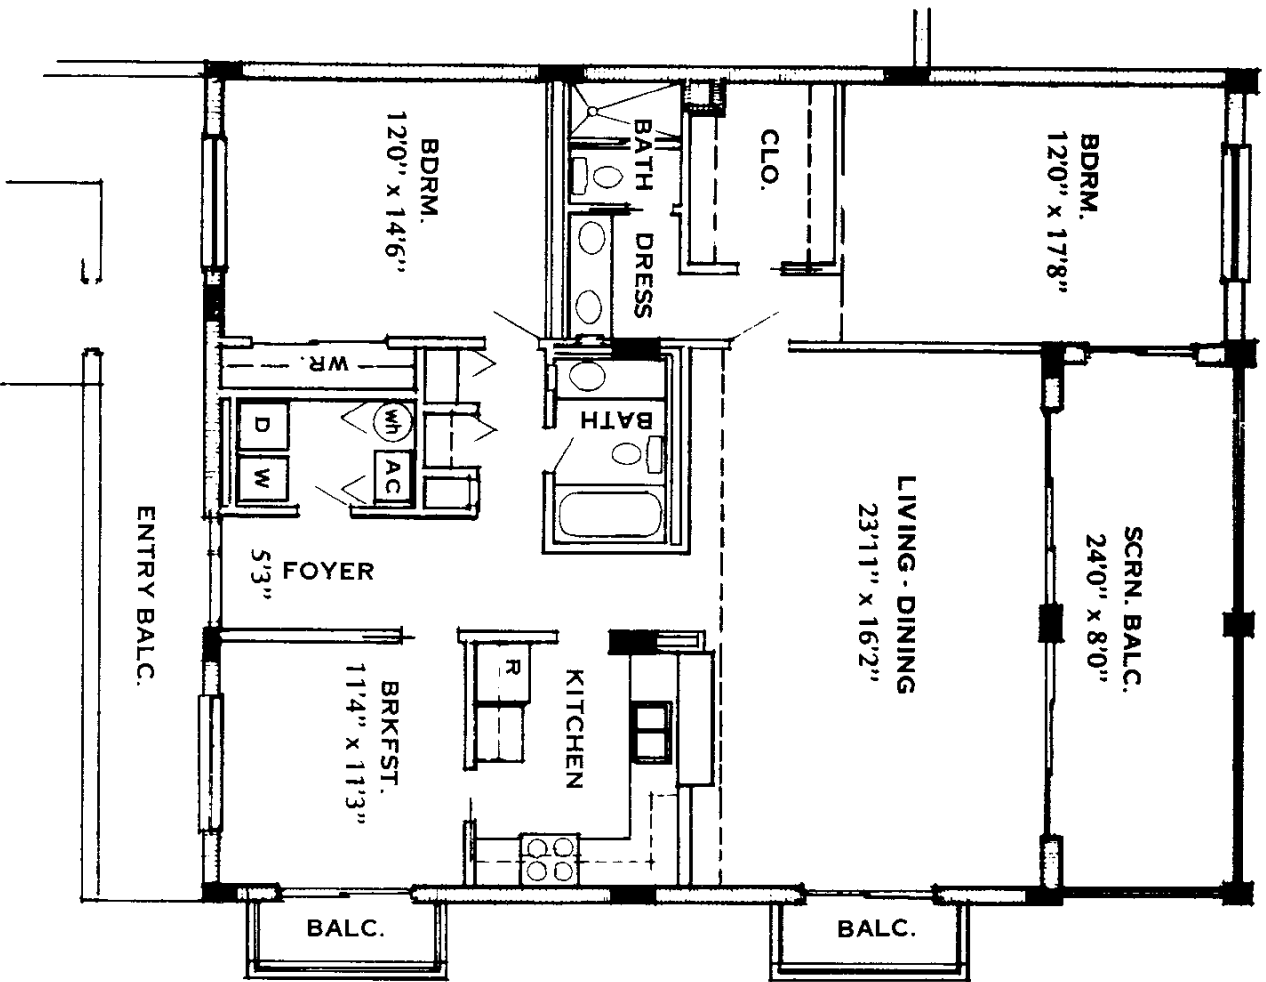

UNIT 1 PLAN (SOUTH END)

END UNITS: 1505 of AIR COND. SQ. FT.
 APPROX. 234 BALCONY
1739 TOTAL

9715 Gulf Shore Drive • Naples, Florida 33940

UNITS 2 & 3 PLAN

2 CENTER UNITS:
 APPROX. 1505 AIR COND. SQ. FT.
 190 BALCONY
 1695 TOTAL

9715 Gulf Shore Drive • Naples, Florida 33940

All dimensions are approximate and subject to minor variation.

UNIT 4 PLAN (NORTH END)

END UNITS: 1505 of AIR COND. SQ. FT.

APPROX. 234 BALCONY

1739 TOTAL

The VILLAS
of Vanderbilt
Beach