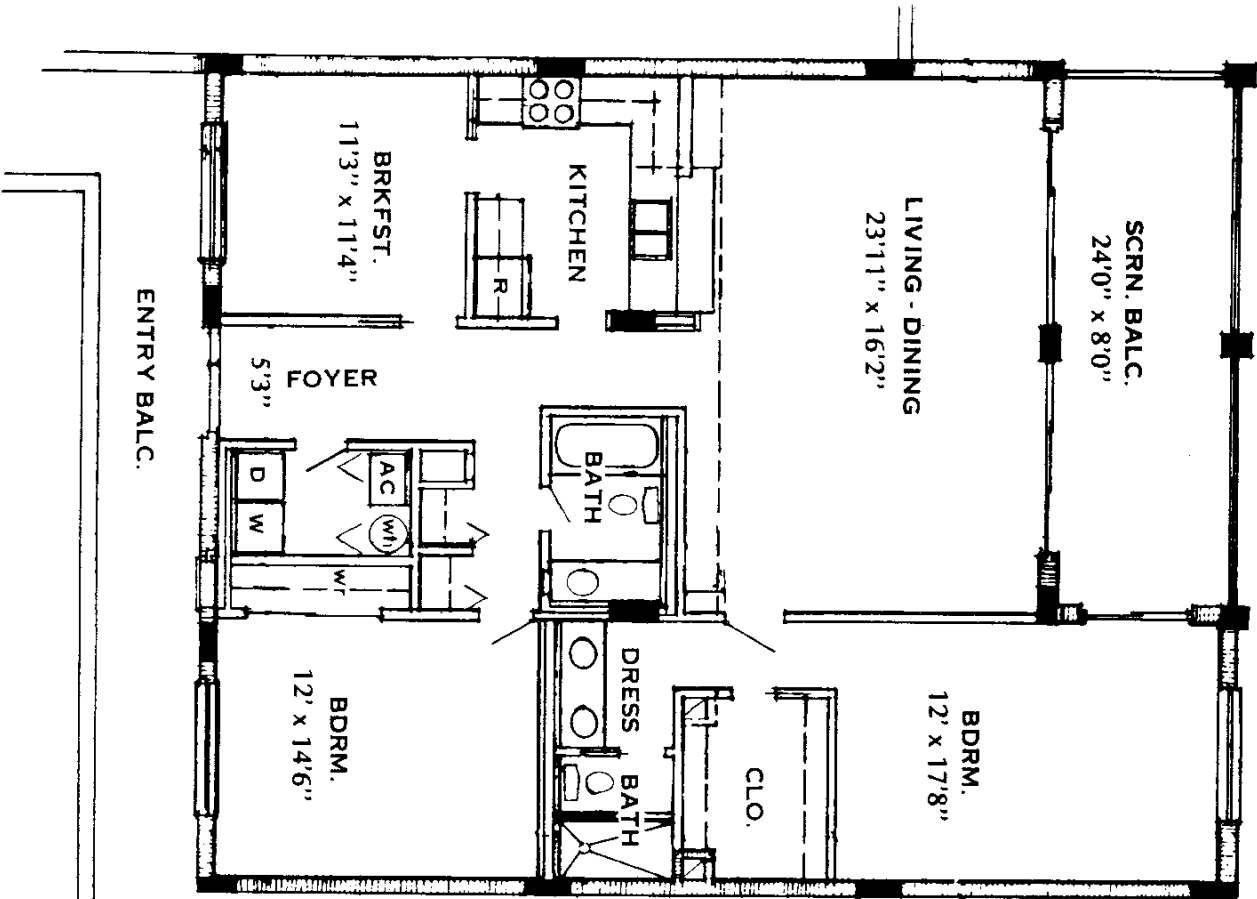

**The
VILLAS
of Vanderbilt
Beach**

9715 Gulf Shore Drive • Naples, Florida 33940

GROUND FLOOR PLAN

GULF SHORE DRIVE

9715 Gulf Shore Drive
Naples, Florida 33940

All dimensions are approximate and subject to minor variation.

UNIT 1 PLAN (SOUTH END)

END UNITS: 1505 of AIR COND. SQ. FT.
 APPROX. 234 BALCONY
1739 TOTAL

9715 Gulf Shore Drive • Naples, Florida 33940

UNITS 2 & 3 PLAN

2 CENTER UNITS:
 APPROX. 1505 AIR COND. SQ. FT.
 190 BALCONY
 1695 TOTAL

9715 Gulf Shore Drive • Naples, Florida 33940

All dimensions are approximate and subject to minor variation.

UNIT 4 PLAN (NORTH END)

END UNITS: 1505 of AIR COND. SQ. FT.

APPROX. 234 BALCONY

1739 TOTAL

The VILLAS
of Vanderbilt
Beach