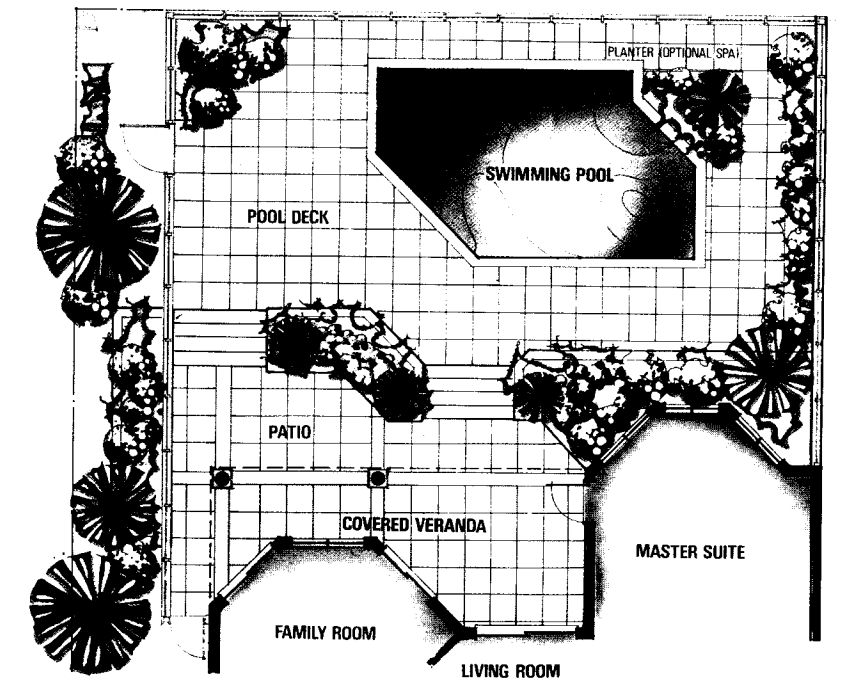

The Trieste
Three bedrooms/three baths

Air Conditioned Living Area	2,671 Square Feet
Entry Portico	57 Square Feet
Covered Veranda	263 Square Feet
Garage	441 Square Feet
Total Square Feet Under Roof	3,432 Square Feet

**Trieste Rear Yard
 Exterior Lake Sites**

Pool	280 Square Feet
Planter (Spa Optional)	39 Square Feet
Keystone Pool Deck	745 Square Feet
Keystone Patio	264 Square Feet
Covered Veranda	263 Square Feet

**Trieste Rear Yard
 Interior Lake Sites**

Pool	280 Square Feet
Planter (Spa Optional)	39 Square Feet
Keystone Pool Deck	833 Square Feet
Covered Veranda	263 Square Feet

Floor Plan