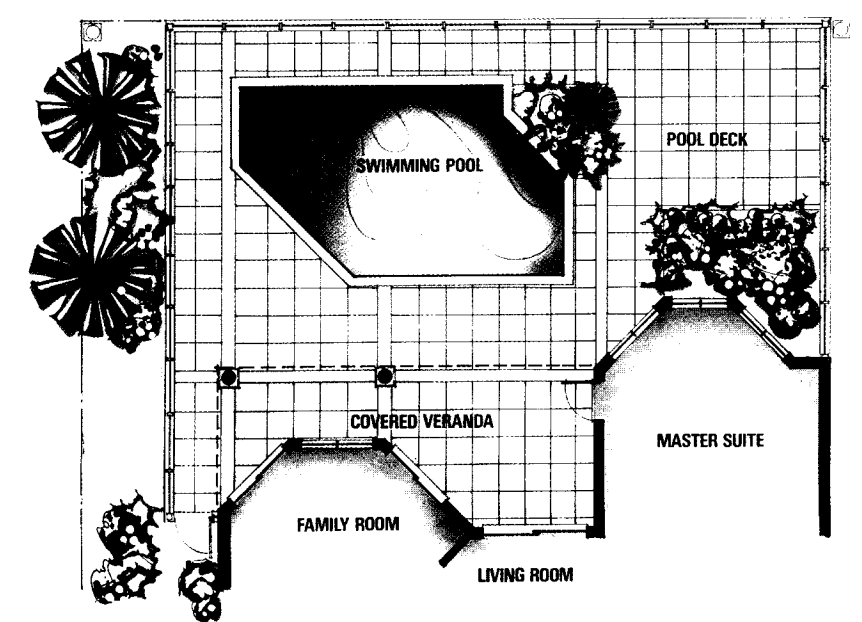

The Trieste
Three bedrooms/three baths

Air Conditioned Living Area	2,671 Square Feet
Entry Portico	57 Square Feet
Covered Veranda	263 Square Feet
Garage	441 Square Feet
Total Square Feet Under Roof	3,432 Square Feet

**Trieste Rear Yard
 Exterior Lake Sites**

Pool	280 Square Feet
Planter (Spa Optional)	39 Square Feet
Keystone Pool Deck	745 Square Feet
Keystone Patio	264 Square Feet
Covered Veranda	263 Square Feet

**Trieste Rear Yard
 Interior Lake Sites**

Pool	280 Square Feet
Planter (Spa Optional)	39 Square Feet
Keystone Pool Deck	833 Square Feet
Covered Veranda	263 Square Feet

Floor Plan