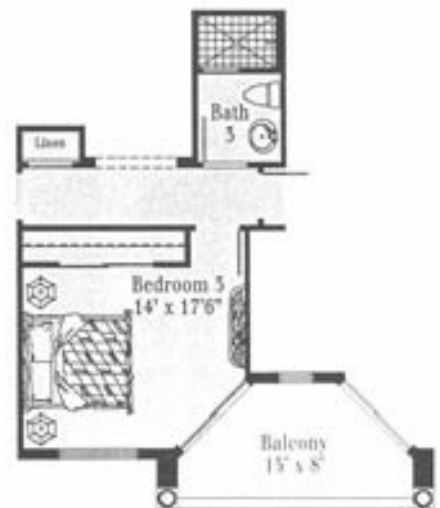

04 Residence

5 Bedroom, 5 Bath & Family Room

Enclosed Area	2,800 Square Feet
Balcony Area	770 Square Feet
Total Residence	3,570 Square Feet

03 Residence

2 Bedroom, 5 Bath & Family Room
& Den/Bedroom 5

Enclosed Area	2,520 Square Feet
Balcony Area	455 Square Feet
Total Residence	2,975 Square Feet

Bedroom 5 Option

02 Residence

2 Bedroom, 5 Bath & Family Room
& Den/Bedroom 5

Enclosed Area	2,520 Square Feet
Balcony Area	455 Square Feet
Total Residence	2,975 Square Feet

Bedroom 5 Option

01 Residence

5 Bedroom, 5 Bath & Family Room