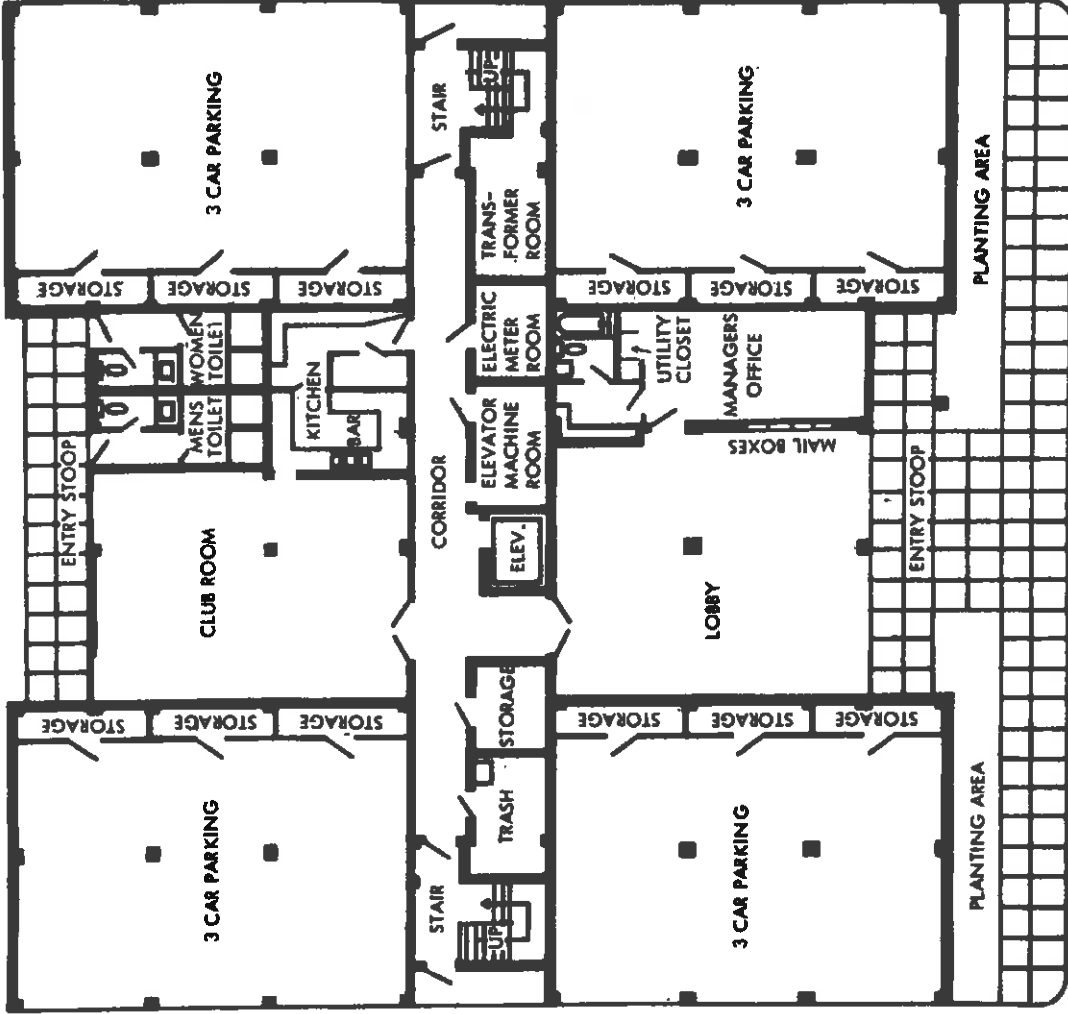

GULF TOWERS

1977 GULF SHORE BLVD. NORTH
ZONE 6

705	703	701
605	603	601
505	503	501
405	403	401
305	303	301
205	203	201
CLUB ROOM		

WEST ELEVATION
VIEW OF THE GULF

702	704	706
602	604	606
502	504	506
402	404	406
302	304	306
202	204	206
LOBBY		

EAST ELEVATION

A SINGLE 7 STORY BUILDING — 36 UNITS

(Ground Floor Plan)

**COVERED PARKING AND
PRIVATE STORAGE...**

For the protection of your automobile
and your personal belongings.