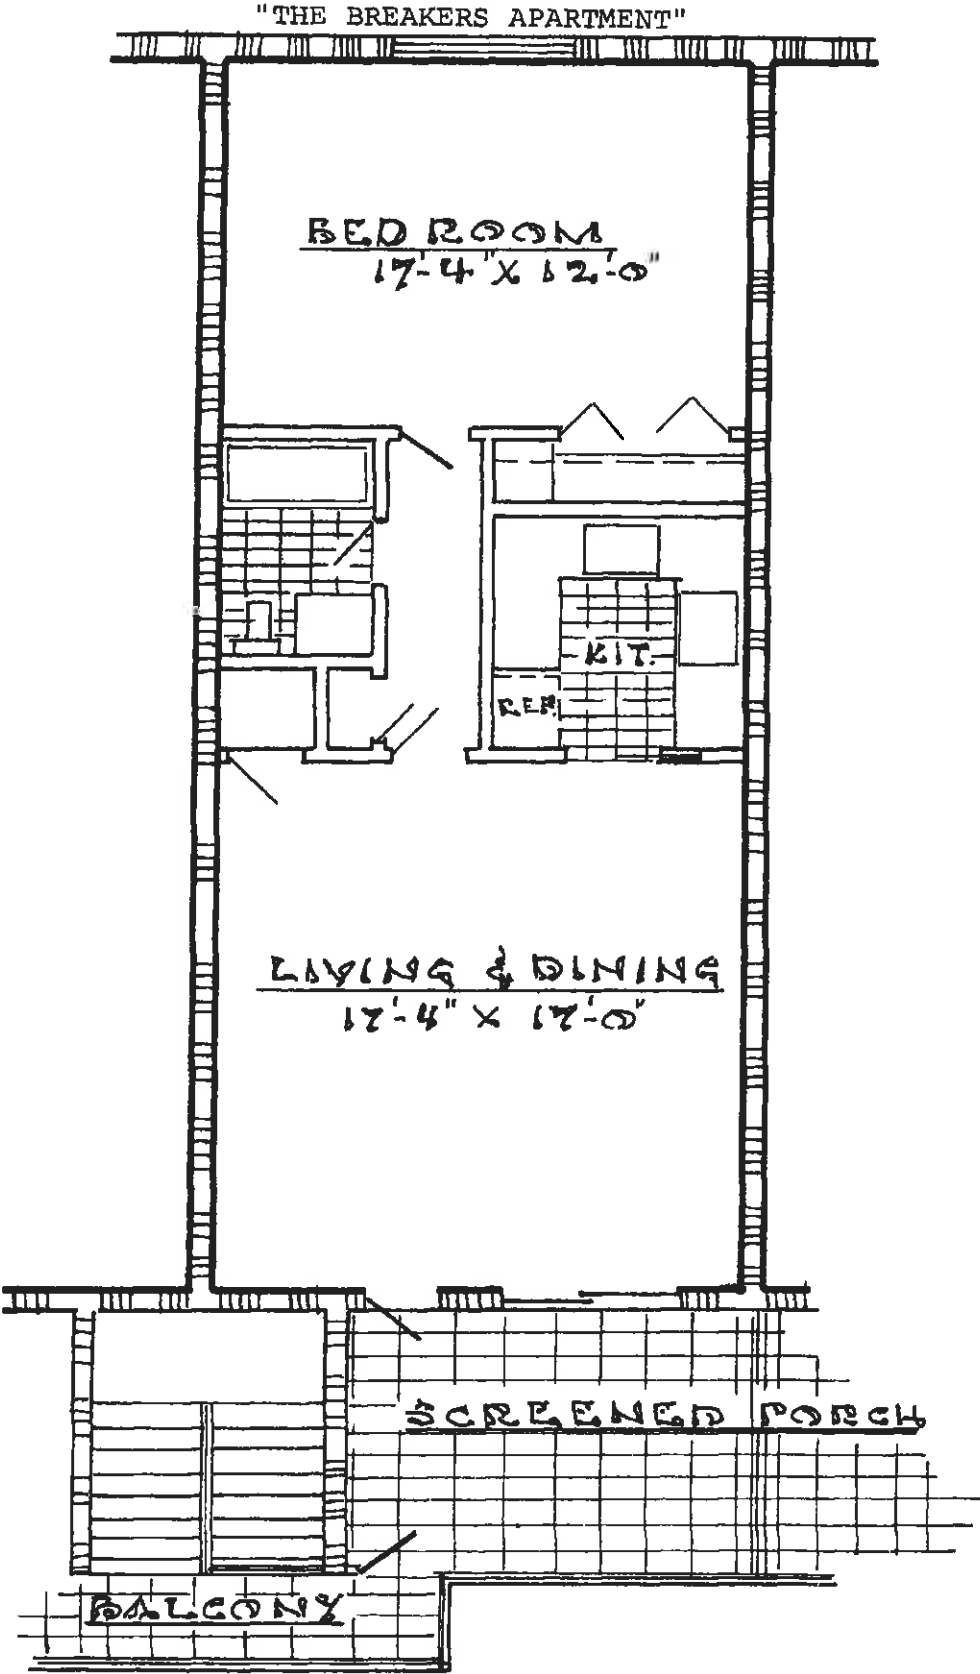

Presenting Harbour Lights "The Islander" apartment. These are large two bedroom, 2 bath apartments with a screened porch that joins the living room for gracious entertaining. Also overlooks the tropical landscaped terrace pool and harbour. Also centrally heated and air conditioned.

"THE ISLANDER APARTMENT"

Presenting Harbour Lights "The Breakers" apartment. A living room, one bath and one bedroom apartment. Very adequate for the "snow birds" who come down for several weeks for fun in the surf and sun. Also centrally heated and air conditioned.

Presenting Harbour Lights "The Tradewind" apartment. These are residence sized deluxe apartments with extra large screened porches overlooking the tropical landscaped terrace, pool and harbour. This is a large living room, two bedroom, two bath apartment. Large walk-in closets and central heating and air conditioning are attractive features.