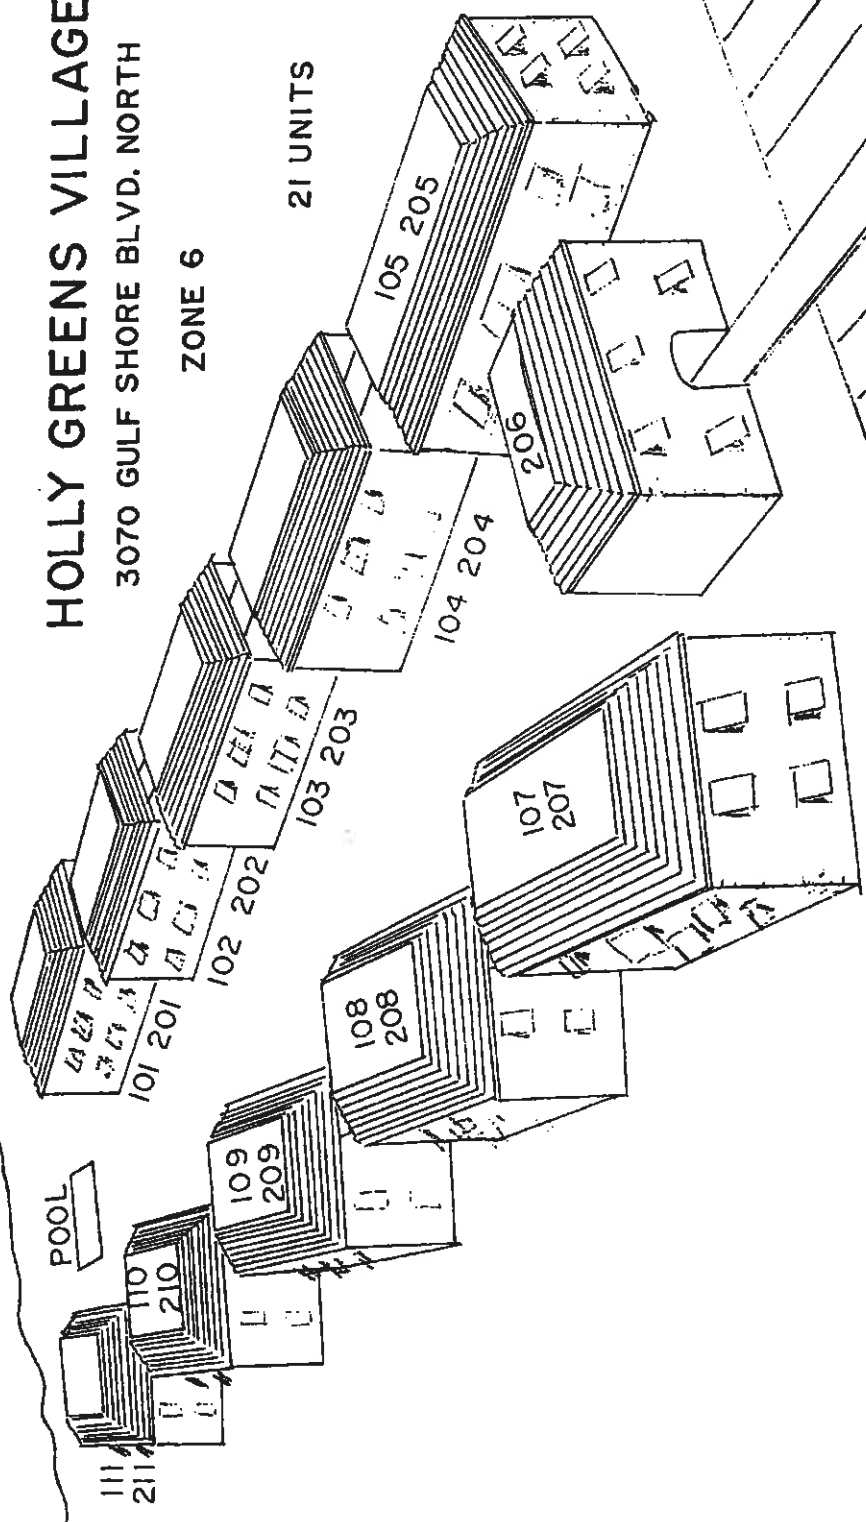

BAY

# HOLLY GREENS VILLAGE

3070 GULF SHORE BLVD. NORTH

ZONE 6

21 UNITS

GULF SHORE BLVD. NORTH