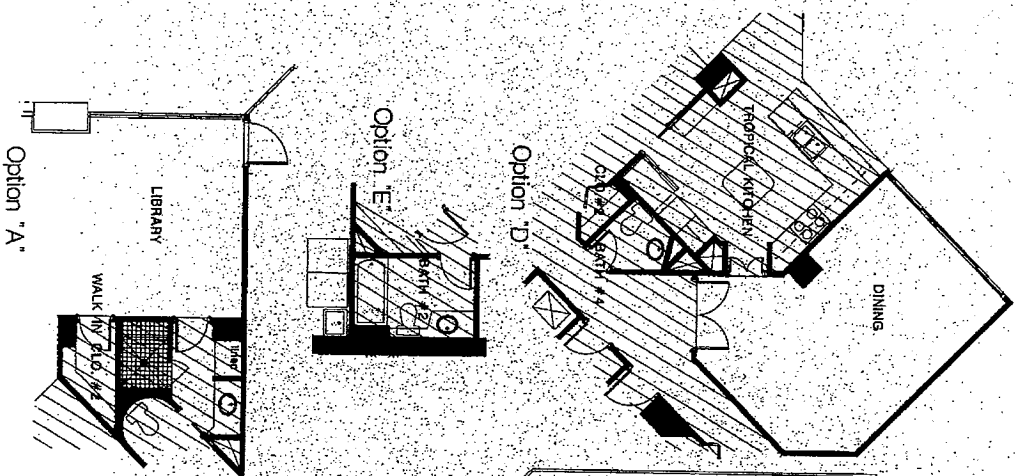

THE LUTGERT COMPANIES  
4200 GULF SHORE BOULEVARD NORTH  
NAPLES, FLORIDA 33940  
813/261-6100

GULF OF MEXICO

BEACH PROMENADE

GULF SHORE BOULEVARD NORTH

DIMENSIONS ARE APPROXIMATE AND MAY VARY.

RESIDENCE THREE  
 LIVING AREA 3702 SQ. FT.  
 TERRACE 576 SQ. FT.

PENTHOUSE 01

RESIDENCE SIX  
 LIVING AREA 5619 SQ. FT.  
 TERRACE 951 SQ. FT.