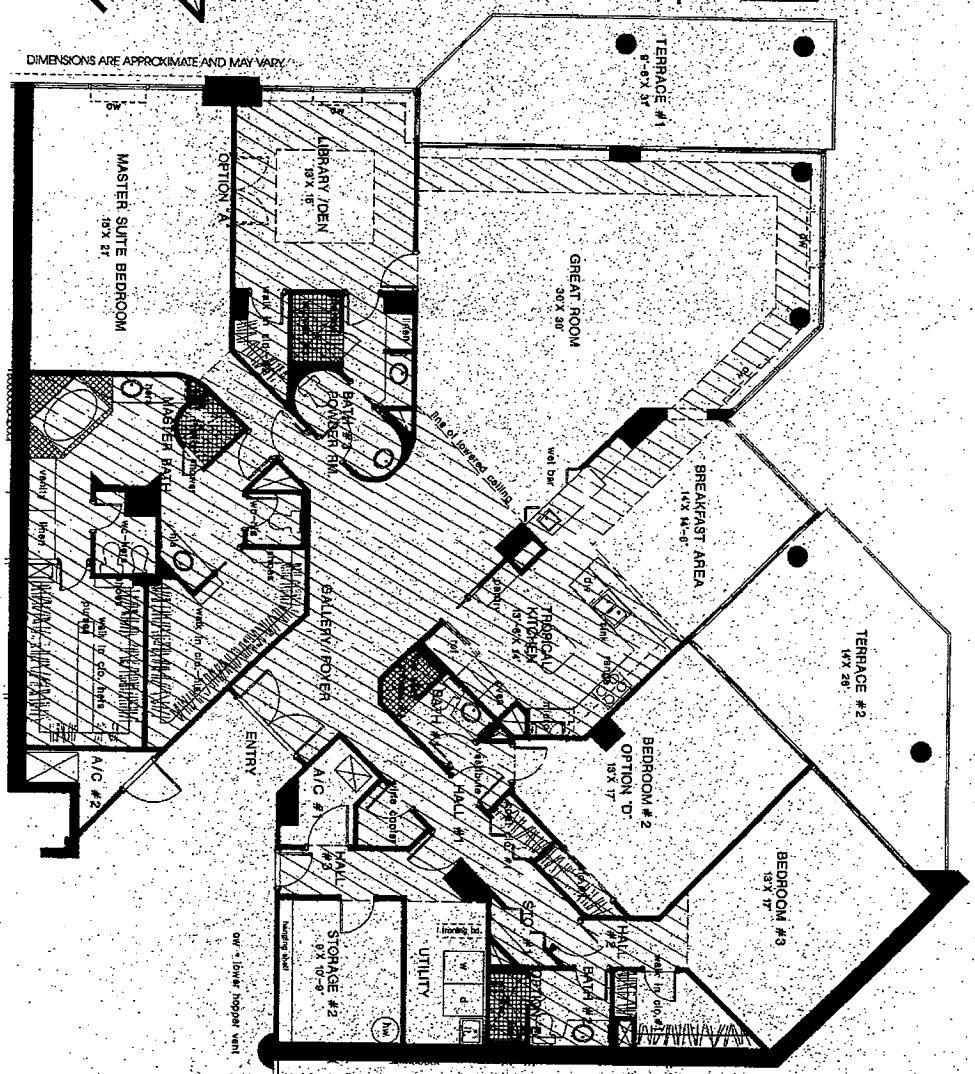

THE LUTGERT COMPANIES  
4200 GULF SHORE BOULEVARD NORTH  
NAPLES, FLORIDA 33940  
813/261-6100

GULF OF MEXICO

BEACH PROMENADE

GULF SHORE BOULEVARD NORTH

DIMENSIONS ARE APPROXIMATE AND MAY VARY.

RESIDENCE THREE  
 LIVING AREA 3702 SQ. FT.  
 TERRACE 576 SQ. FT.

PENTHOUSE 01

RESIDENCE SIX  
 LIVING AREA 5619 SQ. FT.  
 TERRACE 951 SQ. FT.