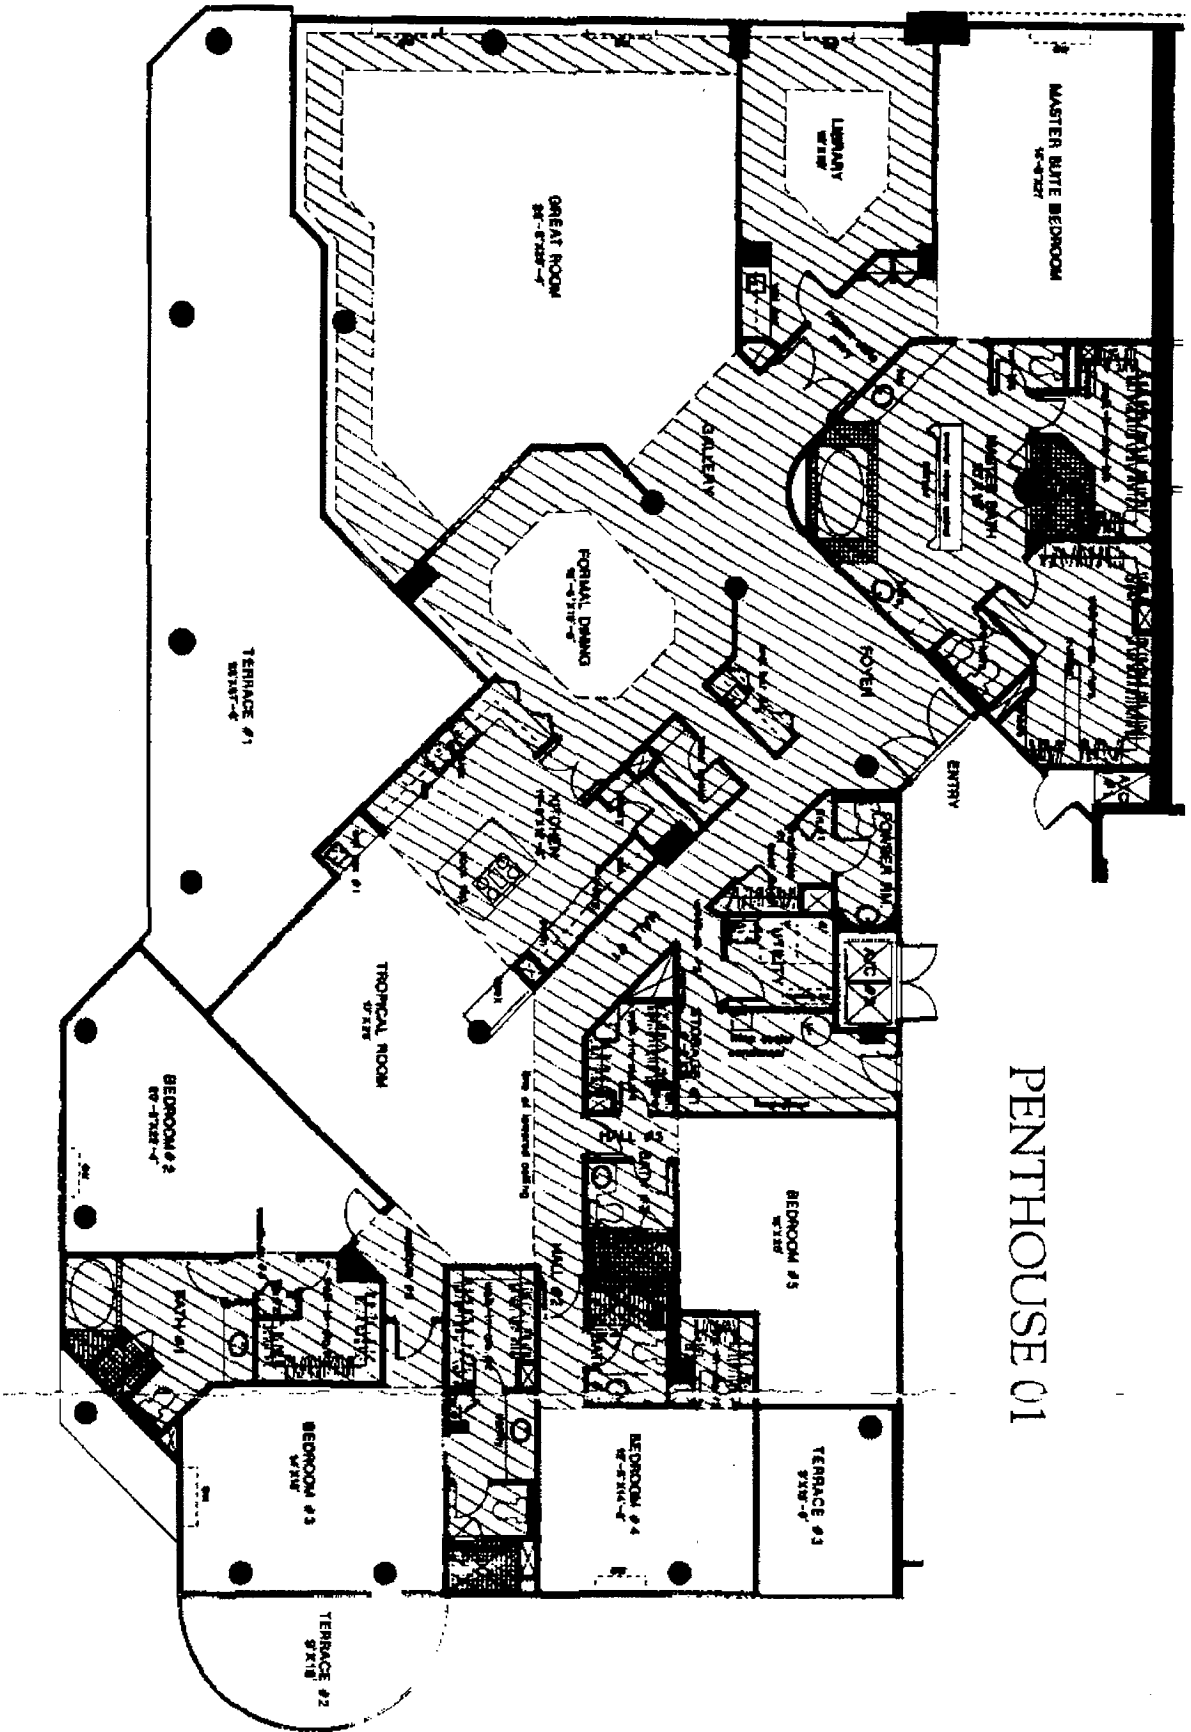

THE LUTGERT COMPANIES  
4200 GULF SHORE BOULEVARD NORTH  
NAPLES, FLORIDA 33940  
813/261-6100

GULF OF MEXICO

BEACH PROMENADE

GULF SHORE BOULEVARD NORTH

DIMENSIONS ARE APPROXIMATE AND MAY VARY.

RESIDENCE THREE  
 LIVING AREA 3702 SQ. FT.  
 TERRACE 576 SQ. FT.

PENTHOUSE 01

RESIDENCE SIX  
 LIVING AREA 5619 SQ. FT.  
 TERRACE 951 SQ. FT.