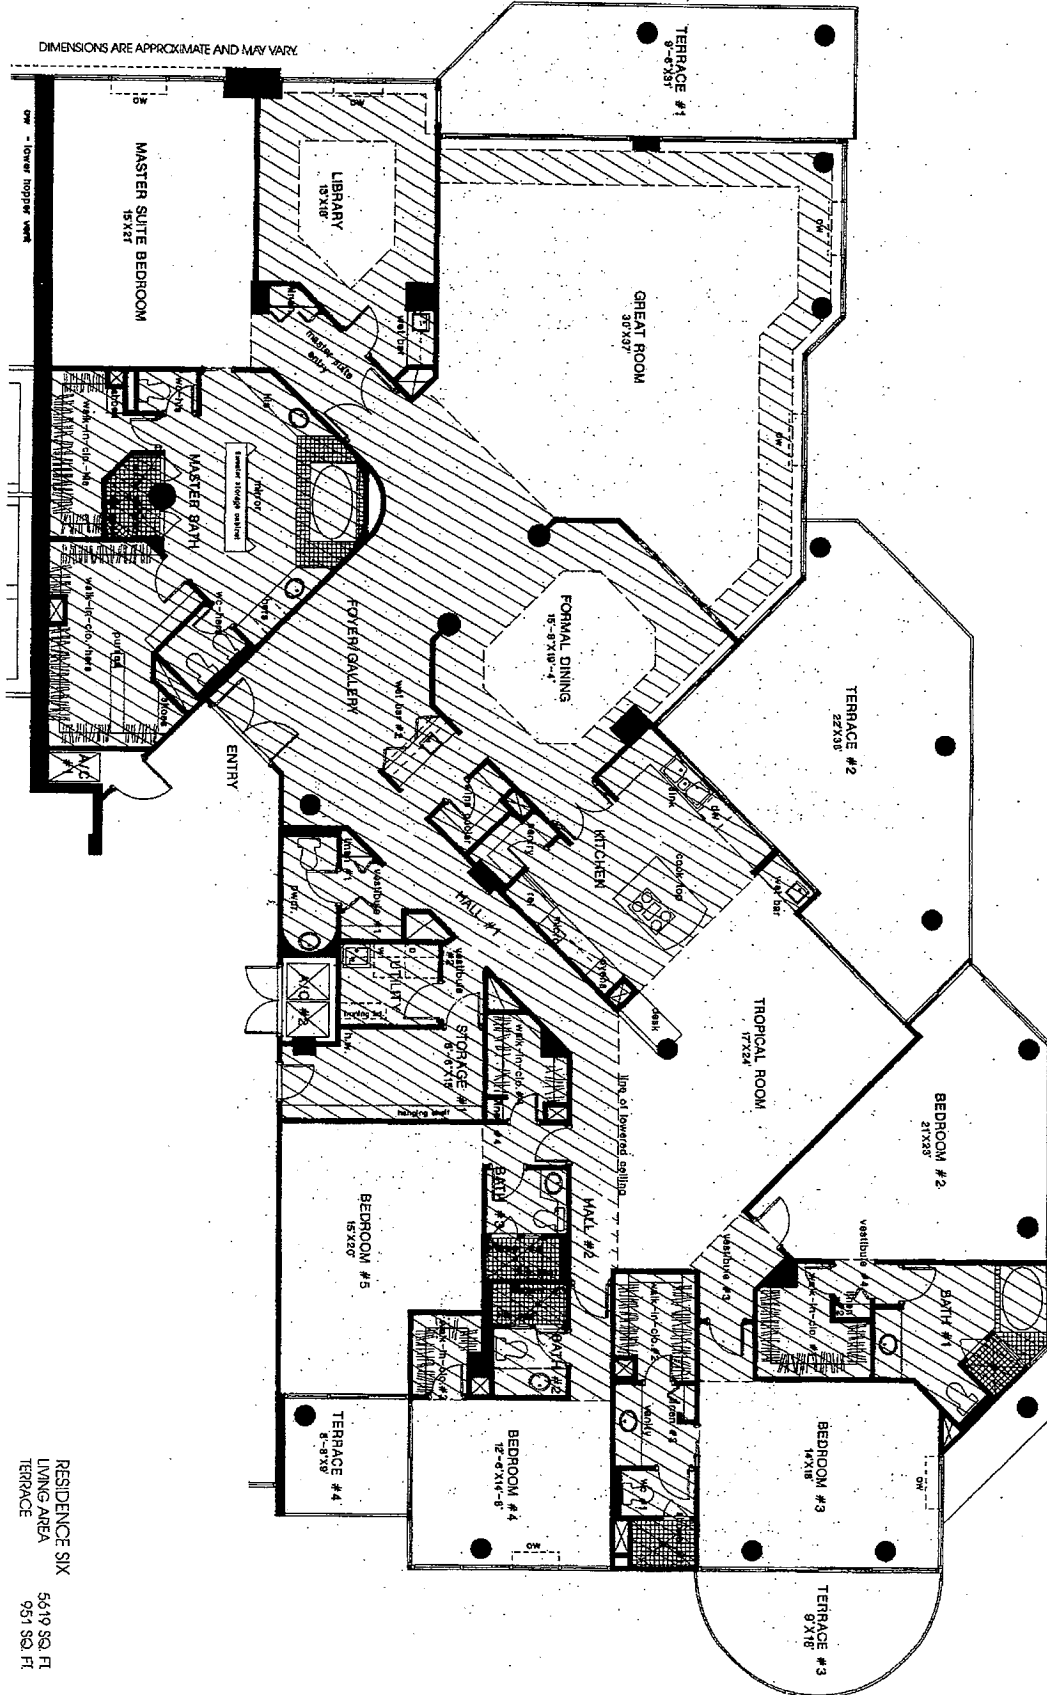

THE LUTGERT COMPANIES  
4200 GULF SHORE BOULEVARD NORTH  
NAPLES, FLORIDA 33940  
813/261-6100

GULF OF MEXICO

BEACH PROMENADE

GULF SHORE BOULEVARD NORTH

DIMENSIONS ARE APPROXIMATE AND MAY VARY.

RESIDENCE THREE  
 LIVING AREA 3702 SQ. FT.  
 TERRACE 576 SQ. FT.

PENTHOUSE 01

RESIDENCE SIX  
 LIVING AREA 5619 SQ. FT.  
 TERRACE 951 SQ. FT.