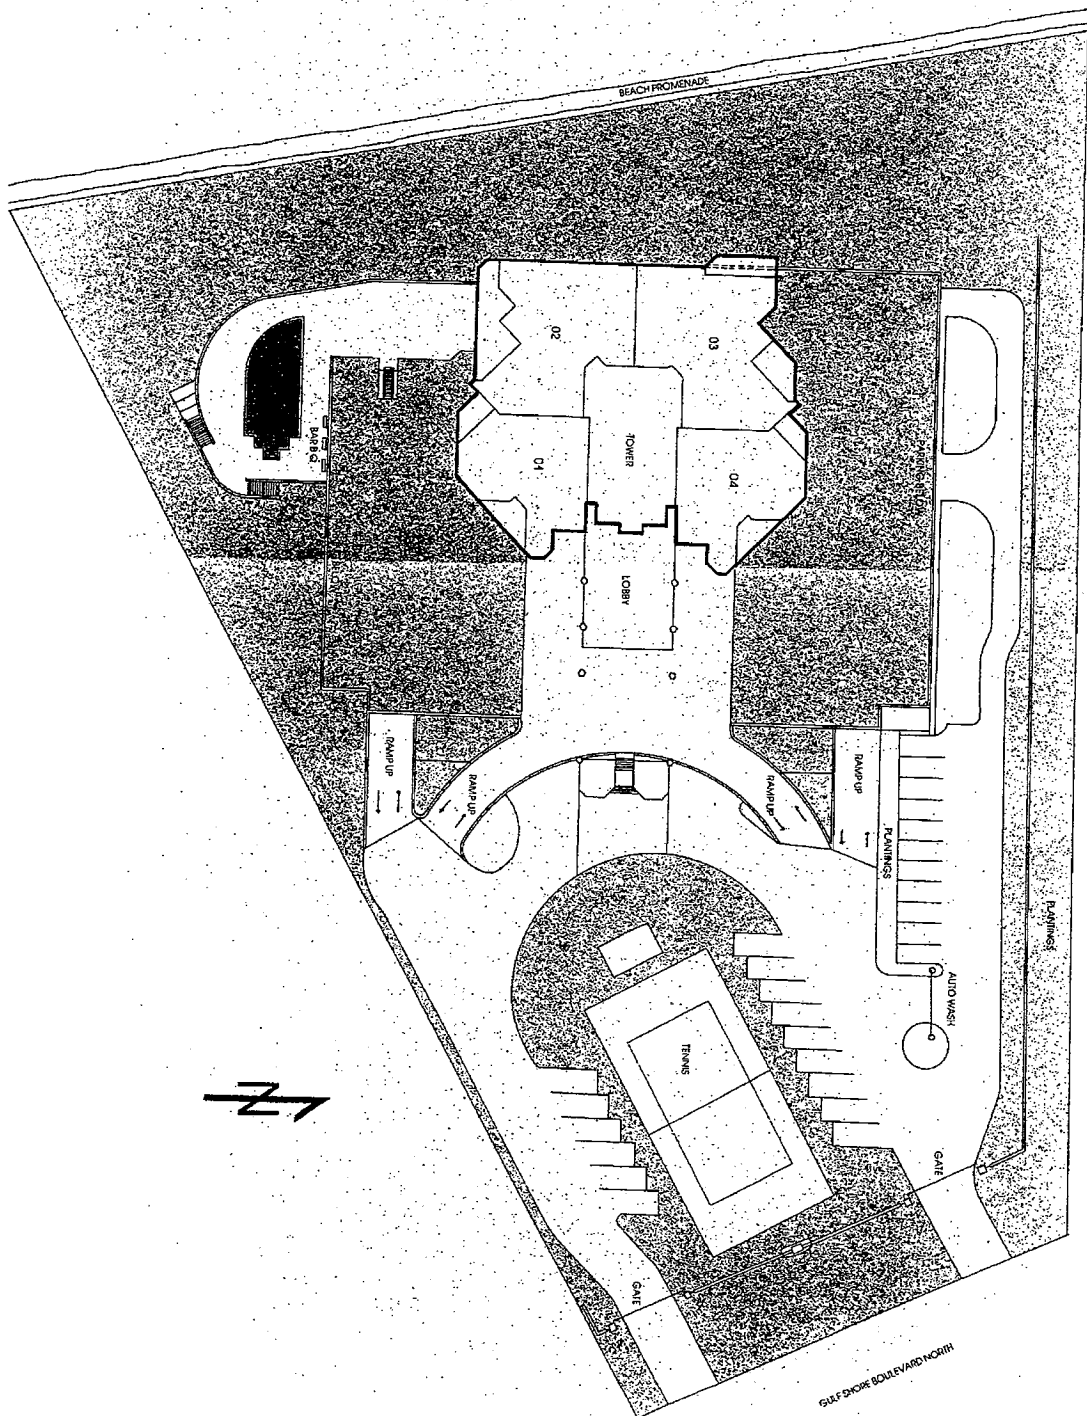

THE LUTGERT COMPANIES  
4200 GULF SHORE BOULEVARD NORTH  
NAPLES, FLORIDA 33940  
813/261-6100

GULF OF MEXICO

BEACH PROMENADE

GULF SHORE BOULEVARD NORTH

DIMENSIONS ARE APPROXIMATE AND MAY VARY.

RESIDENCE THREE  
 LIVING AREA 3702 SQ. FT.  
 TERRACE 576 SQ. FT.