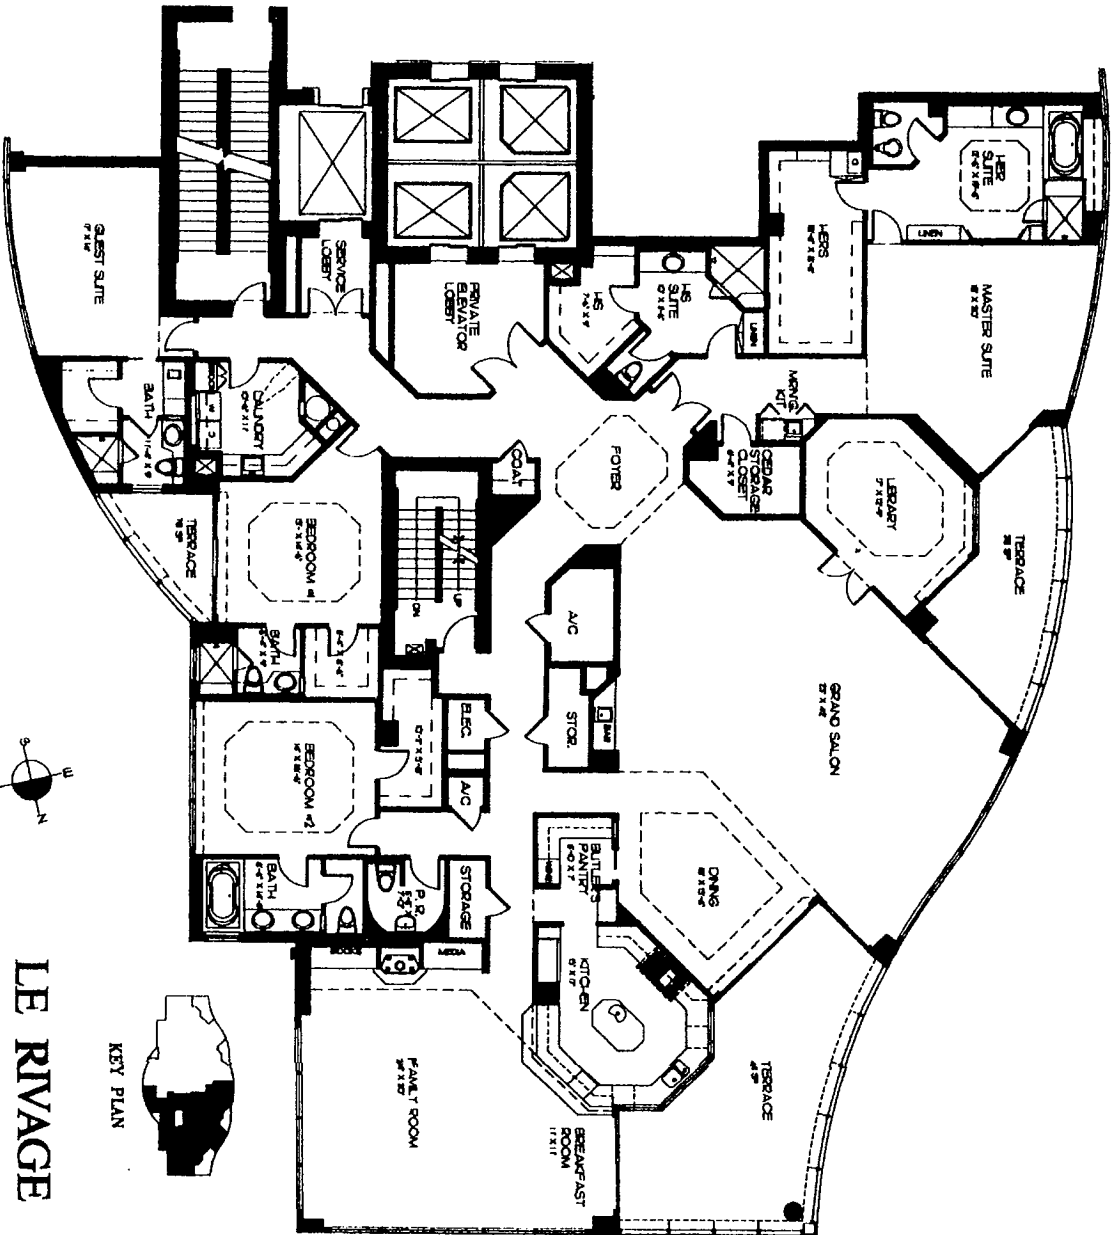

AUGUST 25, 1994

NOTE: ALL DIMENSIONS ARE APPROXIMATE AND SUBJECT TO CHANGE.

LE RIVAGE
 RESIDENCE - NORTH

LIVING AREA	6131 SQ. FT.
TERRACES	733 SQ. FT.
TOTAL	6864 SQ. FT.

LIVING AREA 6082 SQ. FT.
 TERRACES 735 SQ. FT.
 TOTAL 6797 SQ. FT.

LE RIVAGE

RESIDENCE - SOUTH

KEY PLAN

NOTE: ALL DIMENSIONS ARE APPROXIMATE AND SUBJECT TO CHANGE.

AUGUST 25, 1994

AUGUST 25, 1994

NOTE ALL DIMENSIONS ARE APPROXIMATE AND SUBJECT TO CHANGE

KEY PLAN

LE RIVAGE PENTHOUSE

LIVING AREA 7511 SQ. FT.
 TERRACES 1513 SQ. FT.
 TOTAL 9024 SQ. FT.