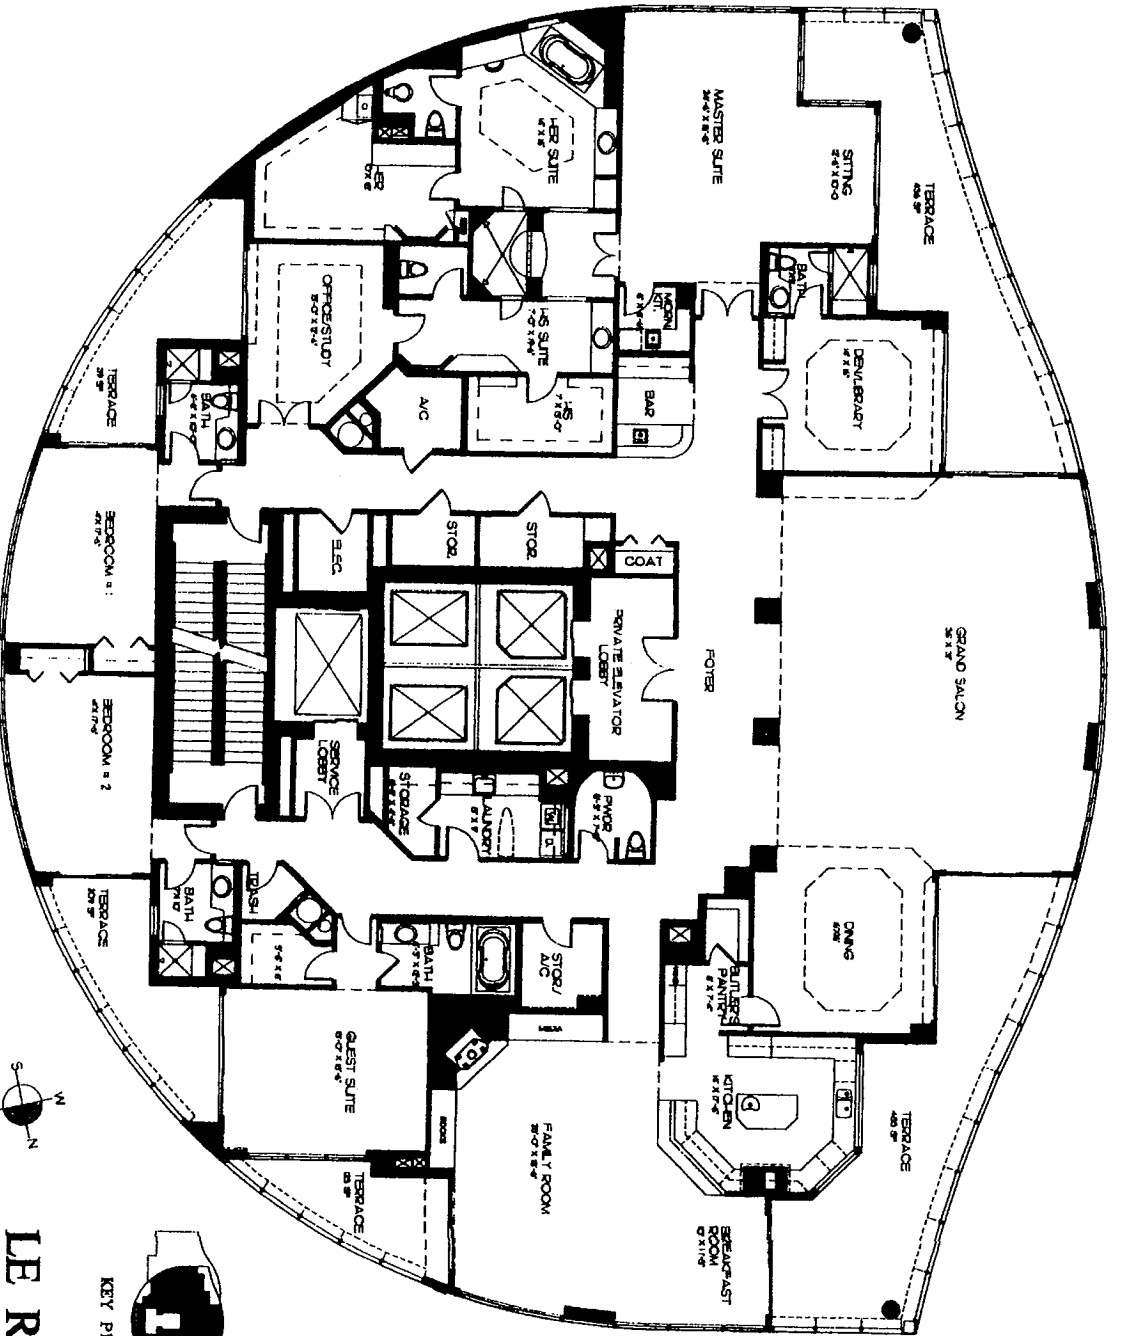

AUGUST 25, 1994

NOTE: ALL DIMENSIONS ARE APPROXIMATE AND SUBJECT TO CHANGE.

LE RIVAGE
 RESIDENCE - NORTH

LIVING AREA	6131 SQ. FT.
TERRACES	733 SQ. FT.
TOTAL	6864 SQ. FT.

LIVING AREA 6082 SQ. FT.
 TERRACES 735 SQ. FT.
 TOTAL 6797 SQ. FT.

LE RIVAGE

RESIDENCE - SOUTH

KEY PLAN

NOTE: ALL DIMENSIONS ARE APPROXIMATE AND SUBJECT TO CHANGE.

AUGUST 25, 1994

AUGUST 25, 1994

NOTE ALL DIMENSIONS ARE APPROXIMATE AND SUBJECT TO CHANGE

KEY PLAN

LE RIVAGE PENTHOUSE

LIVING AREA 7511 SQ. FT.
 TERRACES 1513 SQ. FT.
 TOTAL 9024 SQ. FT.