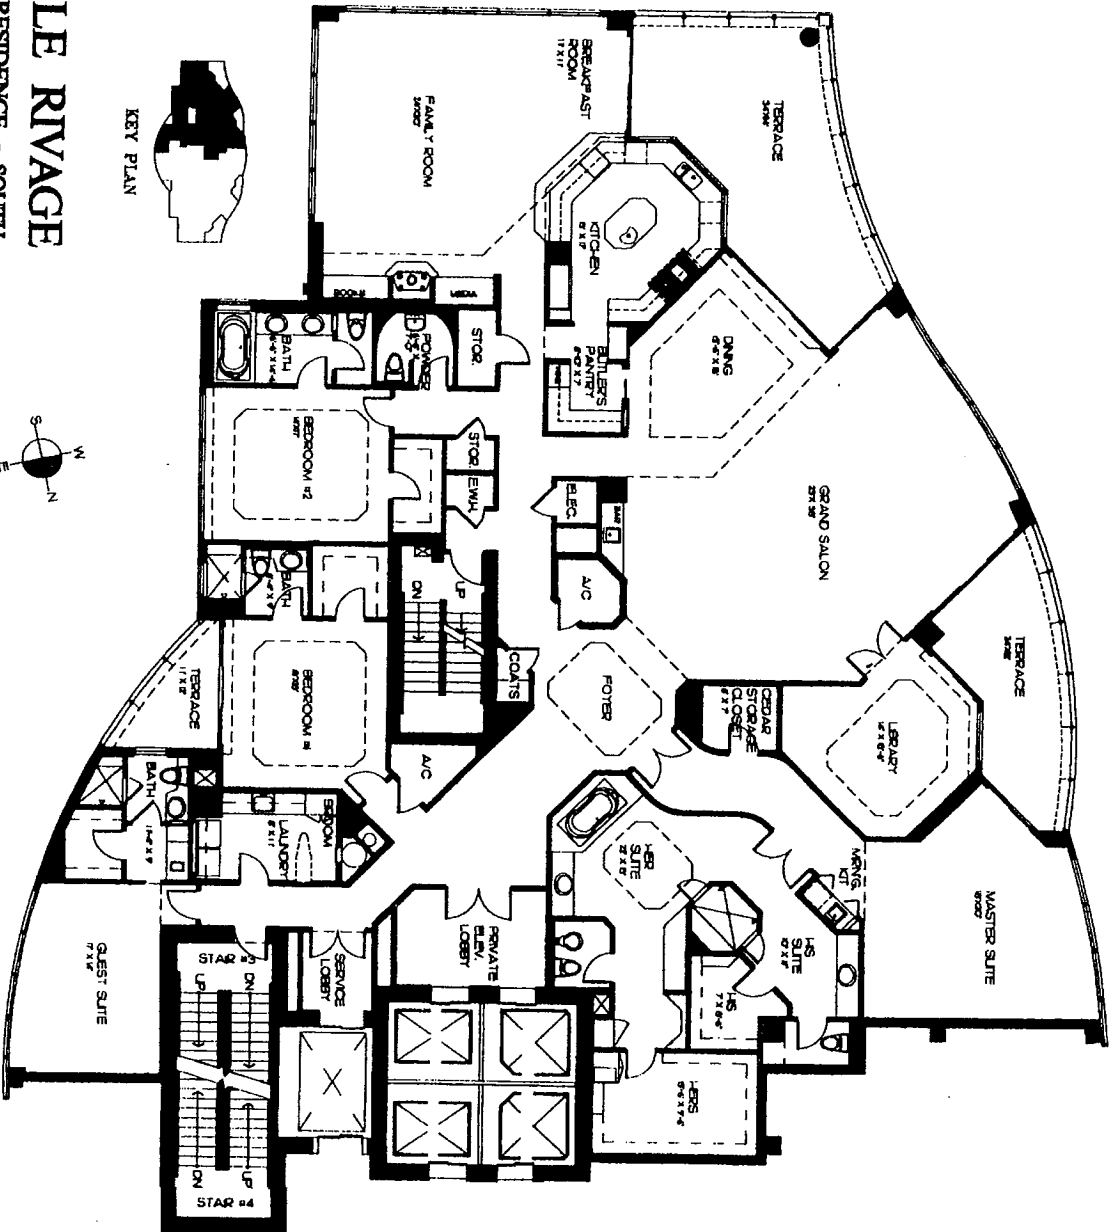

AUGUST 25, 1994

NOTE: ALL DIMENSIONS ARE APPROXIMATE AND SUBJECT TO CHANGE.

LE RIVAGE
 RESIDENCE - NORTH

LIVING AREA	6131 SQ. FT.
TERRACES	733 SQ. FT.
TOTAL	6864 SQ. FT.

LIVING AREA 6082 SQ. FT.
 TERRACES 735 SQ. FT.
 TOTAL 6797 SQ. FT.

LE RIVAGE

RESIDENCE - SOUTH

KEY PLAN

NOTE: ALL DIMENSIONS ARE APPROXIMATE AND SUBJECT TO CHANGE.

AUGUST 25, 1994

AUGUST 25, 1994

NOTE ALL DIMENSIONS ARE APPROXIMATE AND SUBJECT TO CHANGE

KEY PLAN

LE RIVAGE PENTHOUSE

LIVING AREA 7511 SQ. FT.
 TERRACES 1513 SQ. FT.
 TOTAL 9024 SQ. FT.