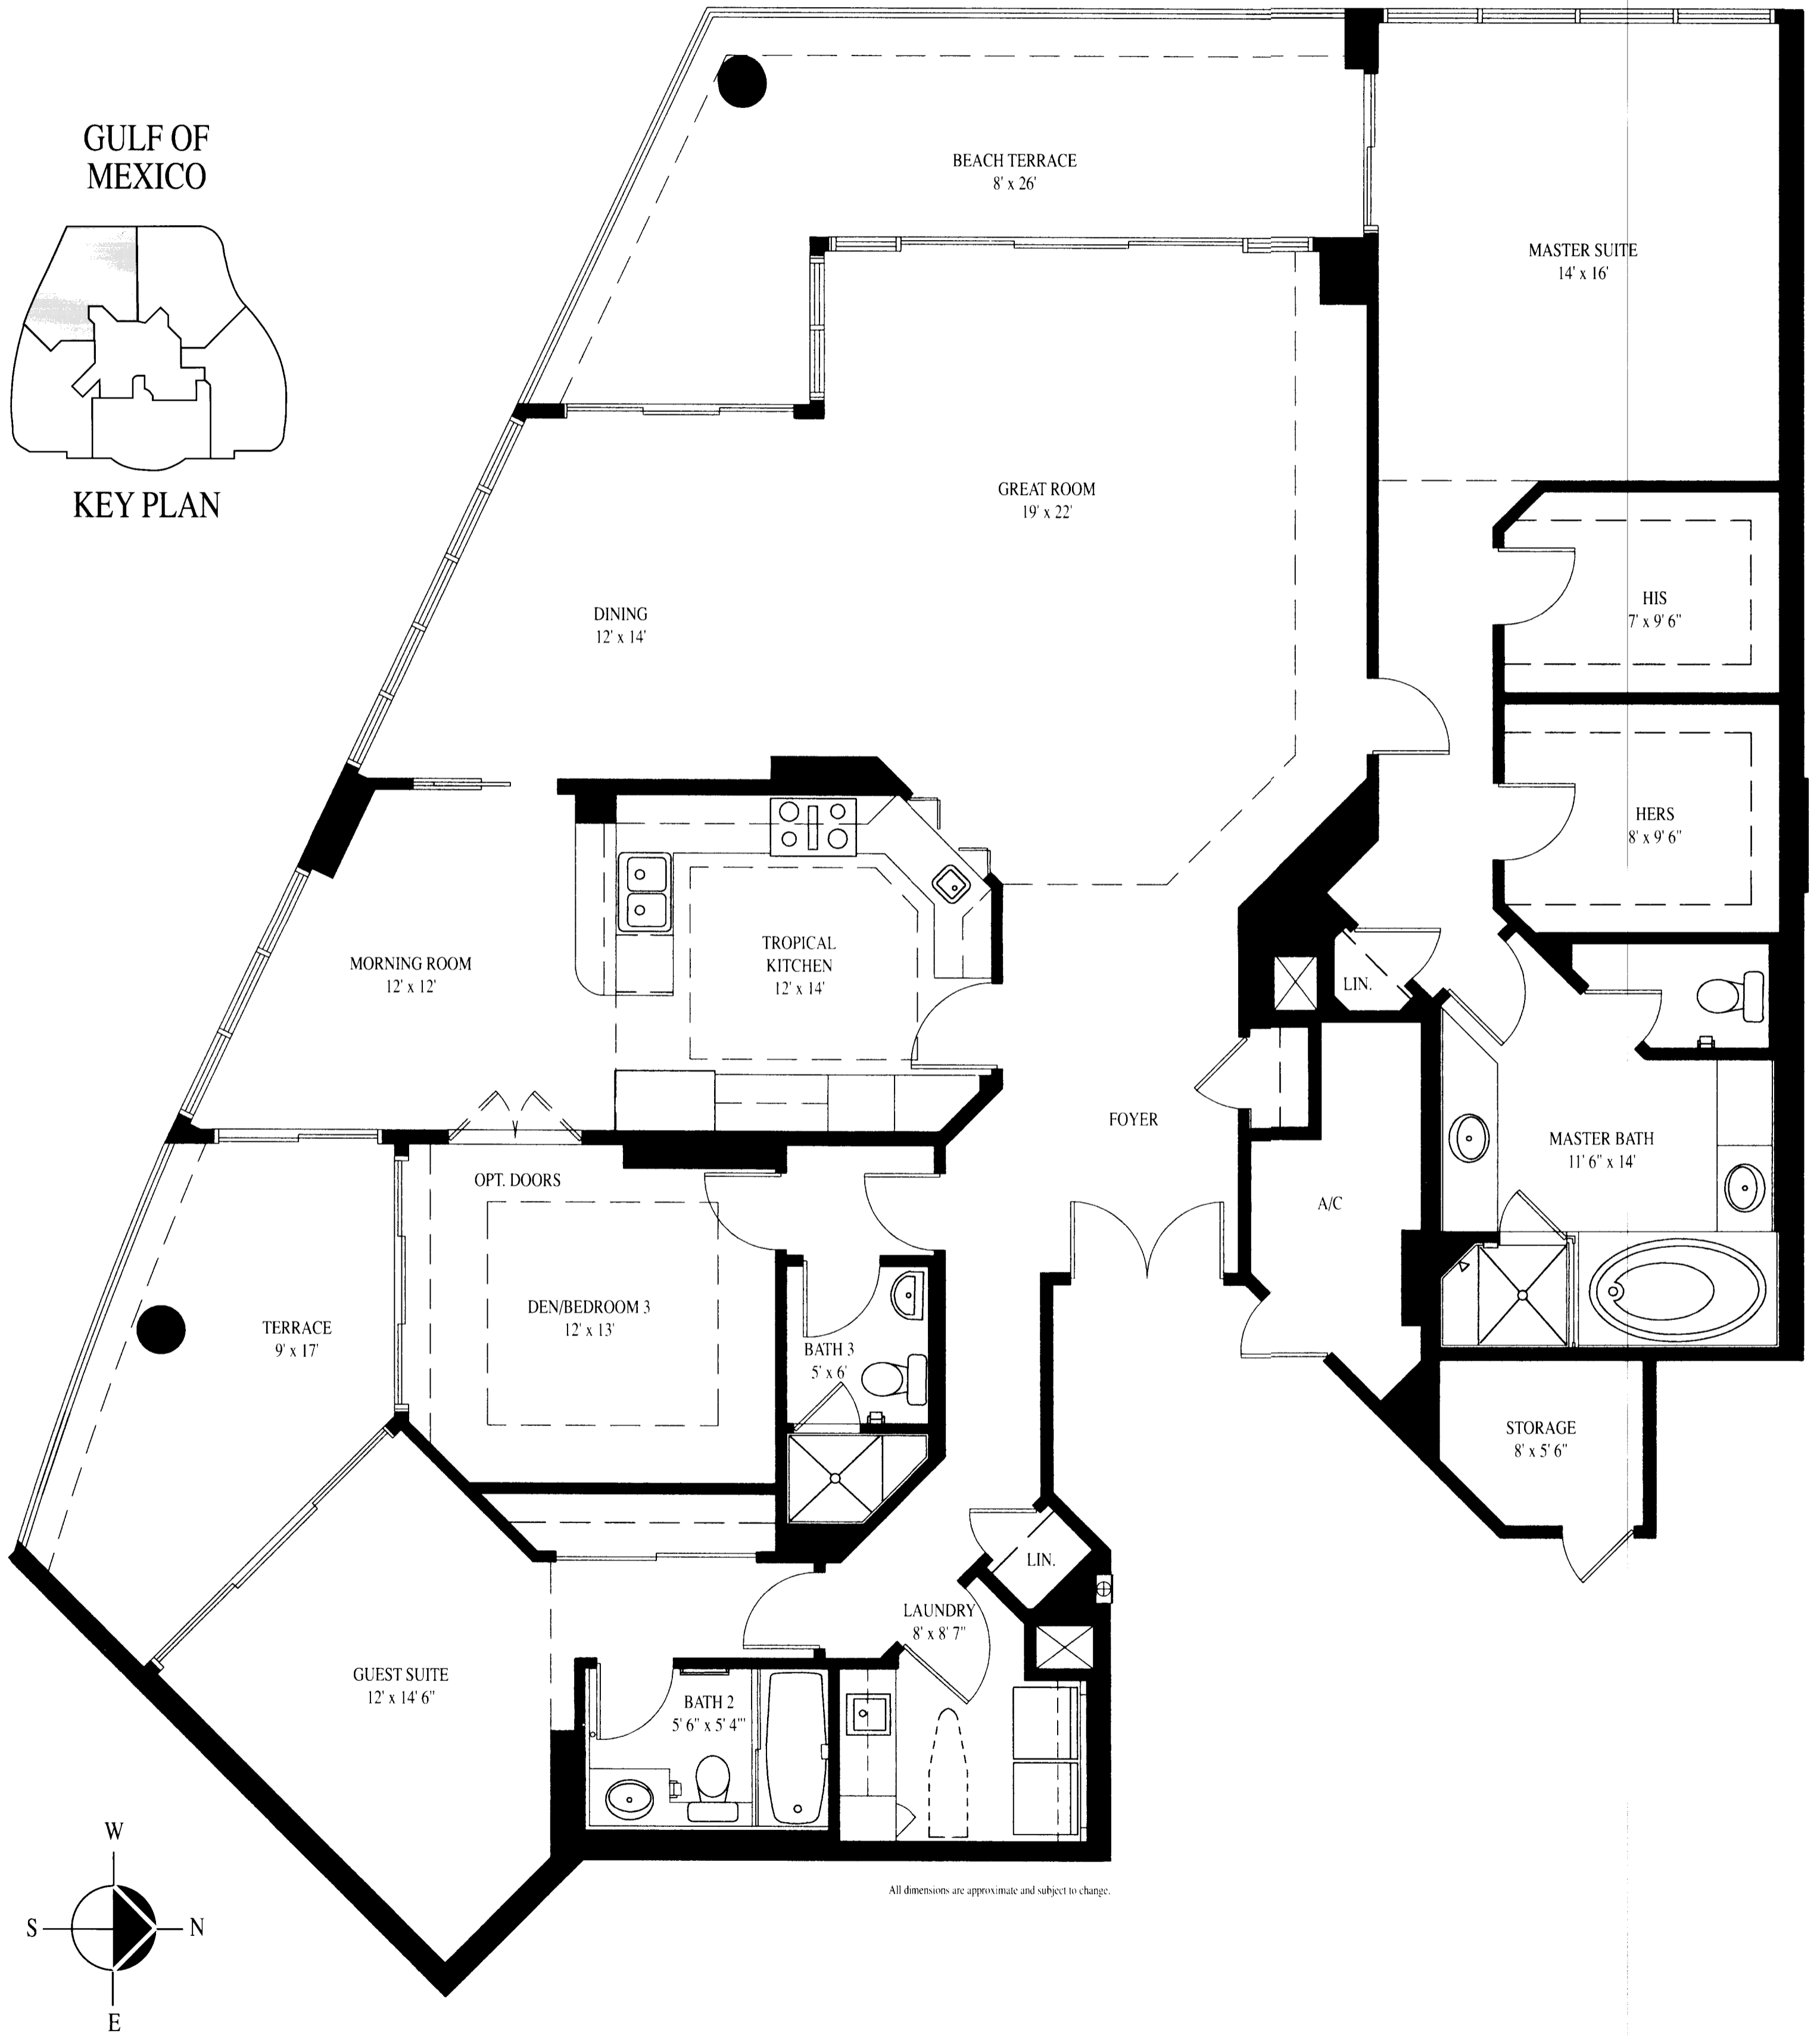

# VENETIAN TOWER RESIDENCE 1

2,442 SQ. FT. A/C LIVING AREA  
2,664 TOTAL SQ. FT.

All dimensions are approximate and subject to change.

# VENETIAN TOWER RESIDENCE 2

2,549 SQ. FT. A/C LIVING AREA  
2,964 TOTAL SQ. FT.

# VENETIAN TOWER RESIDENCE 3

2,638 SQ. FT. A/C LIVING AREA  
3,012 TOTAL SQ. FT.

All dimensions are approximate and subject to change.

# VENETIAN TOWER RESIDENCE 4

2,558 SQ. FT. A/C LIVING AREA  
2,916 TOTAL SQ. FT.

GULF OF MEXICO

KEY PLAN

All dimensions are approximate and subject to change.