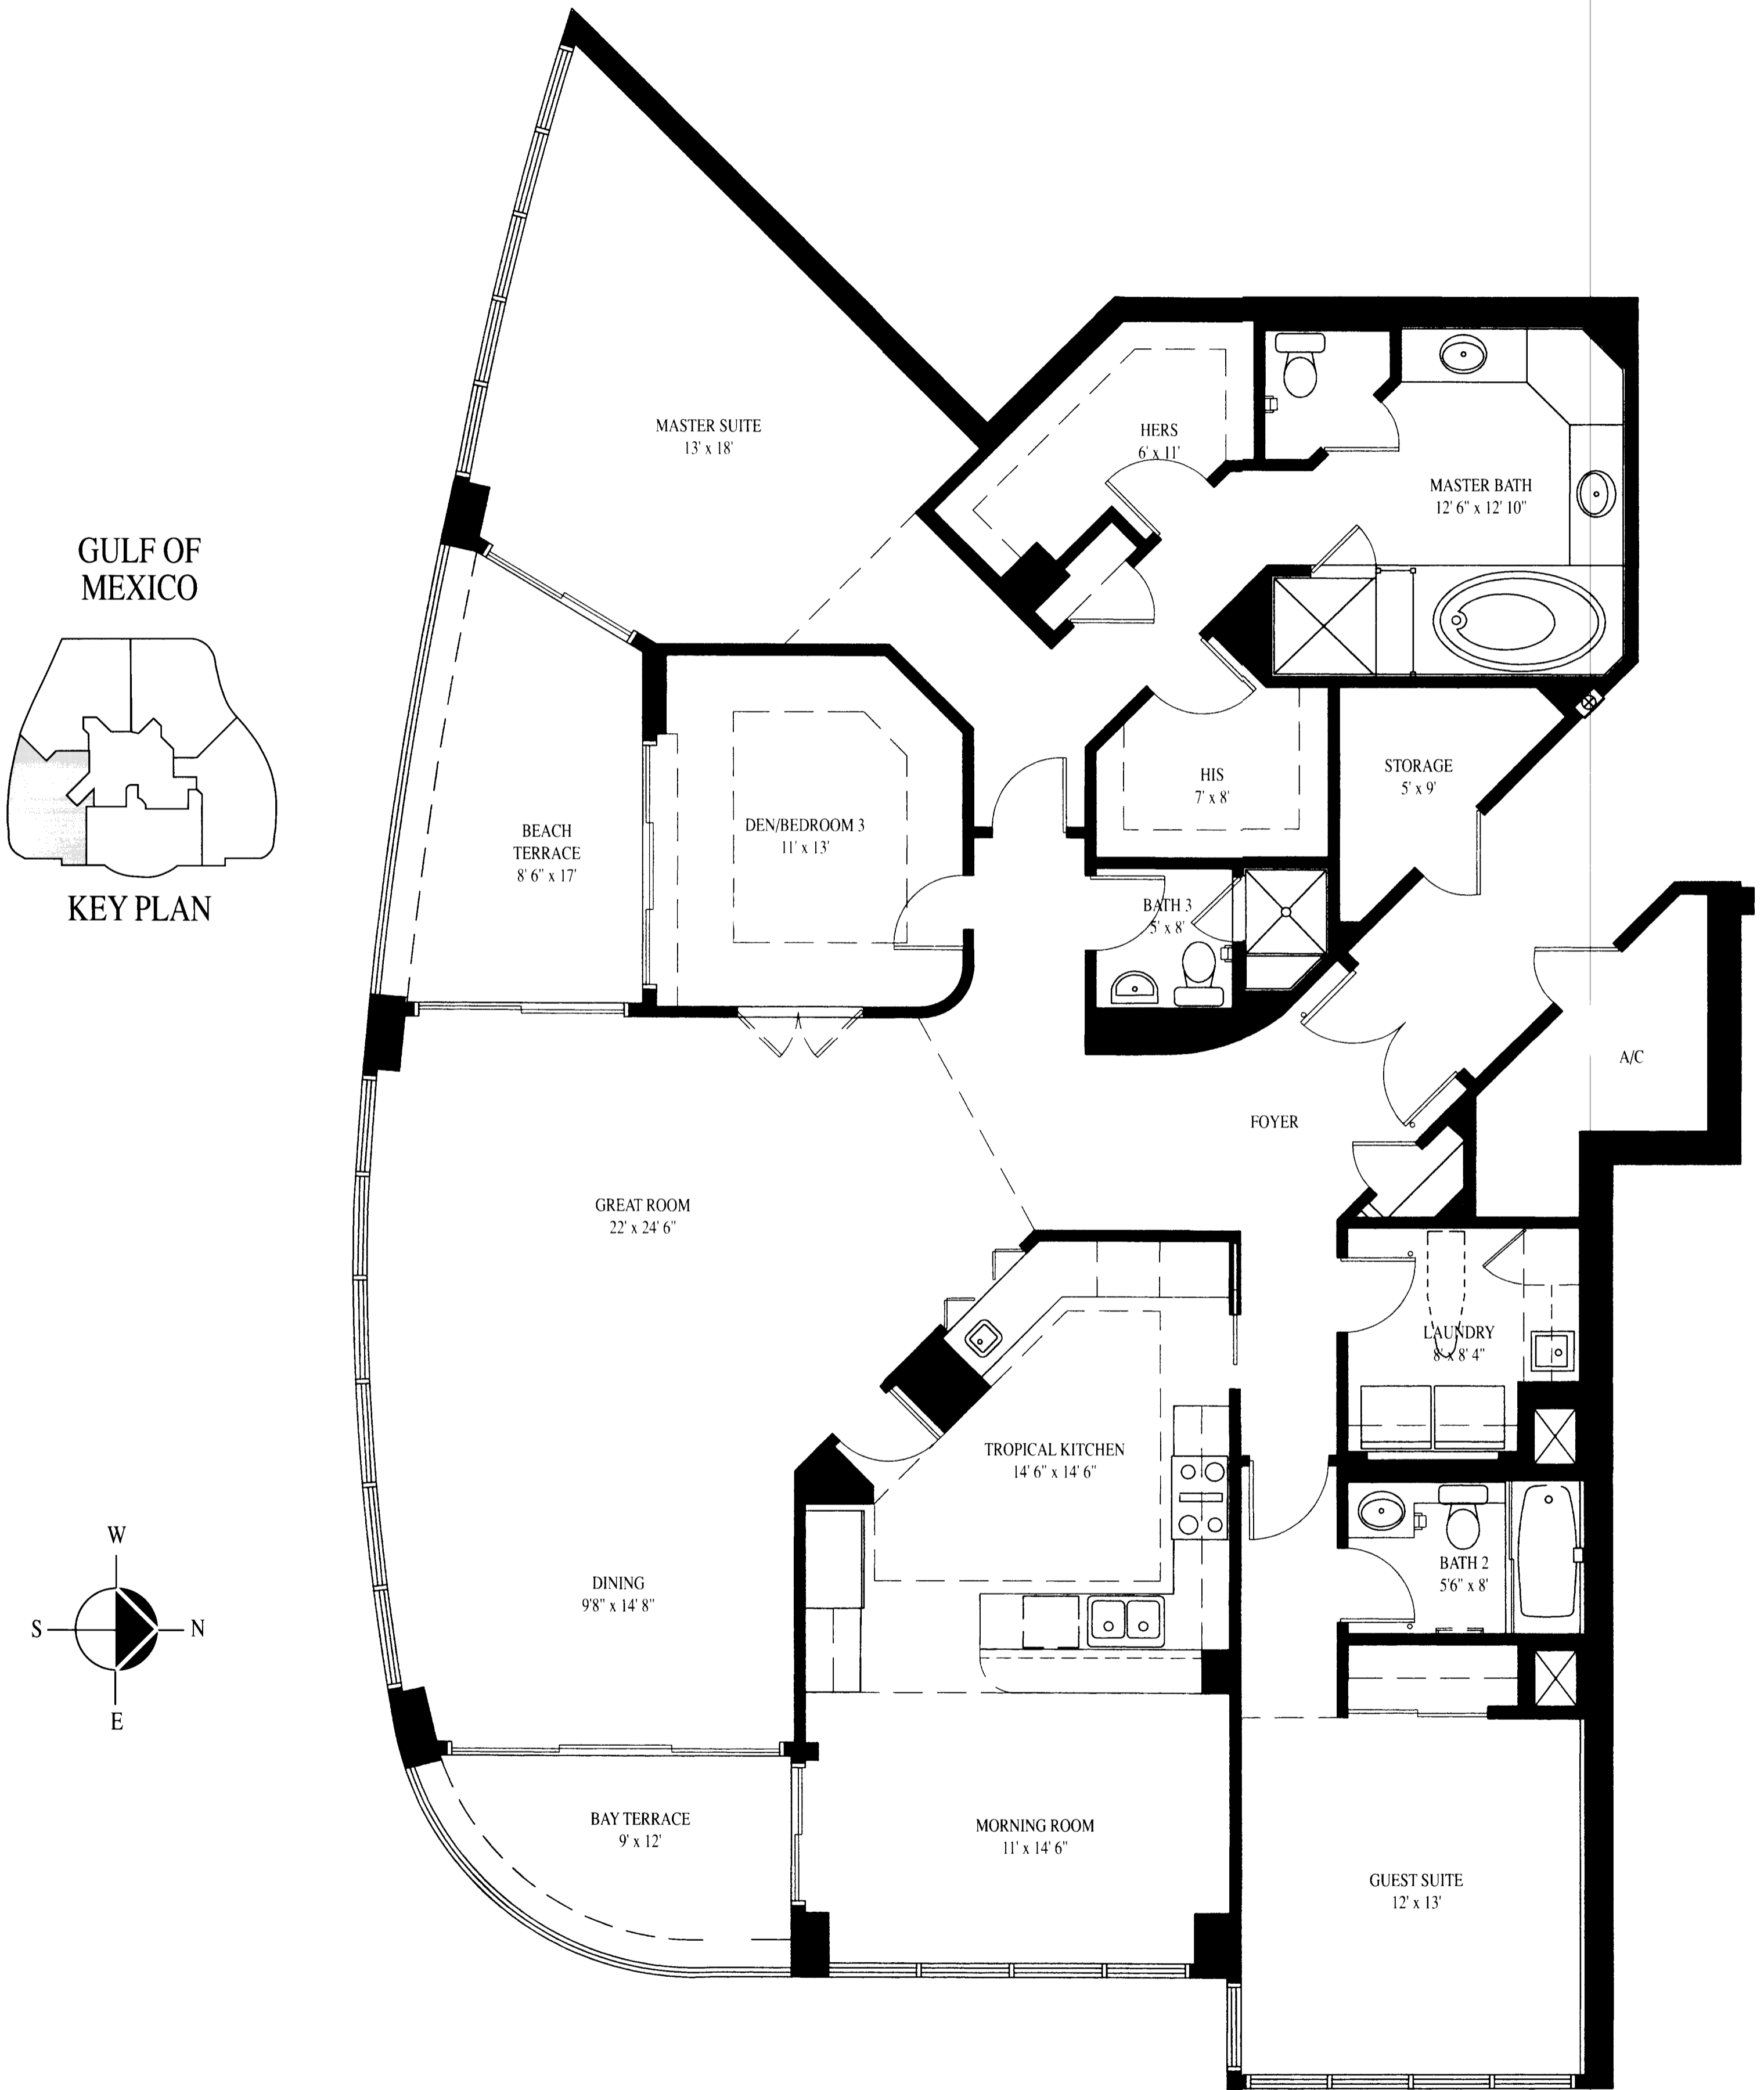

# VENETIAN TOWER RESIDENCE 1

2,442 SQ. FT. A/C LIVING AREA  
2,664 TOTAL SQ. FT.

All dimensions are approximate and subject to change.

# VENETIAN TOWER RESIDENCE 2

2,549 SQ. FT. A/C LIVING AREA  
2,964 TOTAL SQ. FT.

# VENETIAN TOWER RESIDENCE 3

2,638 SQ. FT. A/C LIVING AREA  
3,012 TOTAL SQ. FT.

All dimensions are approximate and subject to change.

# VENETIAN TOWER RESIDENCE 4

2,558 SQ. FT. A/C LIVING AREA  
2,916 TOTAL SQ. FT.

GULF OF MEXICO

KEY PLAN

All dimensions are approximate and subject to change.