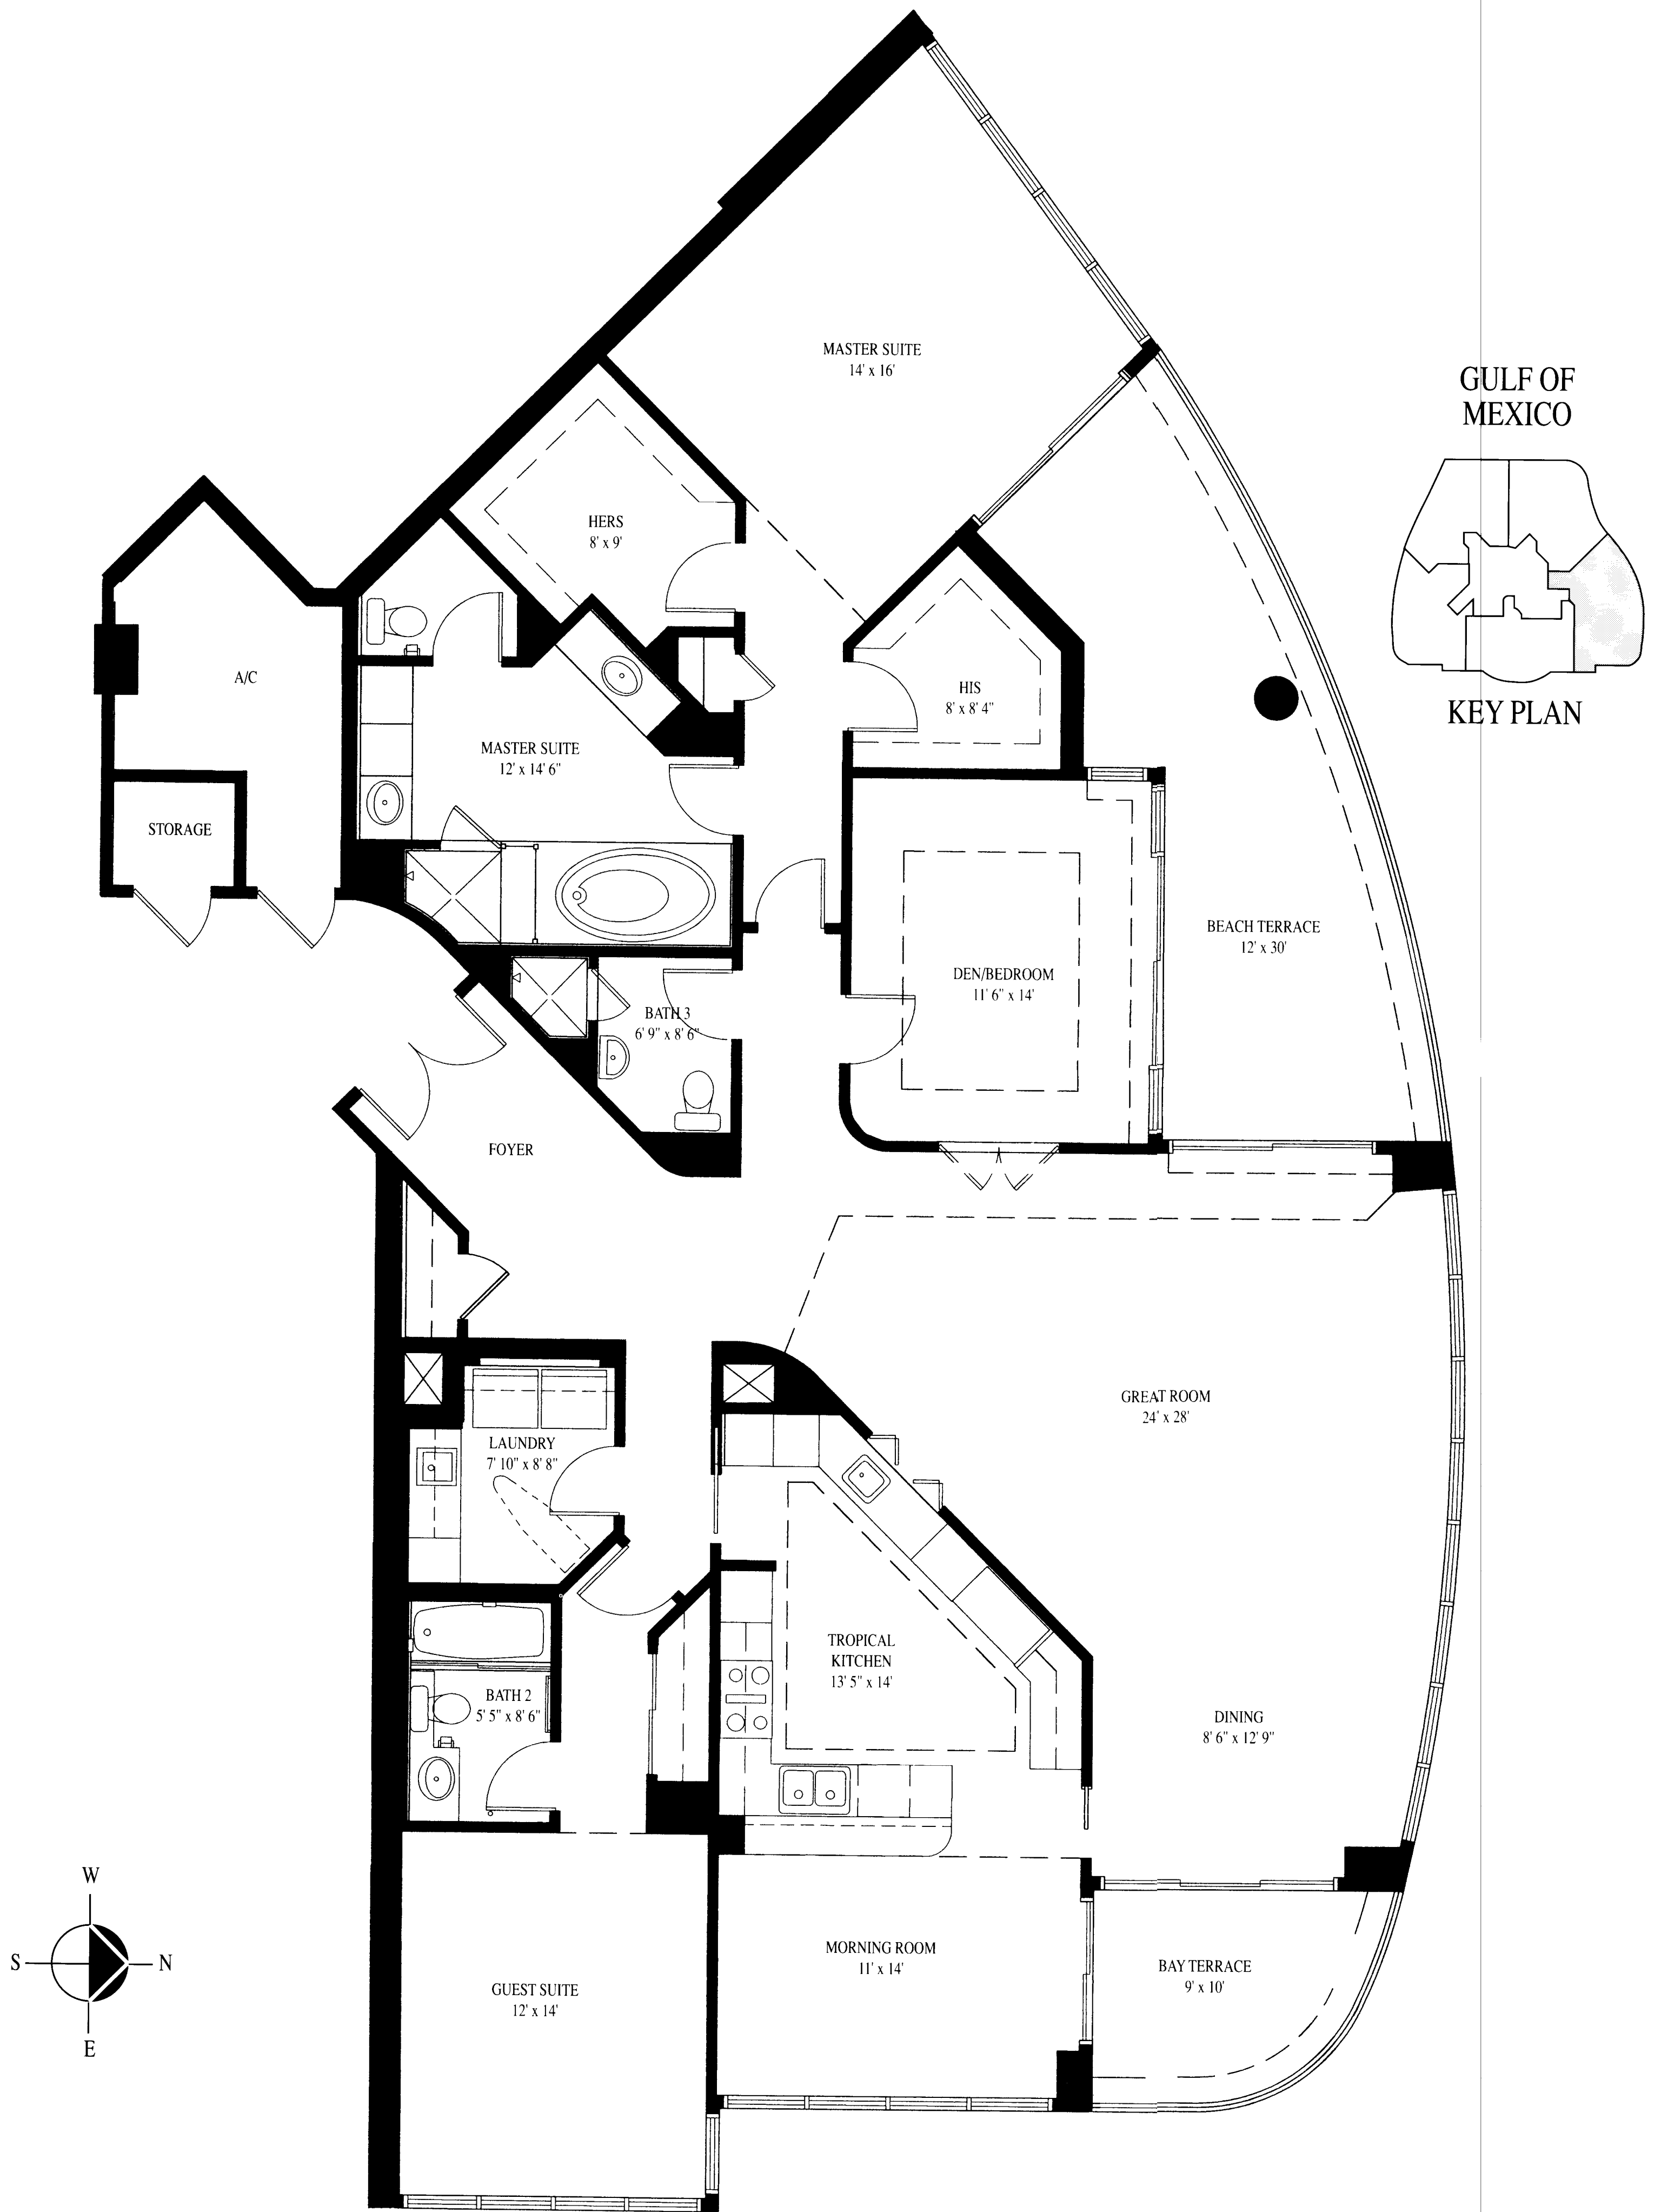

VENETIAN TOWER RESIDENCE 4

2,558 SQ. FT. A/C LIVING AREA
2,916 TOTAL SQ. FT.

GULF OF MEXICO

KEY PLAN