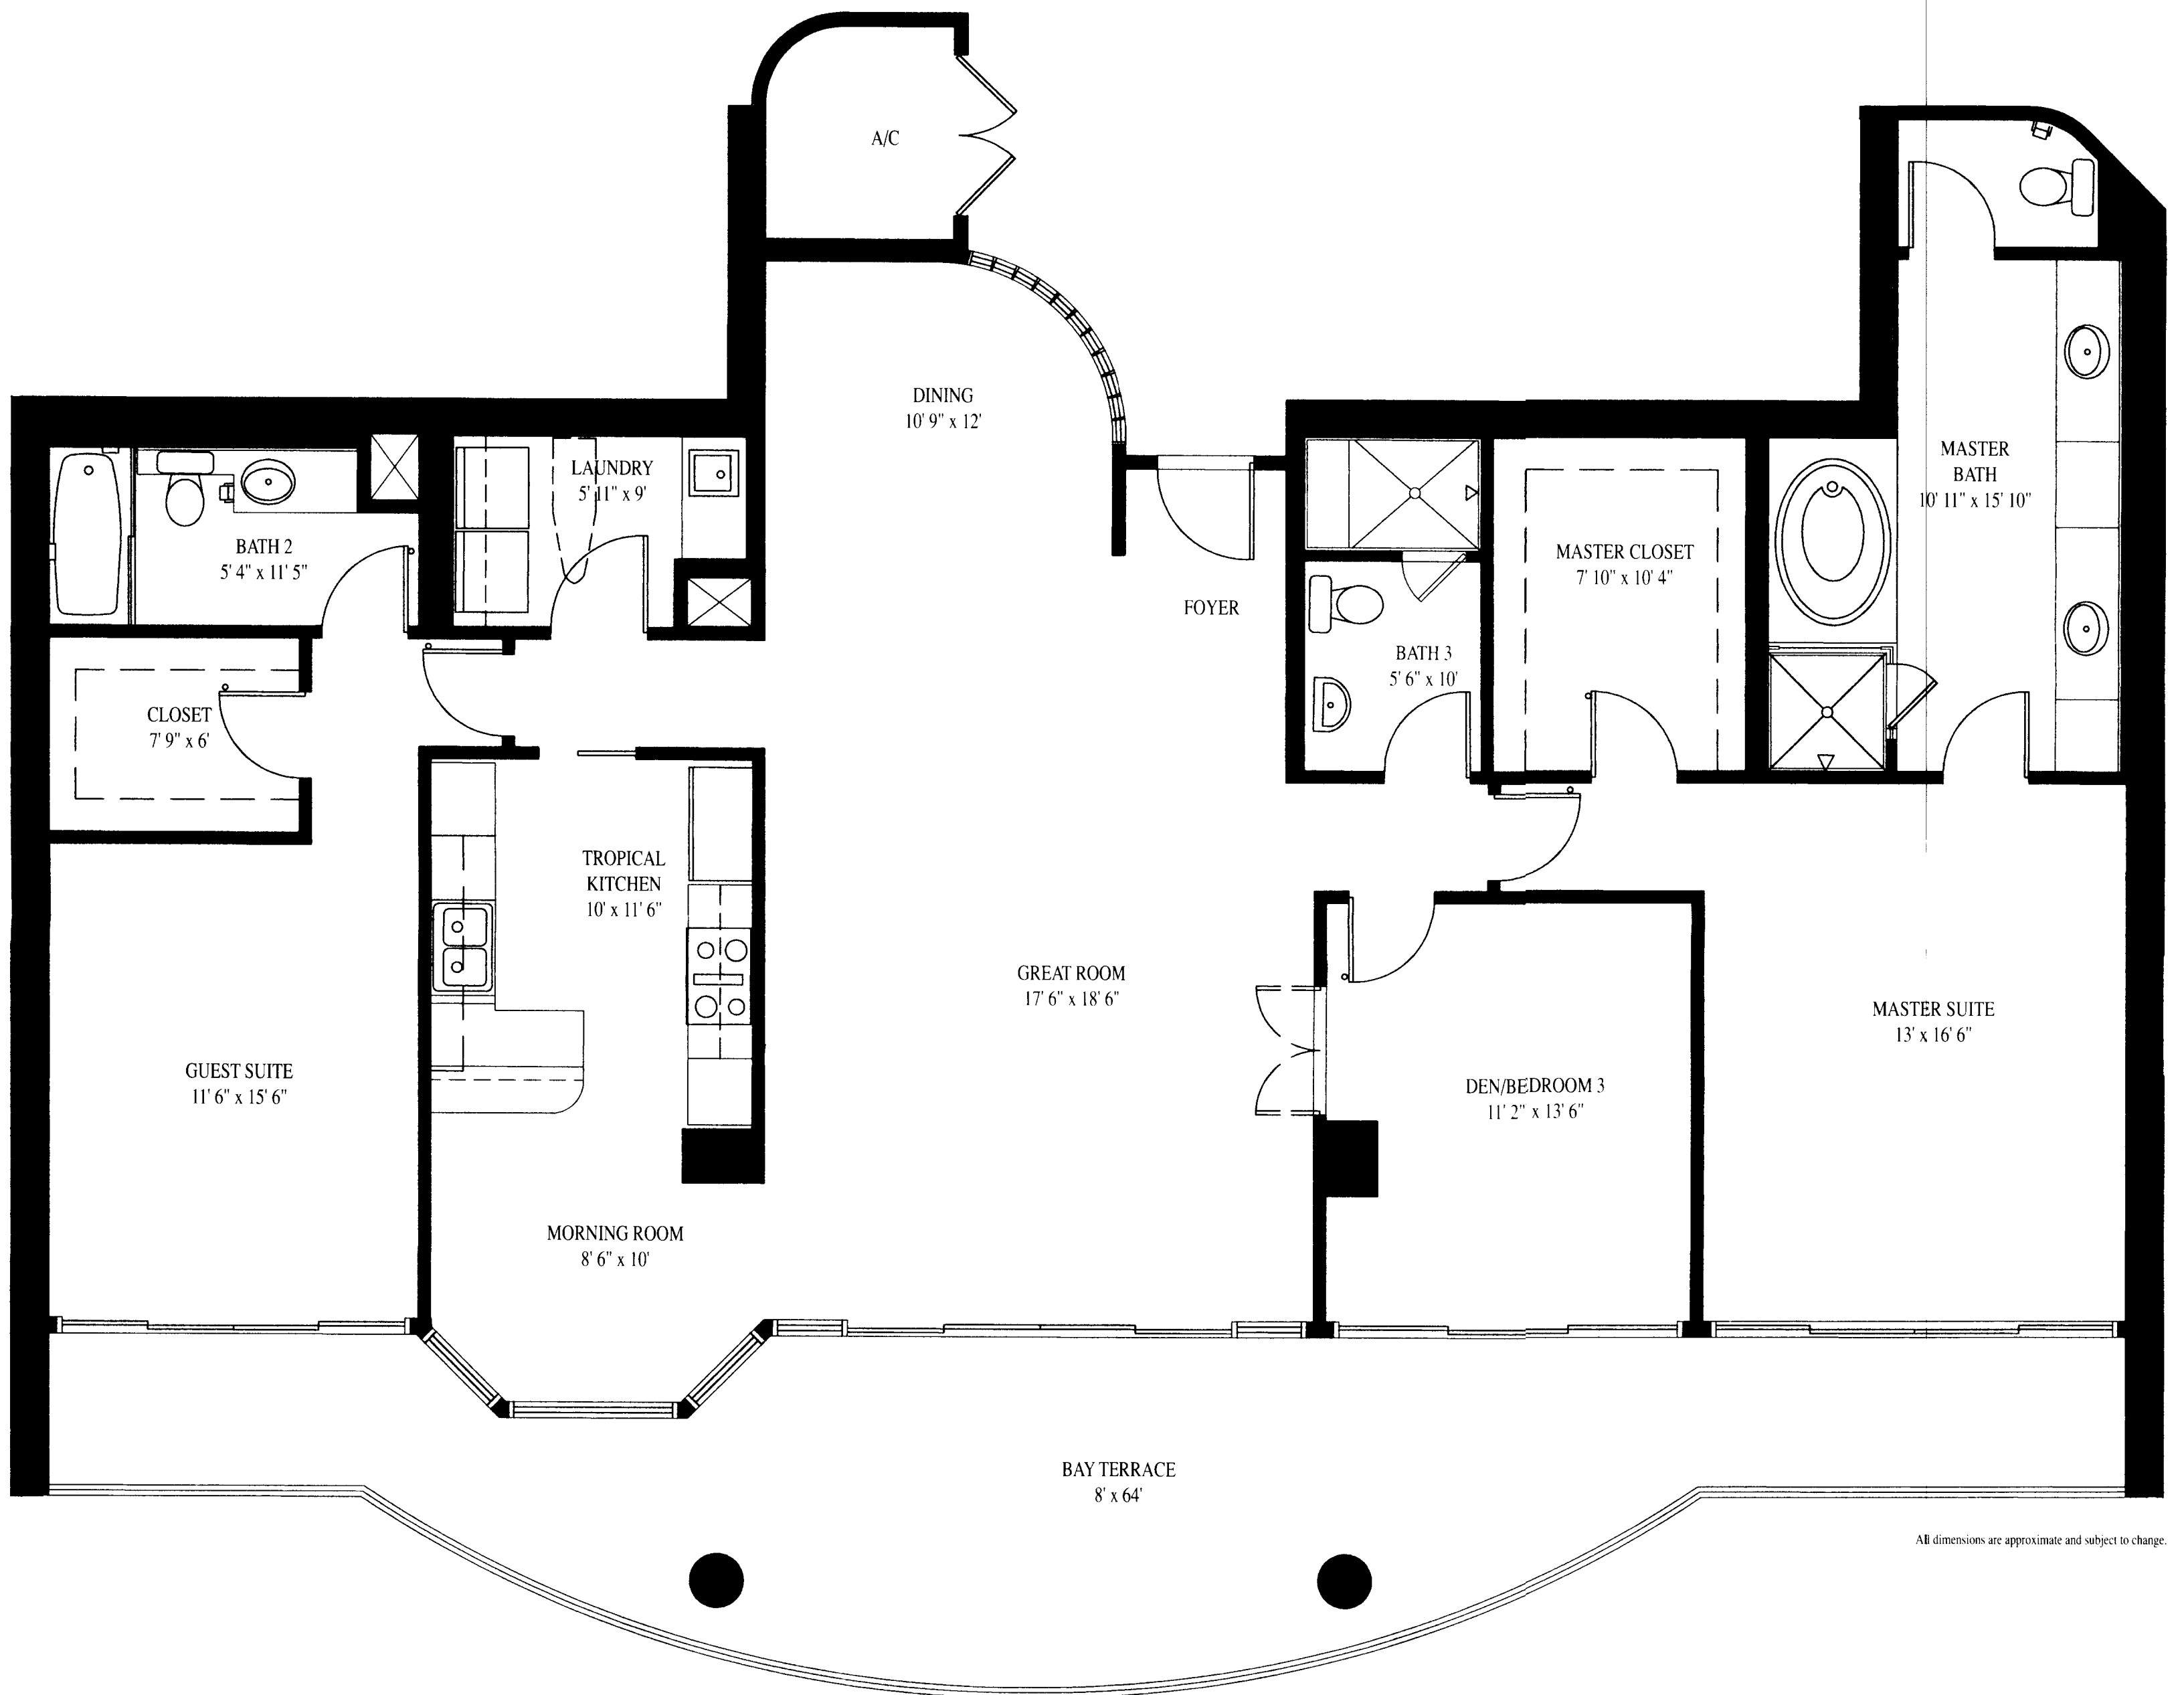

# VENETIAN TOWER RESIDENCE 1

2,442 SQ. FT. A/C LIVING AREA  
2,664 TOTAL SQ. FT.

All dimensions are approximate and subject to change.

# VENETIAN TOWER RESIDENCE 3

2,638 SQ. FT. A/C LIVING AREA  
3,012 TOTAL SQ. FT.

All dimensions are approximate and subject to change.

# VENETIAN TOWER RESIDENCE 4

2,558 SQ. FT. A/C LIVING AREA  
2,916 TOTAL SQ. FT.

GULF OF MEXICO

KEY PLAN

All dimensions are approximate and subject to change.

# VENETIAN TOWER RESIDENCE 5

2,087 SQ. FT. A/C LIVING AREA  
2,575 TOTAL SQ. FT.

All dimensions are approximate and subject to change.

GULF OF MEXICO

KEY PLAN