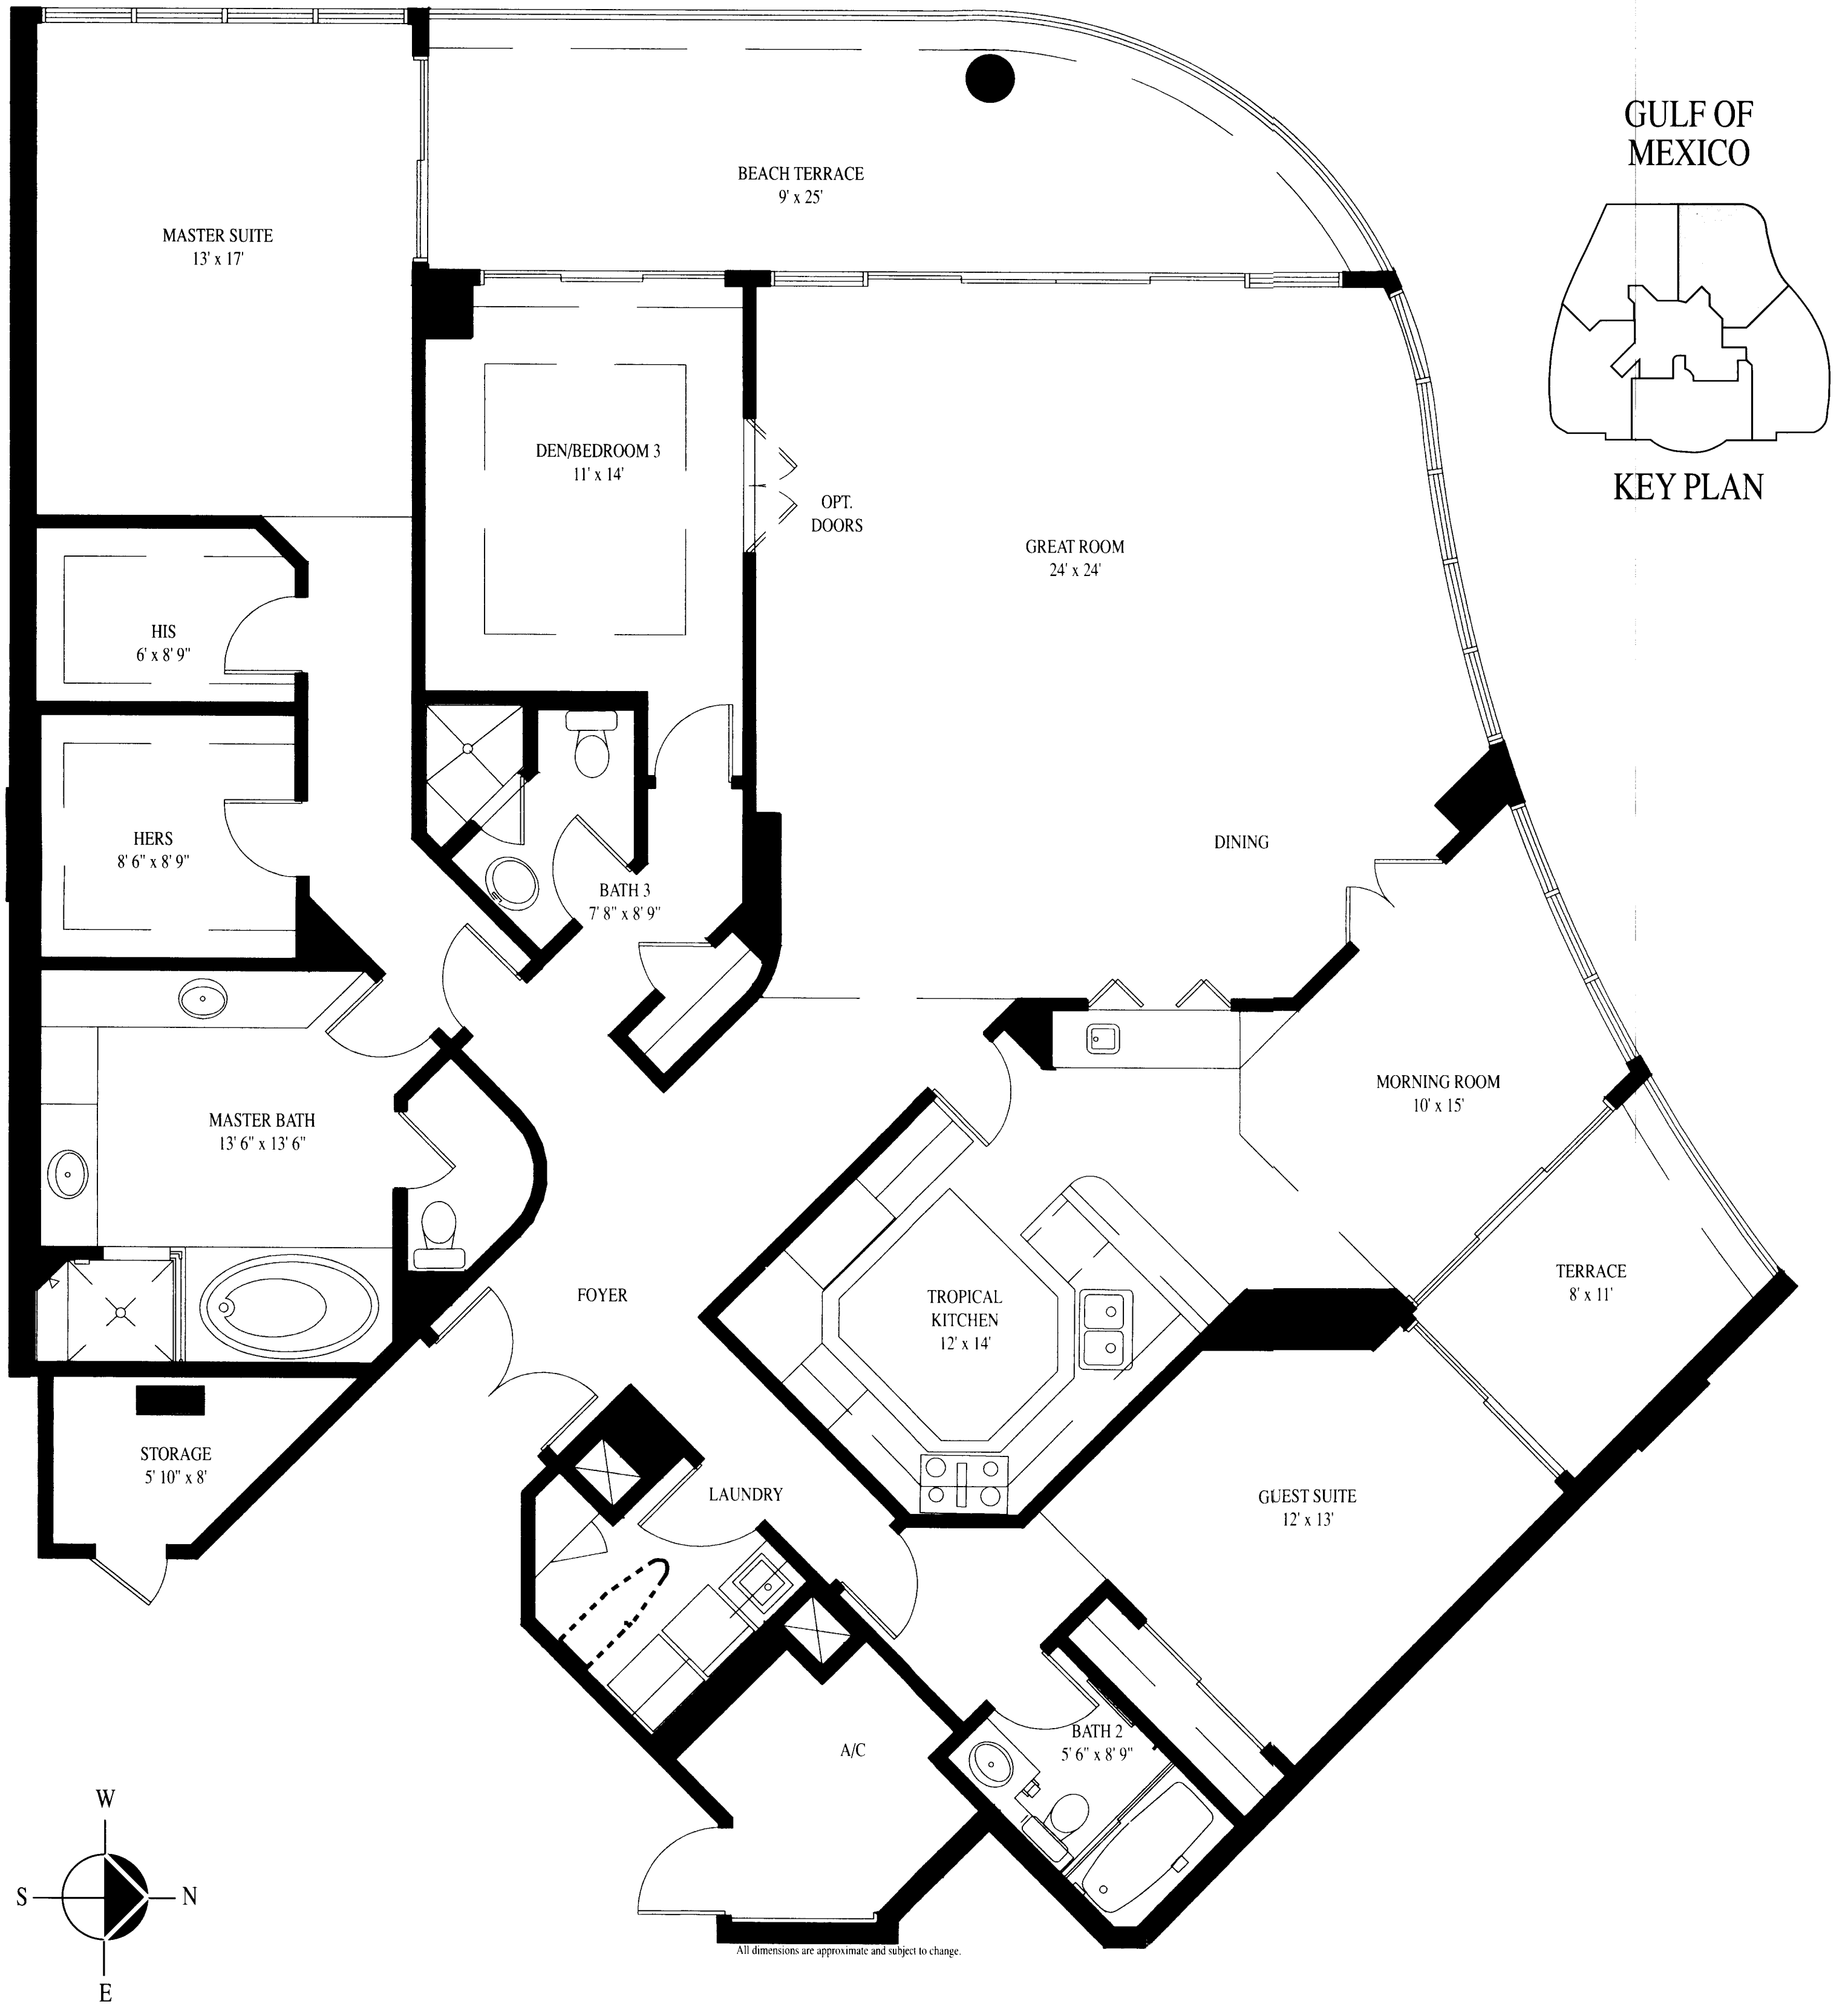

VENETIAN TOWER RESIDENCE 3

2,638 SQ. FT. A/C LIVING AREA
3,012 TOTAL SQ. FT.