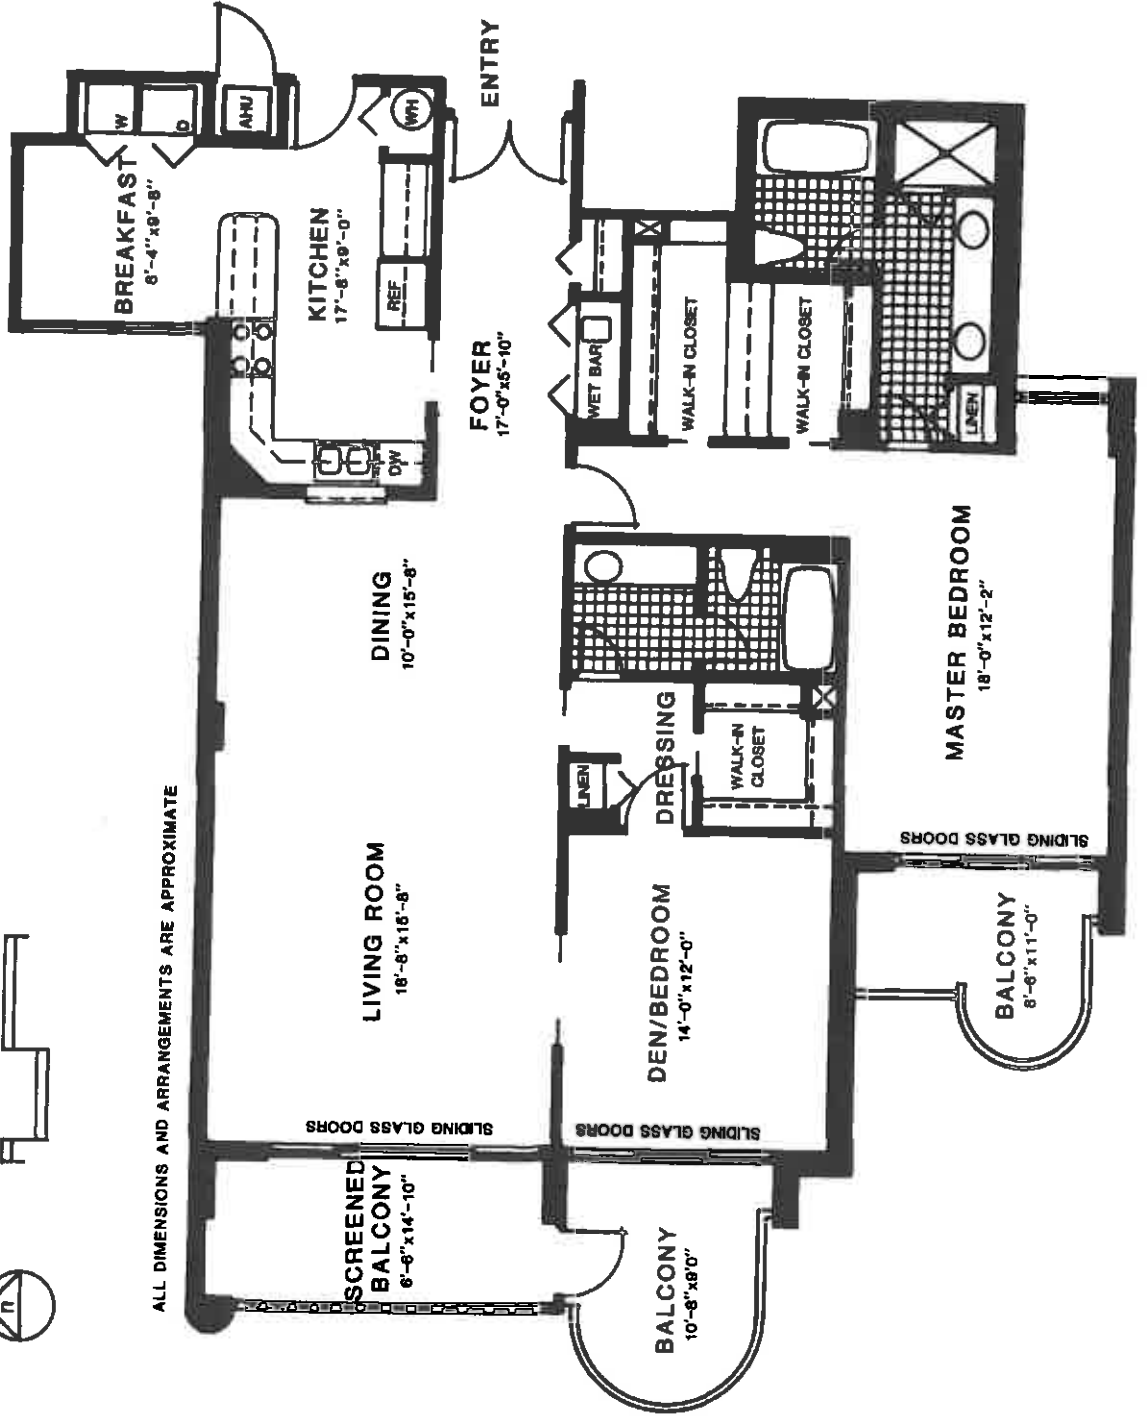

APARTMENT "B" NORTH (101-601)

THREE BEDROOM – THREE BATH

2081 square feet of Living Area.
 398 square feet of Terrace.
 2479 Total square feet.

ALL DIMENSIONS AND ARRANGEMENTS ARE APPROXIMATE

THREE BEDROOM – THREE BATH
 2081 square feet of Living Area.
 398 square feet of Terrace.
 2479 Total square feet.

APARTMENT "B" SOUTH (102-602)

ALL DIMENSIONS AND ARRANGEMENTS ARE APPROXIMATE

TWO BEDROOM — TWO BATH

1781 square feet of Living Area.
287 square feet of Terrace.
2068 Total square feet

APARTMENT "A" SOUTH (103-603)

ALL DIMENSIONS AND ARRANGEMENTS ARE APPROXIMATE

ALL DIMENSIONS AND ARRANGEMENTS ARE APPROXIMATE

APARTMENT "A" NORTH (104-604)

TWO BEDROOM – TWO BATH

1781 square feet of Living Area.
287 square feet of Terrace.
2068 Total square feet