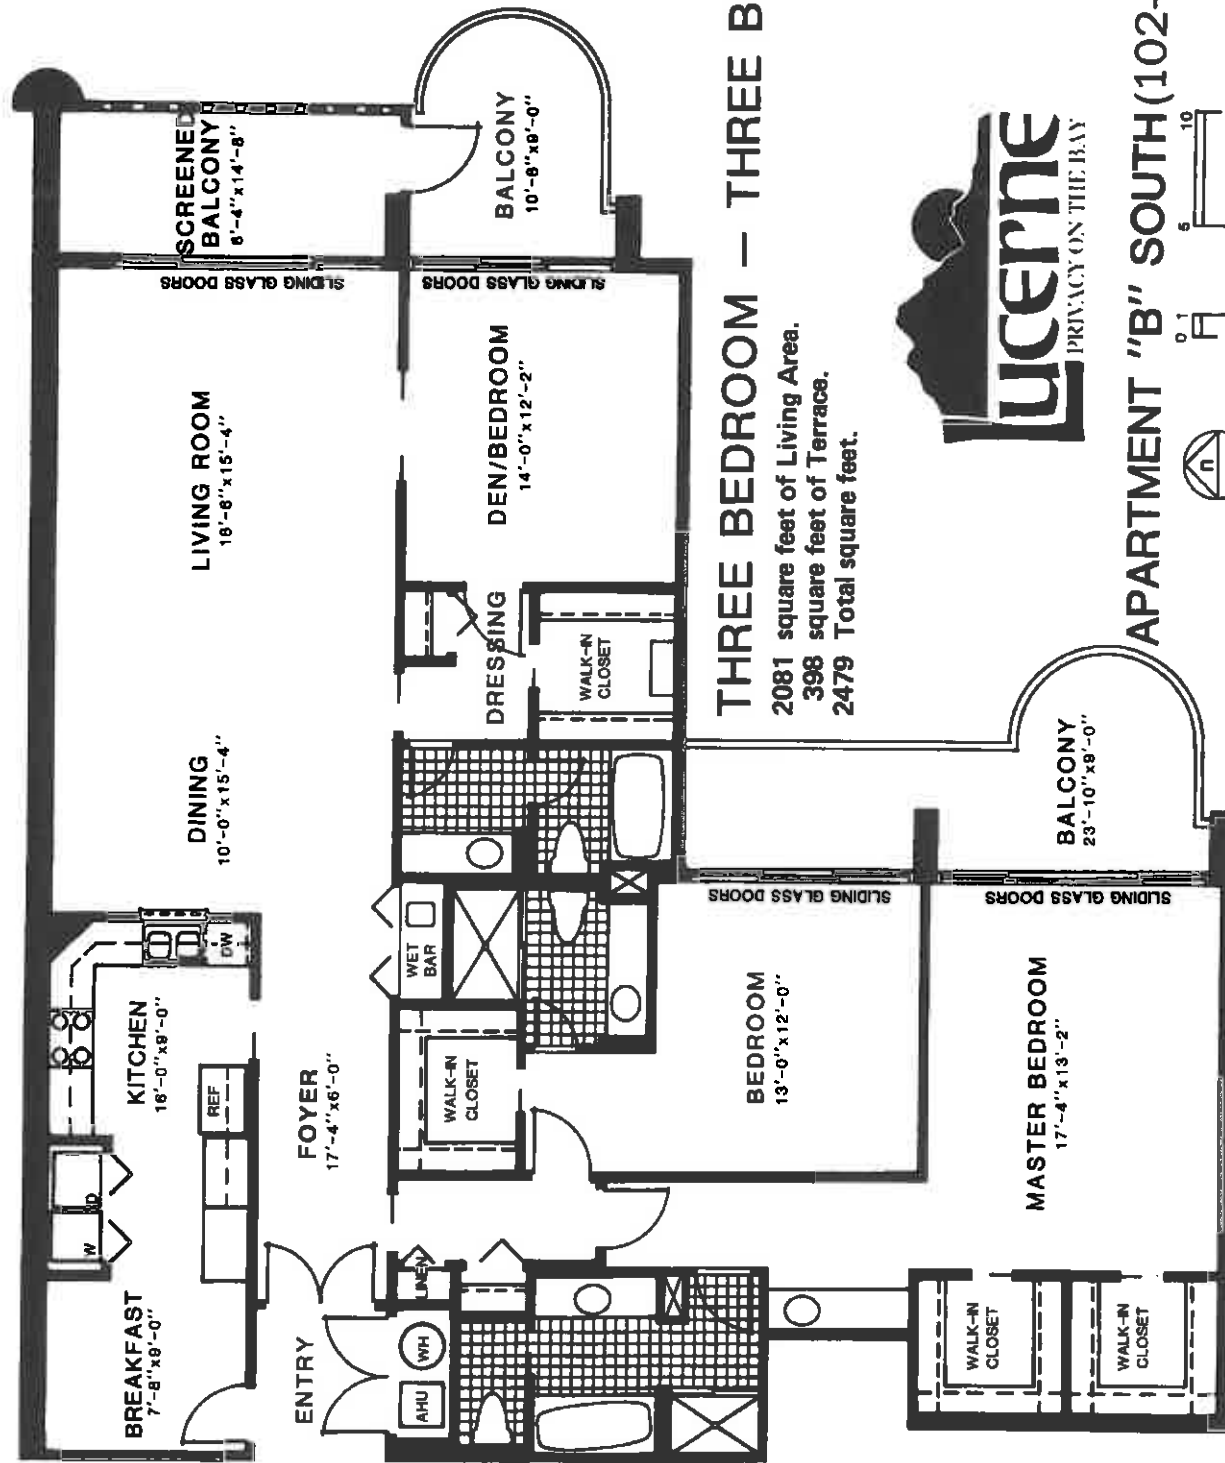

APARTMENT "B" NORTH (101-601)

THREE BEDROOM – THREE BATH

2081 square feet of Living Area.
 398 square feet of Terrace.
 2479 Total square feet.

ALL DIMENSIONS AND ARRANGEMENTS ARE APPROXIMATE

THREE BEDROOM – THREE BATH
 2081 square feet of Living Area.
 398 square feet of Terrace.
 2479 Total square feet.

APARTMENT "B" SOUTH (102-602)

ALL DIMENSIONS AND ARRANGEMENTS ARE APPROXIMATE

TWO BEDROOM — TWO BATH

1781 square feet of Living Area.
287 square feet of Terrace.
2068 Total square feet

APARTMENT "A" SOUTH (103-603)

ALL DIMENSIONS AND ARRANGEMENTS ARE APPROXIMATE

ALL DIMENSIONS AND ARRANGEMENTS ARE APPROXIMATE

APARTMENT "A" NORTH (104-604)

TWO BEDROOM – TWO BATH

1781 square feet of Living Area.
287 square feet of Terrace.
2068 Total square feet