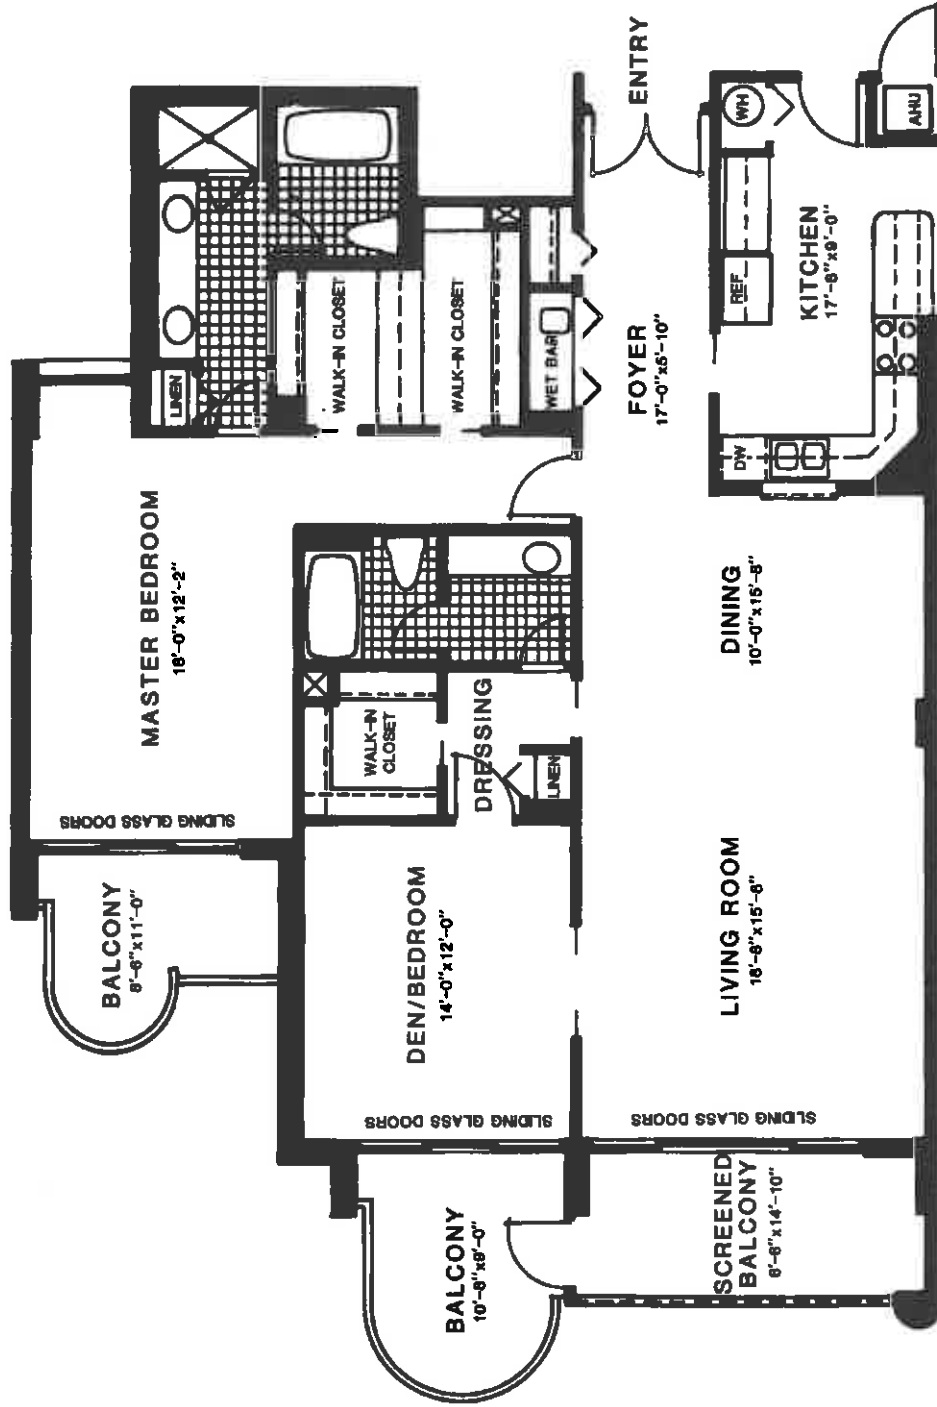

APARTMENT "B" NORTH (101-601)

THREE BEDROOM – THREE BATH

2081 square feet of Living Area.
 398 square feet of Terrace.
 2479 Total square feet.

ALL DIMENSIONS AND ARRANGEMENTS ARE APPROXIMATE

THREE BEDROOM – THREE BATH
 2081 square feet of Living Area.
 398 square feet of Terrace.
 2479 Total square feet.

APARTMENT "B" SOUTH (102-602)

ALL DIMENSIONS AND ARRANGEMENTS ARE APPROXIMATE

TWO BEDROOM — TWO BATH

1781 square feet of Living Area.
287 square feet of Terrace.
2068 Total square feet

APARTMENT "A" SOUTH (103-603)

ALL DIMENSIONS AND ARRANGEMENTS ARE APPROXIMATE

ALL DIMENSIONS AND ARRANGEMENTS ARE APPROXIMATE

APARTMENT "A" NORTH (104-604)

TWO BEDROOM – TWO BATH

1781 square feet of Living Area.
287 square feet of Terrace.
2068 Total square feet