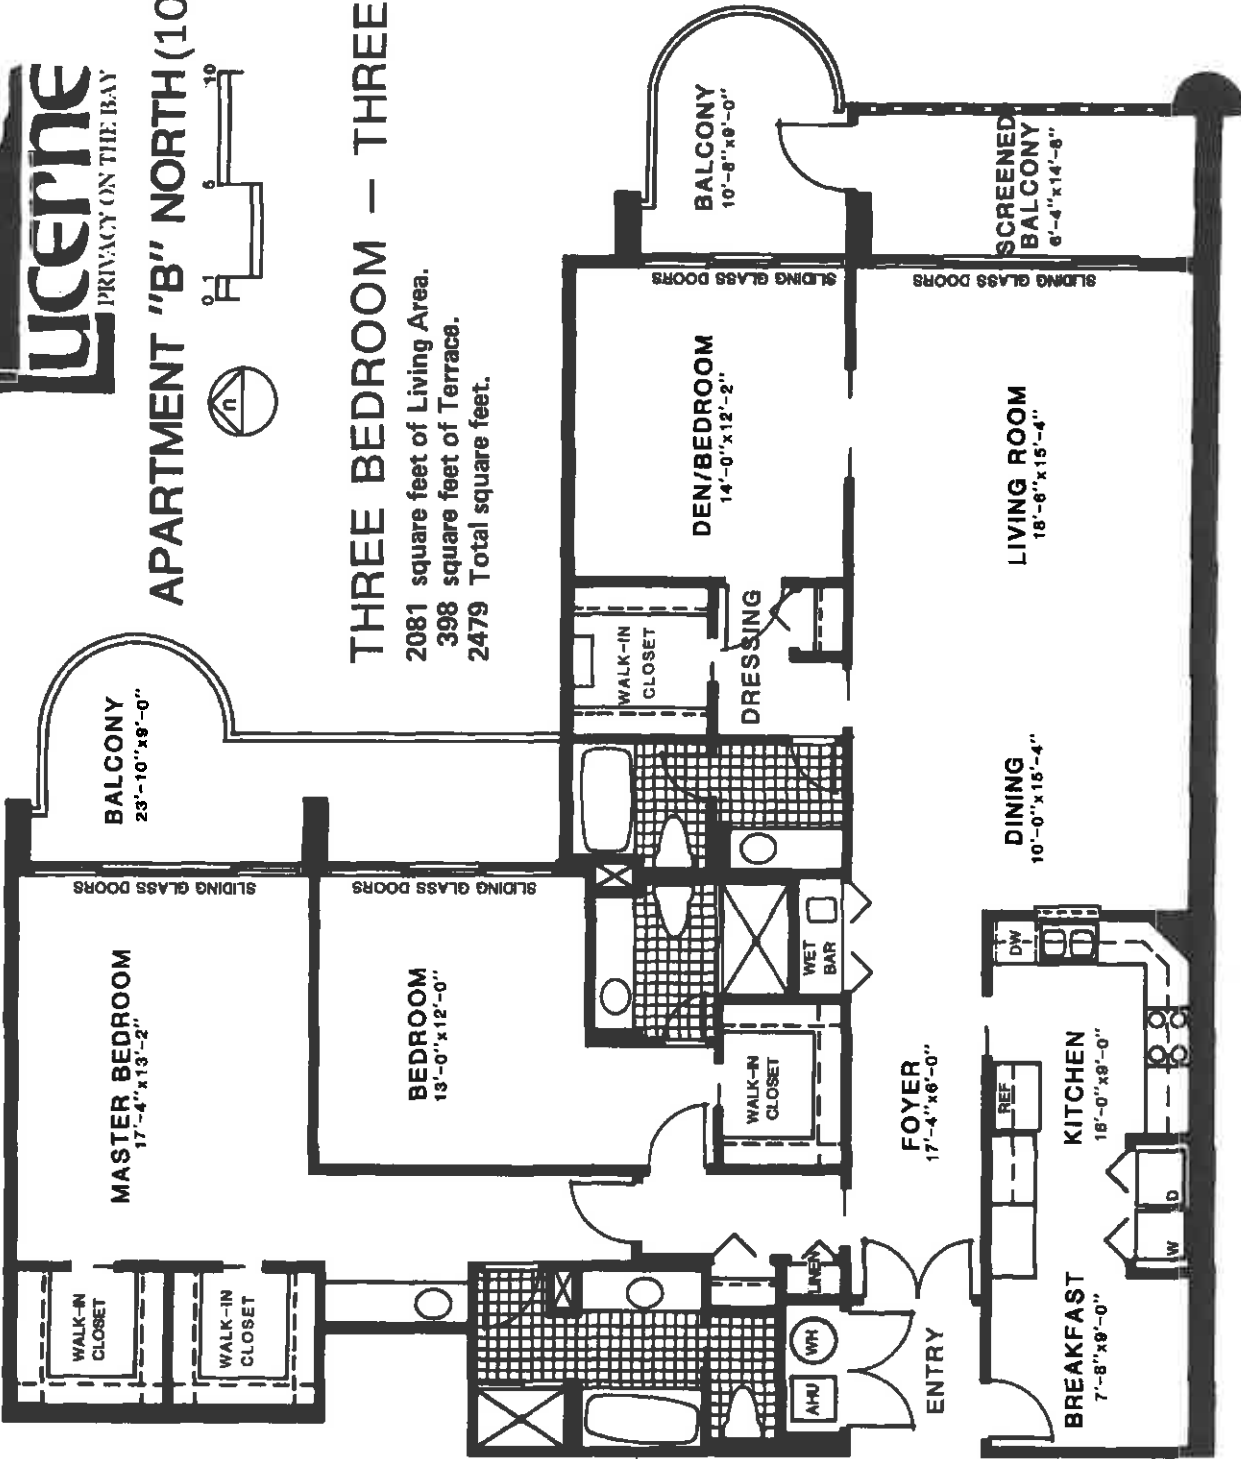

APARTMENT "B" NORTH (101-601)

THREE BEDROOM – THREE BATH

2081 square feet of Living Area.
 398 square feet of Terrace.
 2479 Total square feet.

ALL DIMENSIONS AND ARRANGEMENTS ARE APPROXIMATE

THREE BEDROOM – THREE BATH
 2081 square feet of Living Area.
 398 square feet of Terrace.
 2479 Total square feet.

APARTMENT "B" SOUTH (102-602)

ALL DIMENSIONS AND ARRANGEMENTS ARE APPROXIMATE

TWO BEDROOM — TWO BATH

1781 square feet of Living Area.
287 square feet of Terrace.
2068 Total square feet

APARTMENT "A" SOUTH (103-603)

ALL DIMENSIONS AND ARRANGEMENTS ARE APPROXIMATE

ALL DIMENSIONS AND ARRANGEMENTS ARE APPROXIMATE

APARTMENT "A" NORTH (104-604)

TWO BEDROOM – TWO BATH

1781 square feet of Living Area.
287 square feet of Terrace.
2068 Total square feet