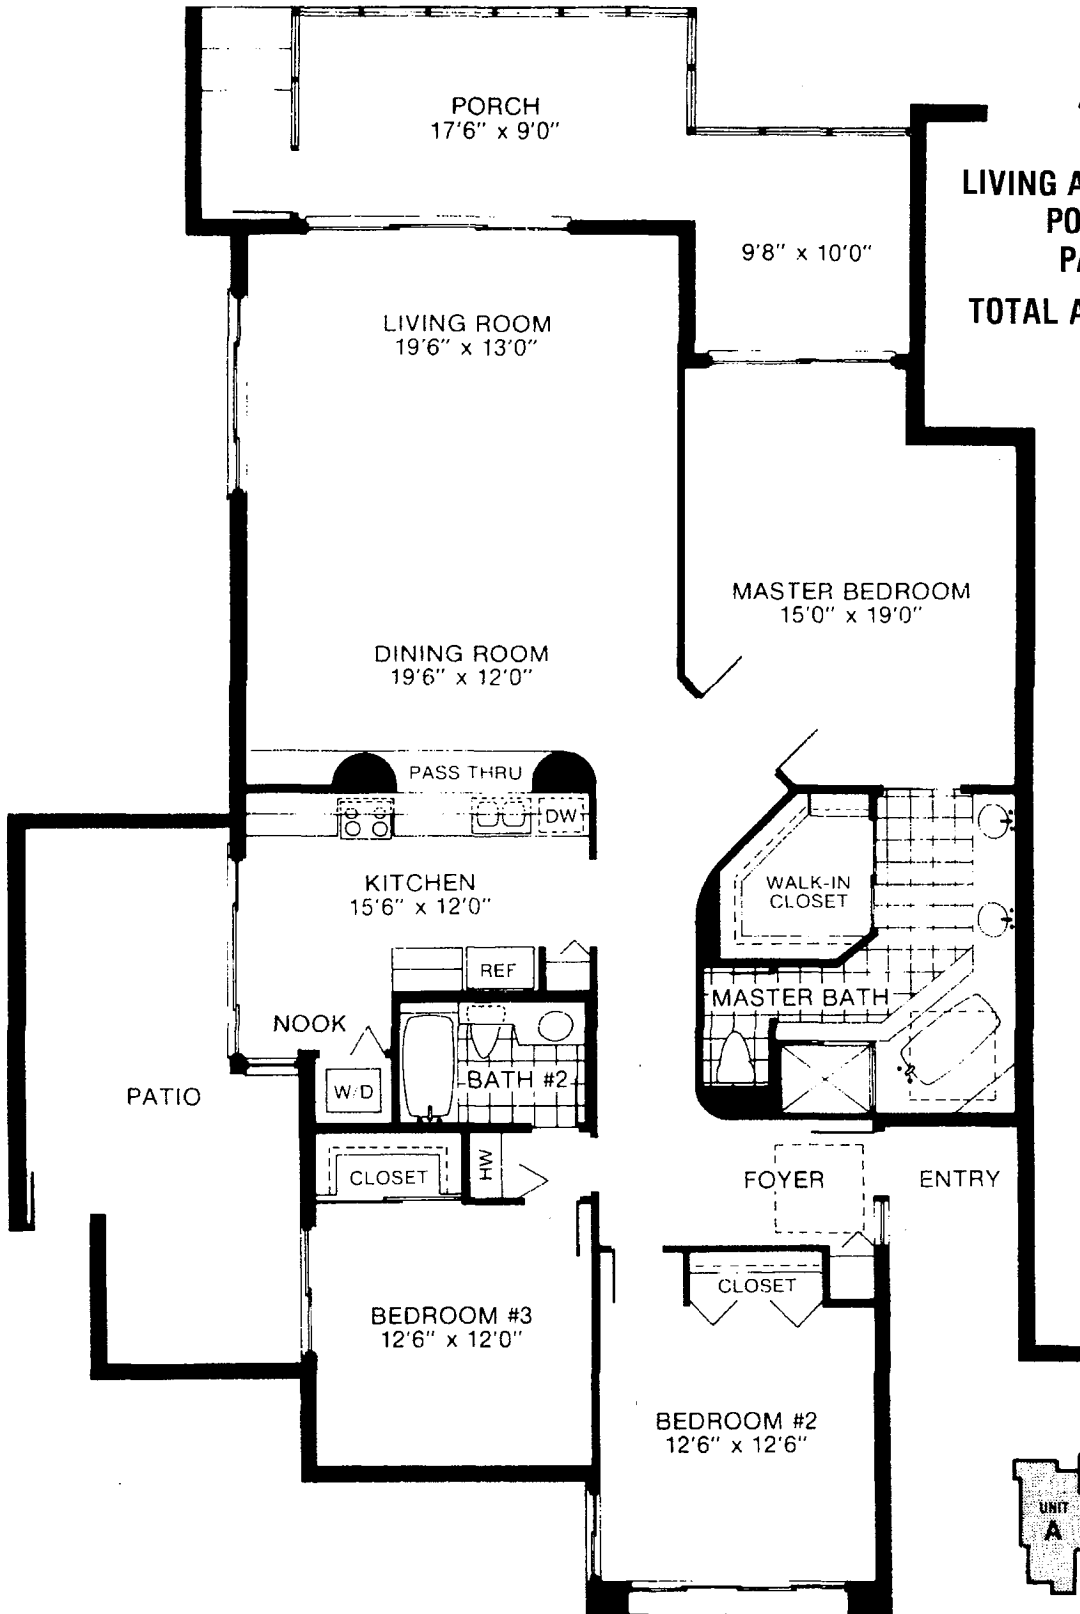

**UNIT  
A**

<b>LIVING AREA</b>	<b>1888 sq. ft.</b>
<b>PORCH</b>	<b>255 sq. ft.</b>
<b>PATIO</b>	<b>240 sq. ft.</b>
<b>TOTAL AREA</b>	<b>2383 sq. ft.</b>

LIVING AREA 1372 sq. ft.  
 PORCH/BALCONY 251 sq. ft.  
 TOTAL AREA 1623 sq. ft.

**B**  
 THIRD &  
 FOURTH  
 FLOORS

**LIVING AREA** 1630 sq. ft.  
**PORCH/BALCONY** 234 sq. ft.  
**TOTAL AREA** 1839 sq. ft.