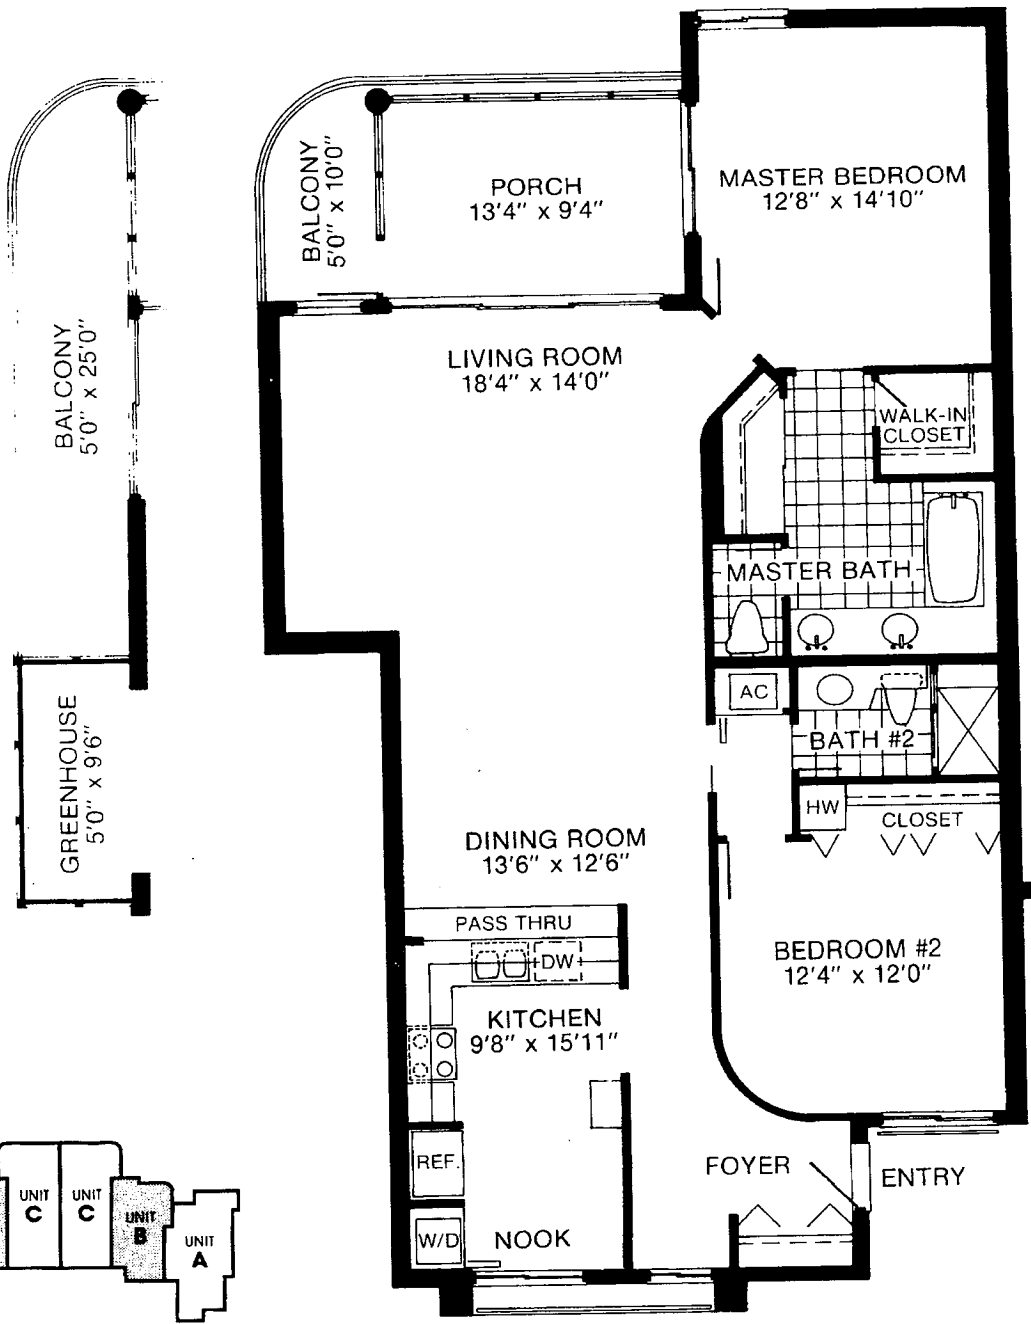

**UNIT  
A**

<b>LIVING AREA</b>	<b>1888 sq. ft.</b>
<b>PORCH</b>	<b>255 sq. ft.</b>
<b>PATIO</b>	<b>240 sq. ft.</b>
<b>TOTAL AREA</b>	<b>2383 sq. ft.</b>

LIVING AREA 1372 sq. ft.  
 PORCH/BALCONY 251 sq. ft.  
 TOTAL AREA 1623 sq. ft.

**B**  
 THIRD &  
 FOURTH  
 FLOORS

**LIVING AREA** 1630 sq. ft.  
**PORCH/BALCONY** 234 sq. ft.  
**TOTAL AREA** 1839 sq. ft.