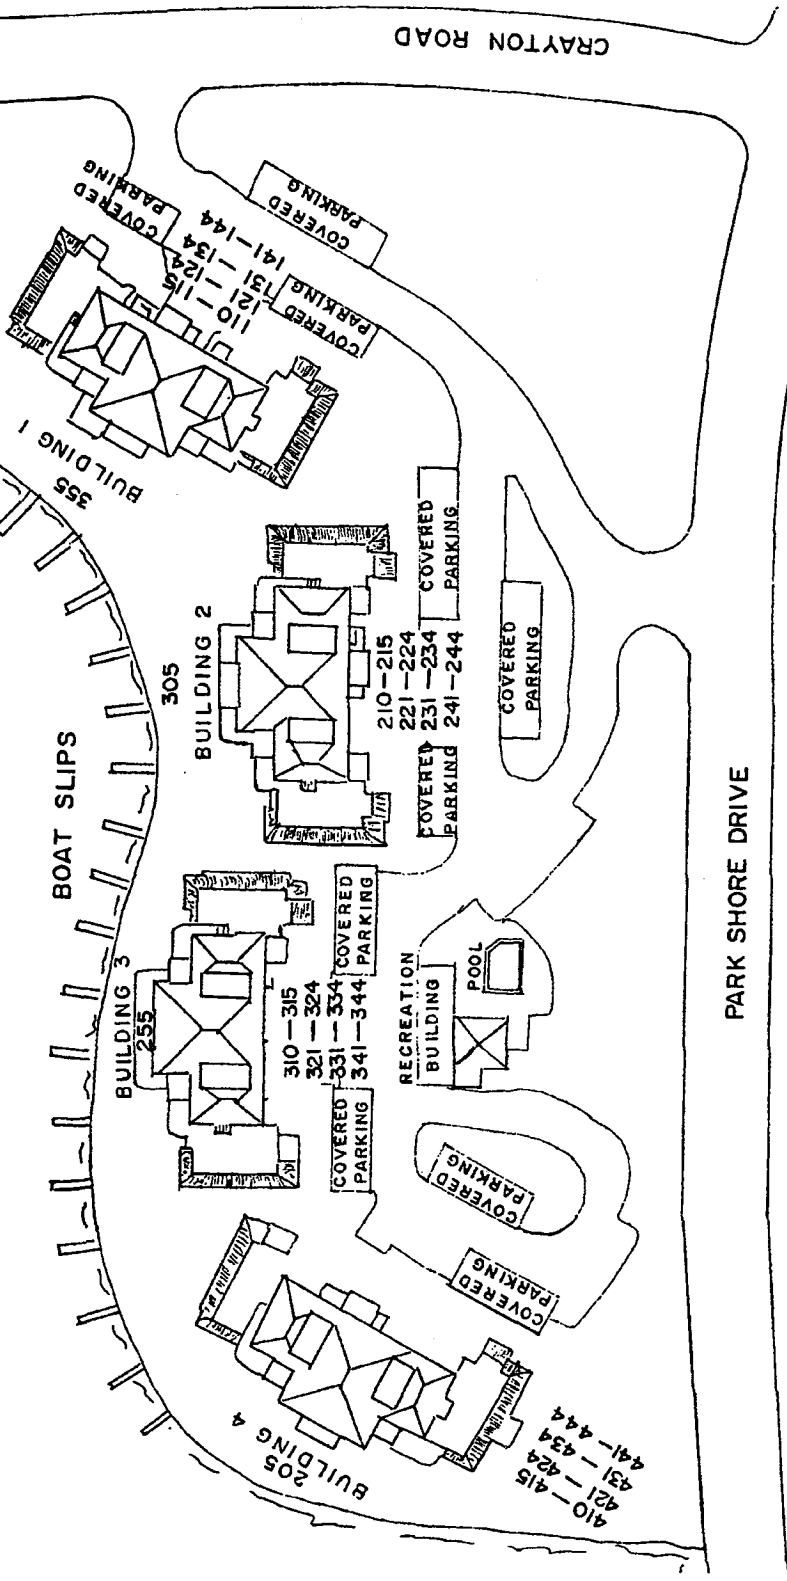

FOUR BUILDINGS  
FOUR FLOORS  
72 UNITS

# PARK SHORE LANDINGS

305 - 355 PARK SHORE DRIVE

ZONE 6

VENETIAN BAY

BOAT SLIPS

CRAYTON ROAD

PARK SHORE DRIVE