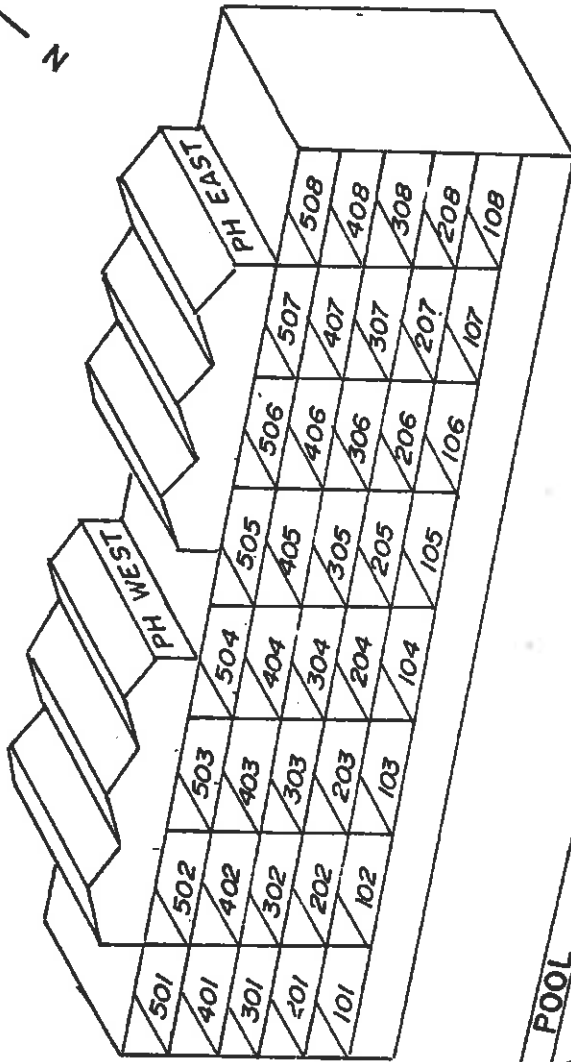

# ROYAL PALM CLUB

2121 GULF SHORE BLVD. NORTH

ZONE 6

6 FLOORS — 42 UNITS

GULF OF MEXICO

SEAWALL

GULF SHORE BLVD. NORTH