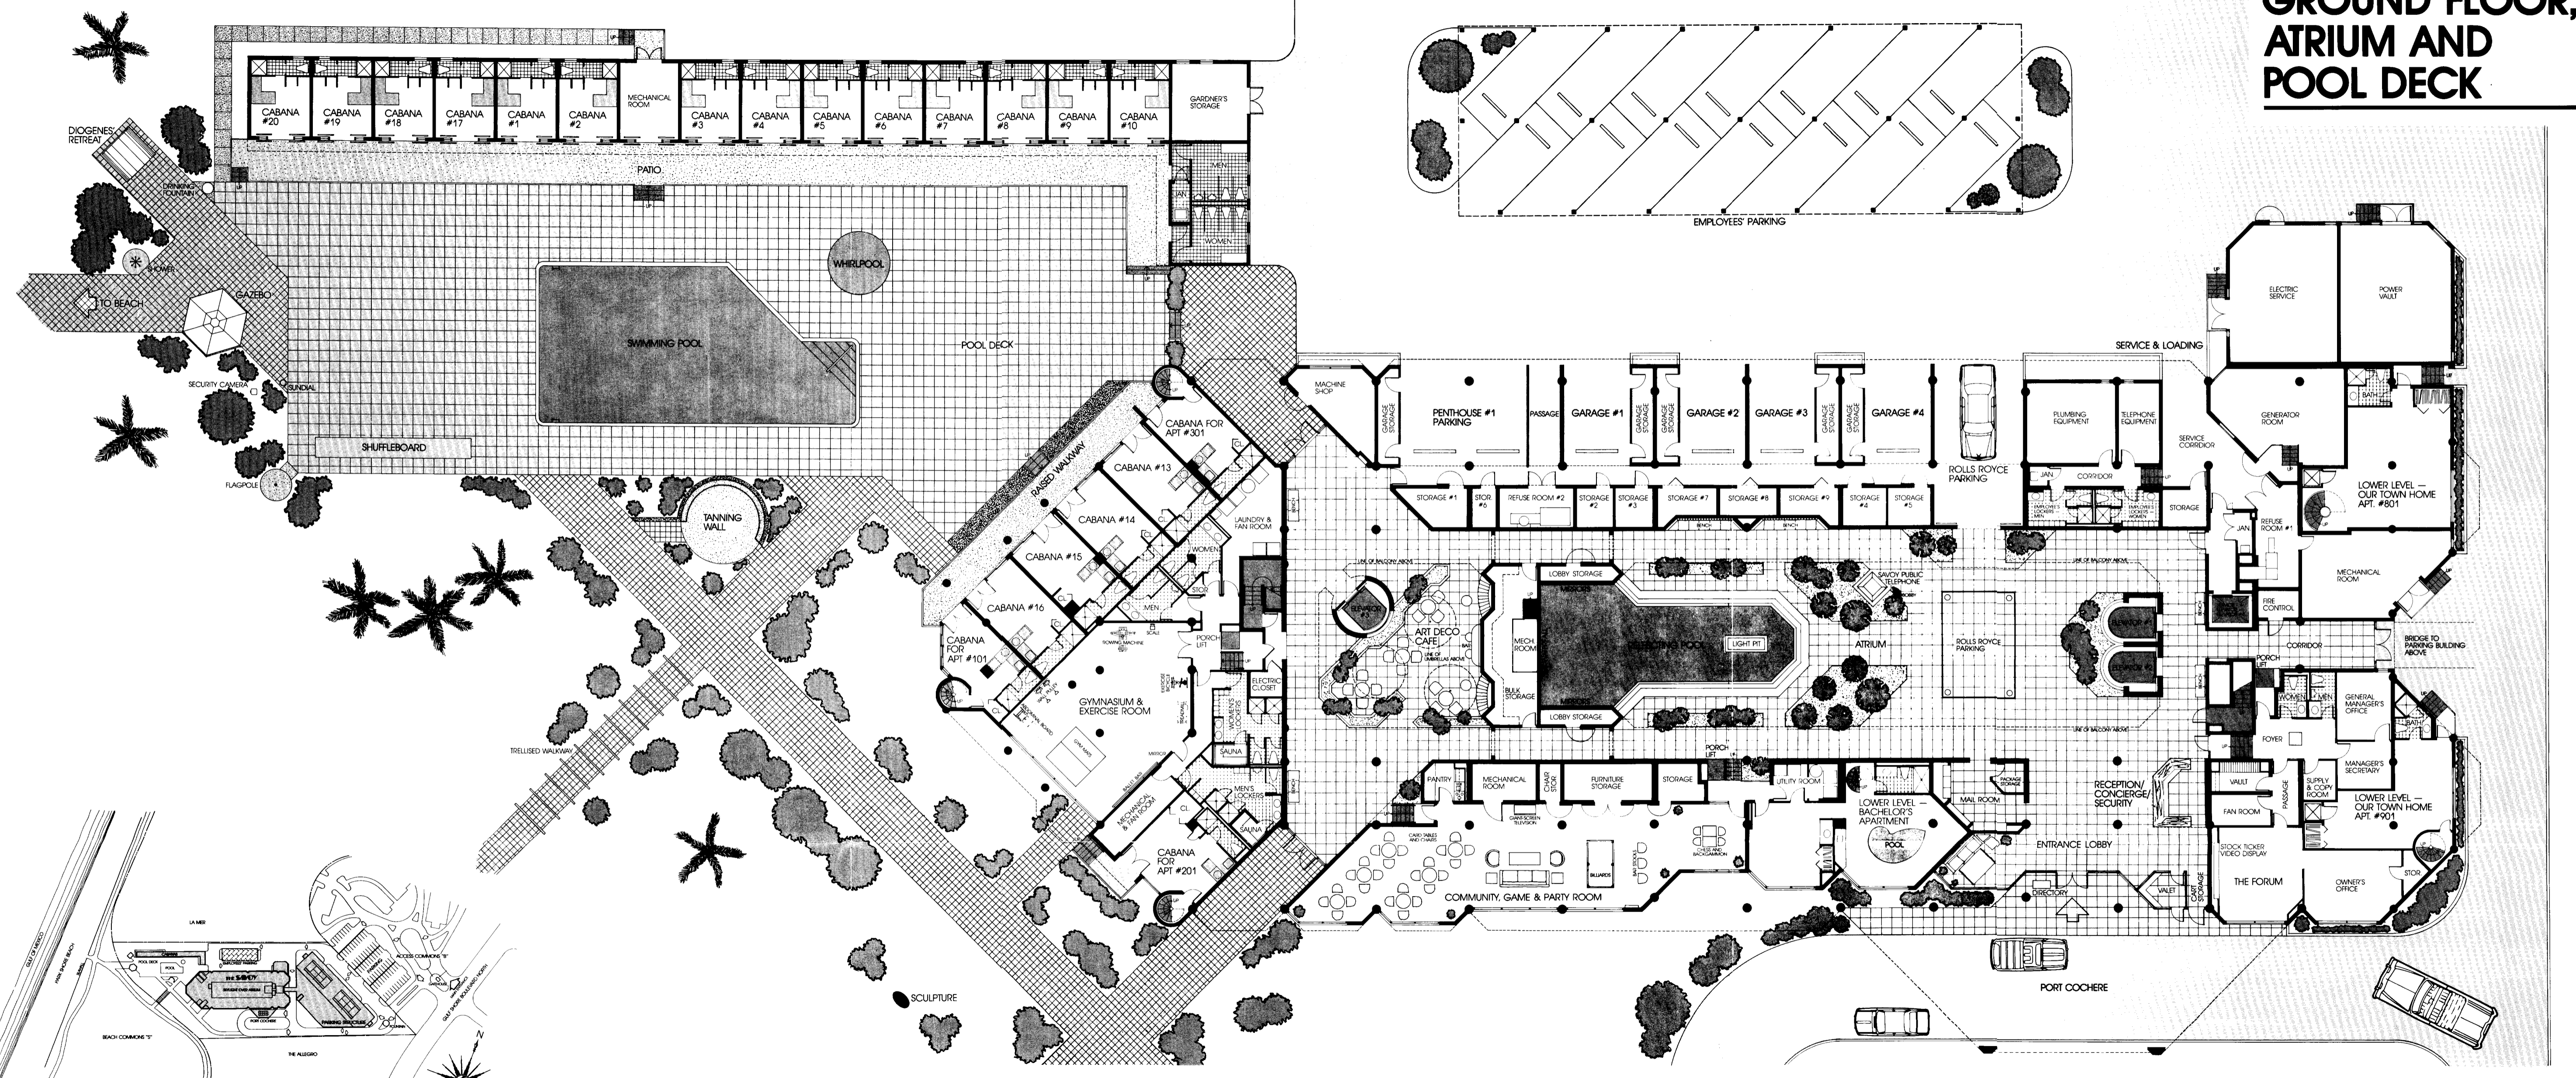

GROUND FLOOR, ATRIUM AND POOL DECK

KEY PLAN

0 4 8 16 24 32 40 48 56ft