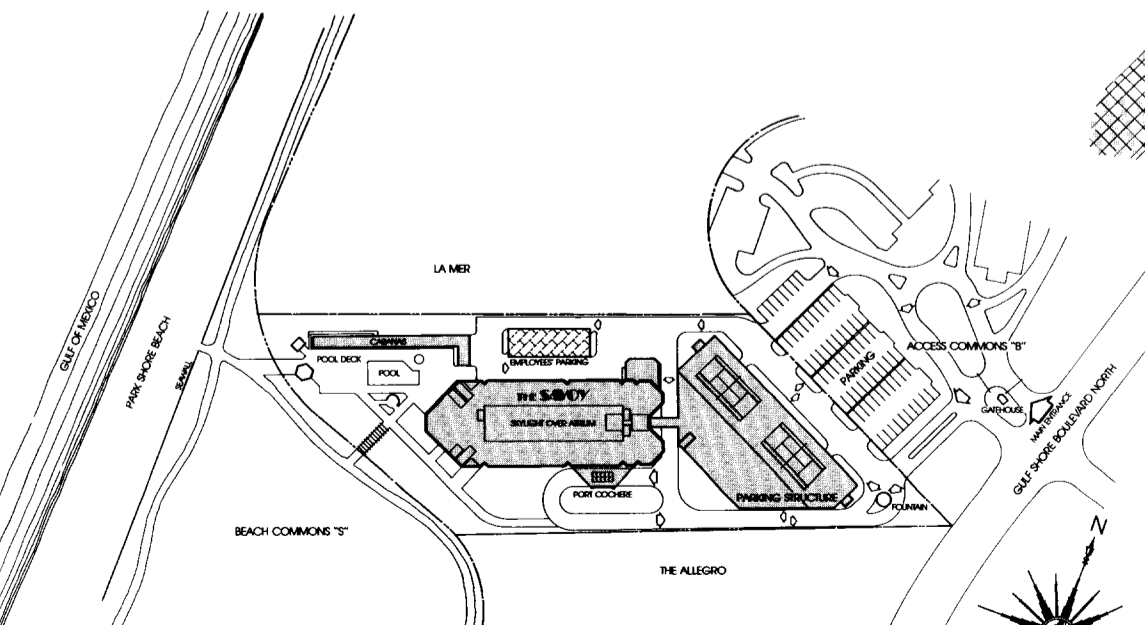

GROUND FLOOR, ATRIUM AND POOL DECK

KEY PLAN

0 4 8 16 24 32 40 48 56ft