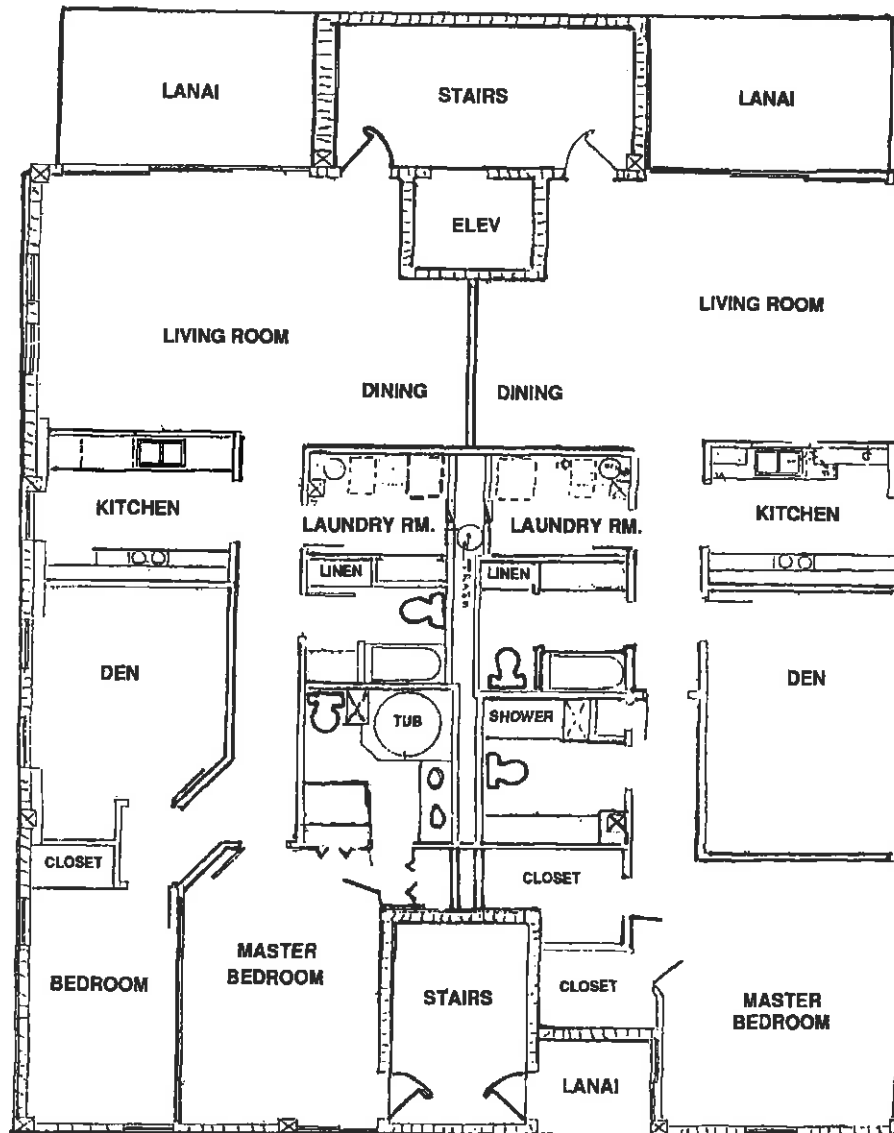

St. Croix Club

LIVING AREA: 1,550 SQ. FT.
 TOTAL AREA: 1,800 SQ. FT.
 LIVING ROOM: 17' X 21'
 DINING ROOM: 10' X 12'
 KITCHEN: 8' X 11'
 MASTER BED: 14' X 14'
 2ND BEDROOM: 14' X 10'
 3RD BR/DEN: 11' X 14'

LIVING AREA: 1,550 SQ. FT.
 TOTAL AREA: 1,750 SQ. FT.
 LIVING ROOM: 17' X 21'
 DINING ROOM: 10' X 12'
 KITCHEN: 8' X 11'
 MASTER BED: 14' X 16'
 2ND BEDROOM: 12' X 14'