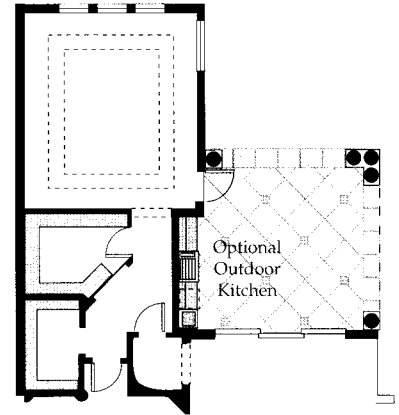

NORMAN ESTATES THE HERMITAGE

Optional Summer Kitchen

The Hermitage

Total Living	3,248
Garage	583
Covered Exterior	722
Total	4,553

Features, floorplans and specifications are subject to change without notice. All dimensions are approximate.