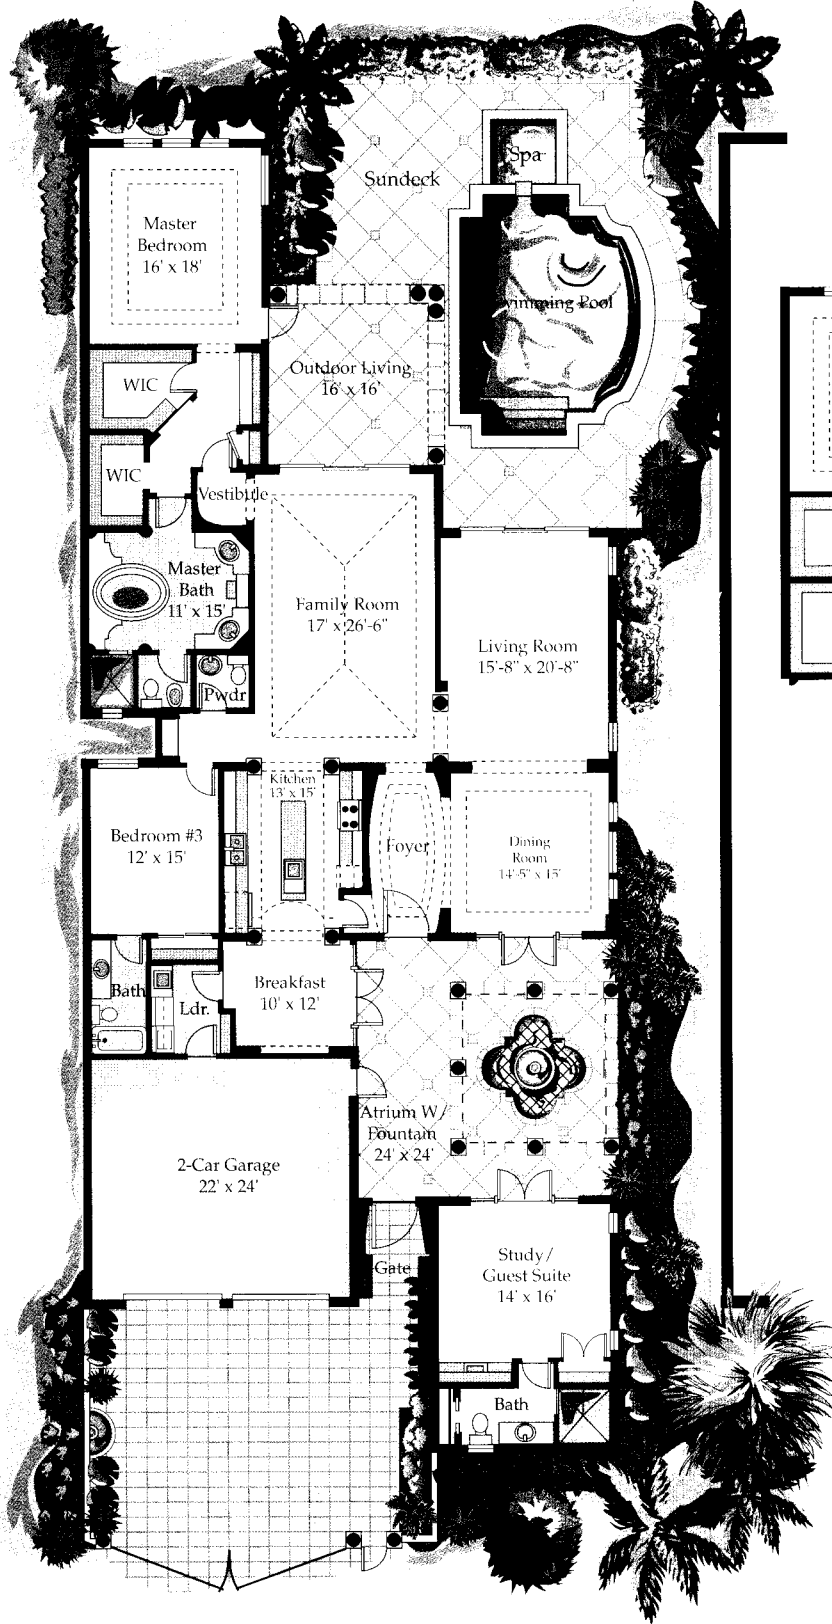

NORMAN ESTATES THE HERMITAGE

Optional Summer Kitchen

The Hermitage

Total Living	3,248
Garage	583
Covered Exterior	722
Total	4,553

Features, floorplans and specifications are subject to change without notice. All dimensions are approximate.