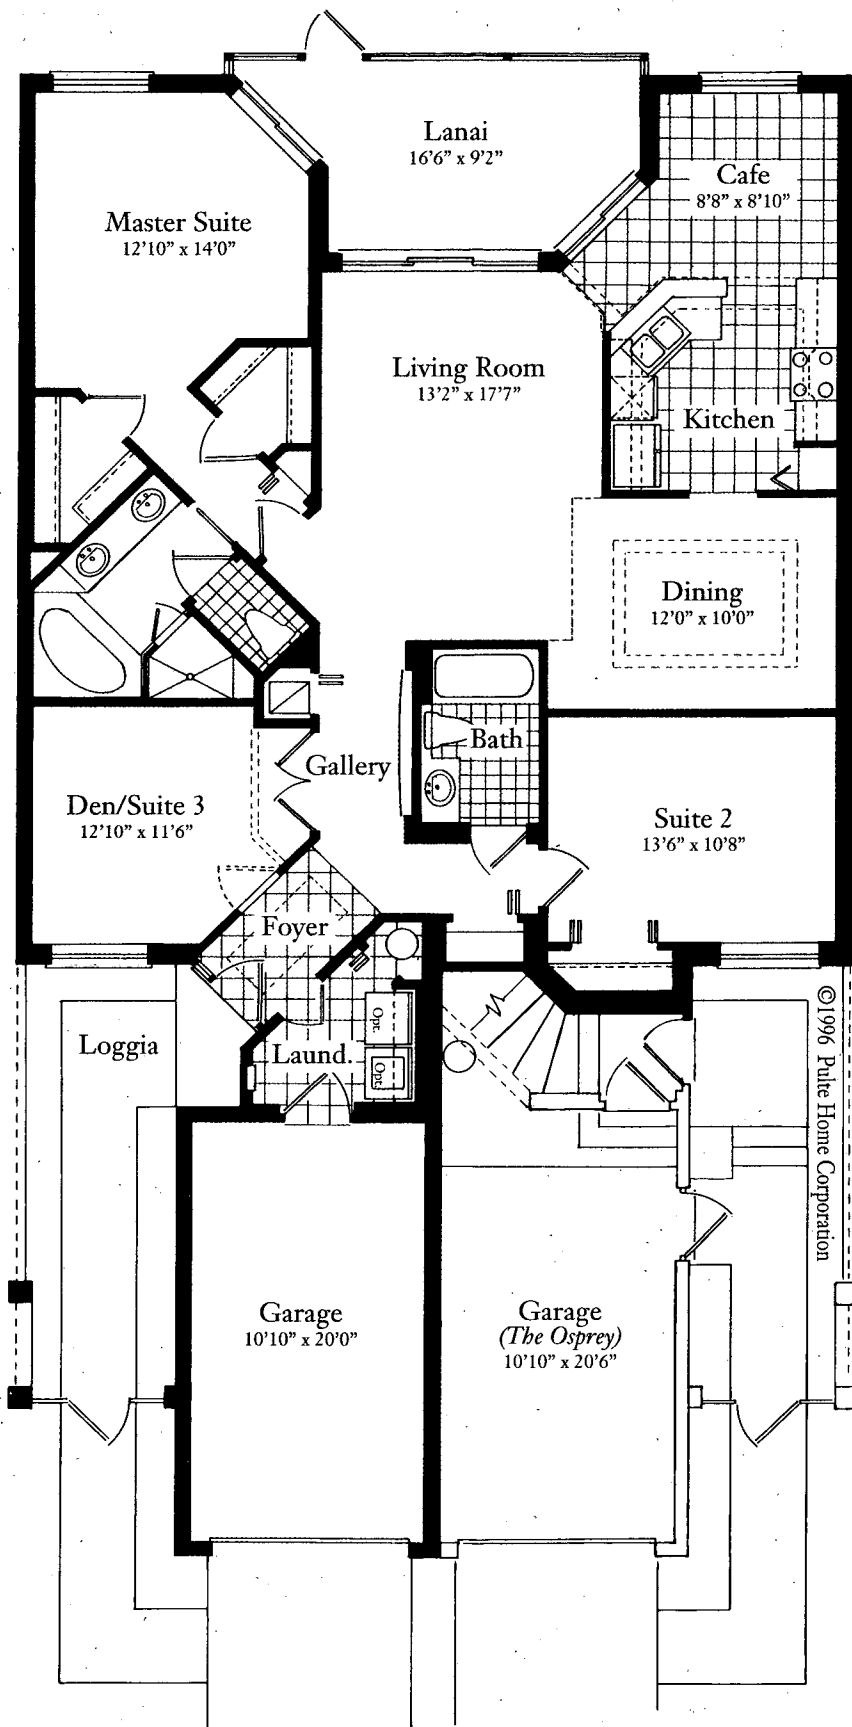

The Ibis

3 BEDROOM/DEN - 2 BATH

Living Area	1,560 sq. ft.
Lanai	143 sq. ft.
Garage	245 sq. ft.
Loggia	19 sq. ft.
Total	1,967 sq. ft.

©1996 Pulse Home Corporation

First Floor