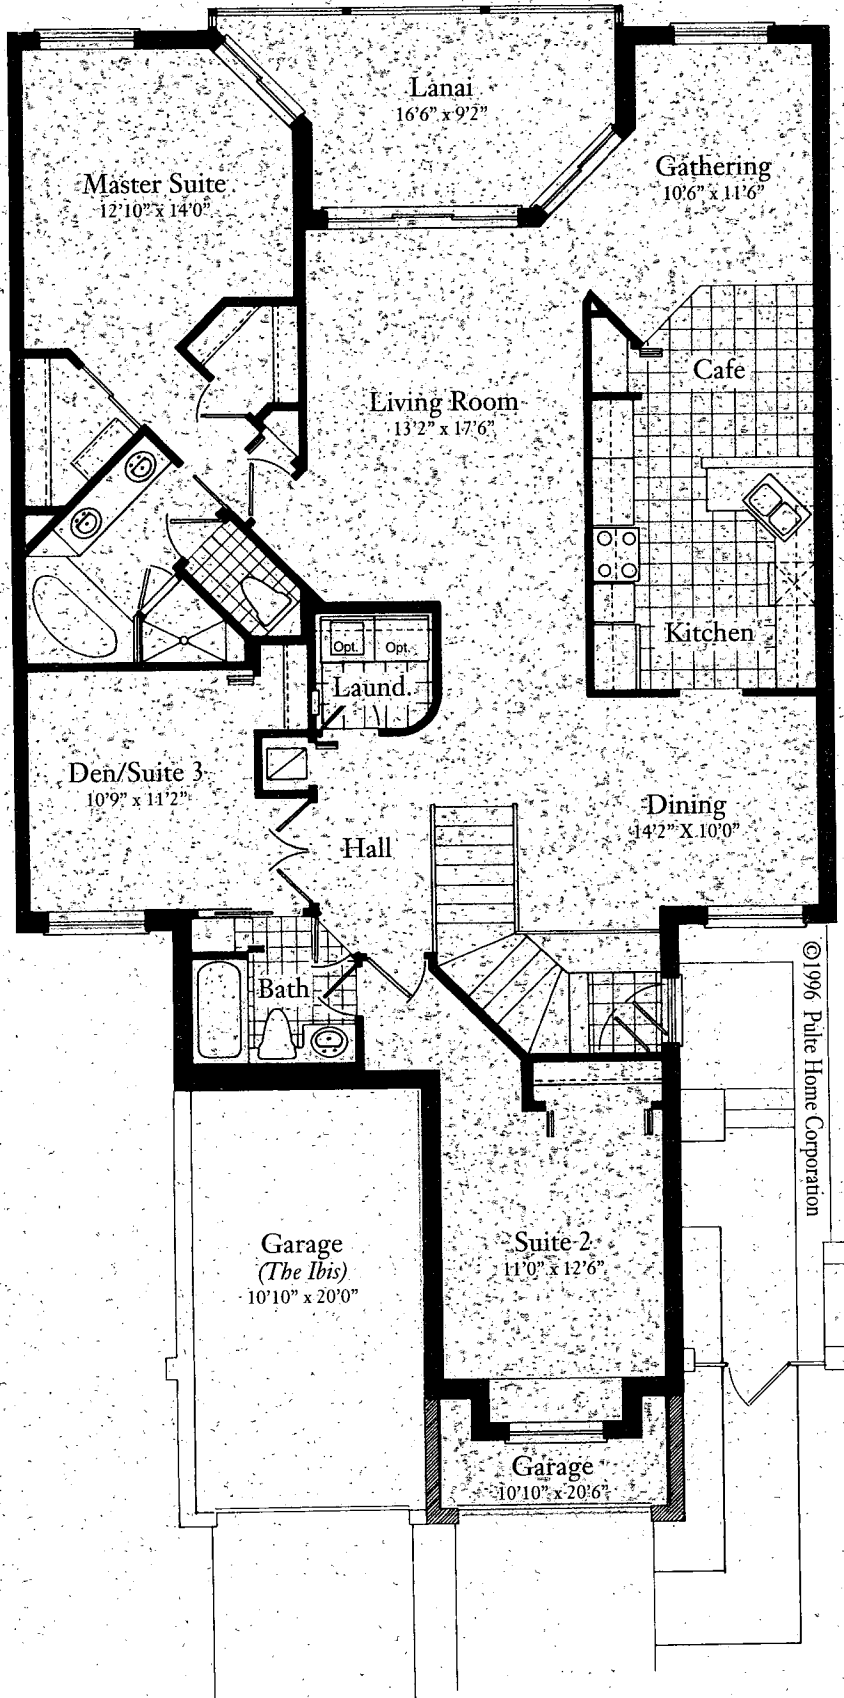

The Osprey

3 BEDROOM/DEN - 2 BATH

Living Area	1,845 sq. ft.
Lanai	143 sq. ft.
Garage	293 sq. ft.
Loggia	32 sq. ft.
Total	2,313 sq. ft.

Second Floor

Artist rendering. Exact dimensions and spatial arrangements on this plan are approximate and may vary in final construction.