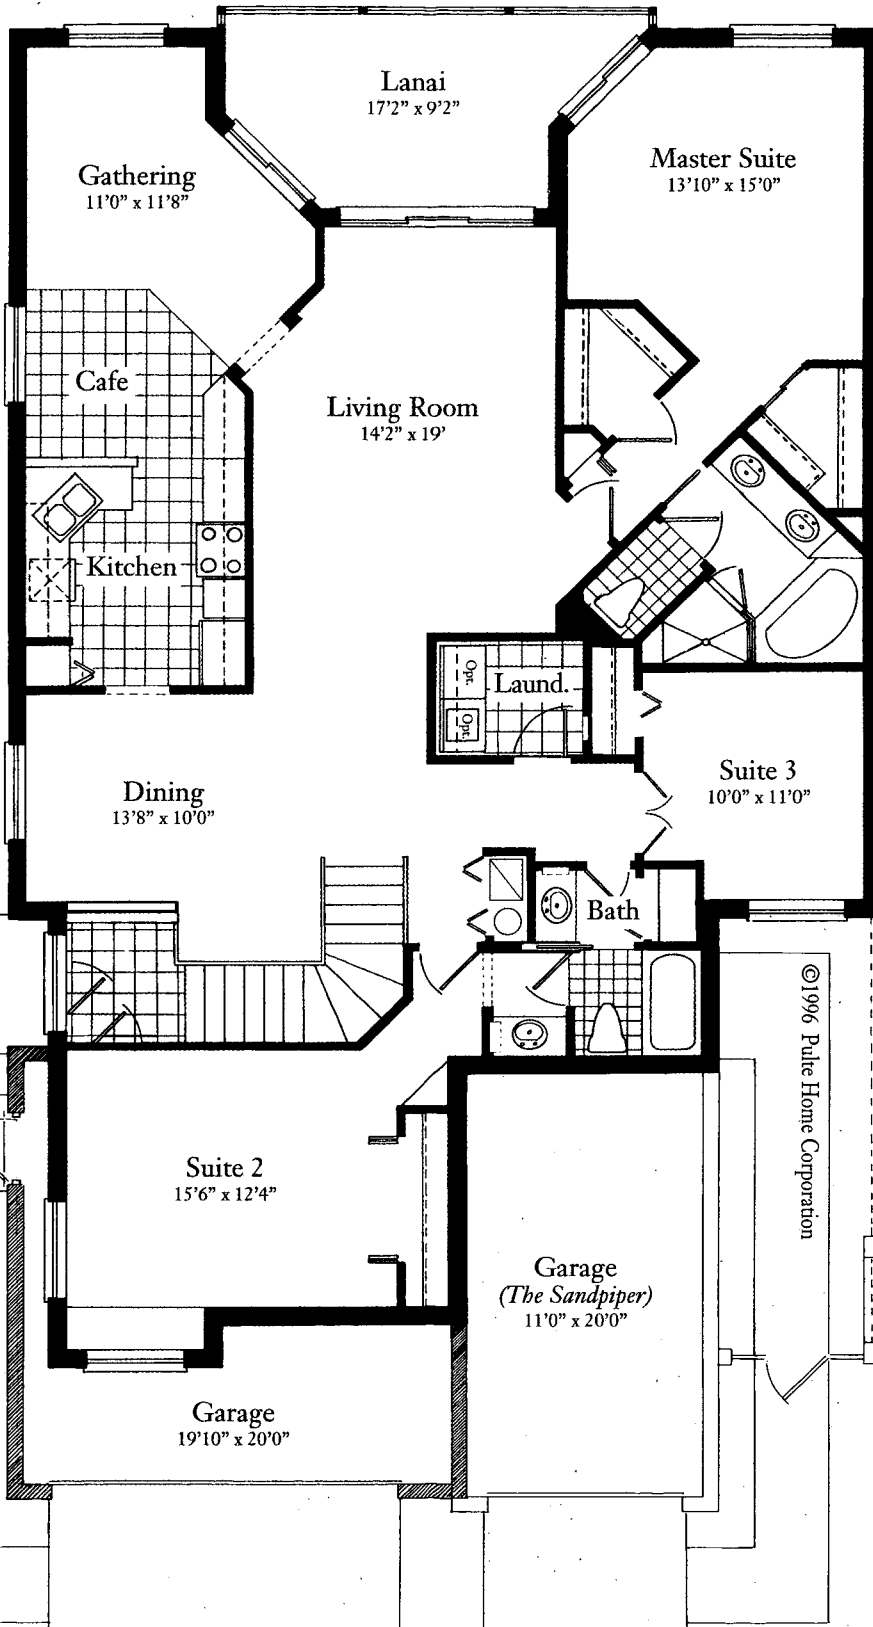

The Tamarind

3 BEDROOM - 2 BATH

Living Area	1,988 sq. ft.
Lanai	148 sq. ft.
Garage	491 sq. ft.
Loggia	34 sq. ft.
Total	2,661 sq. ft.

Second Floor