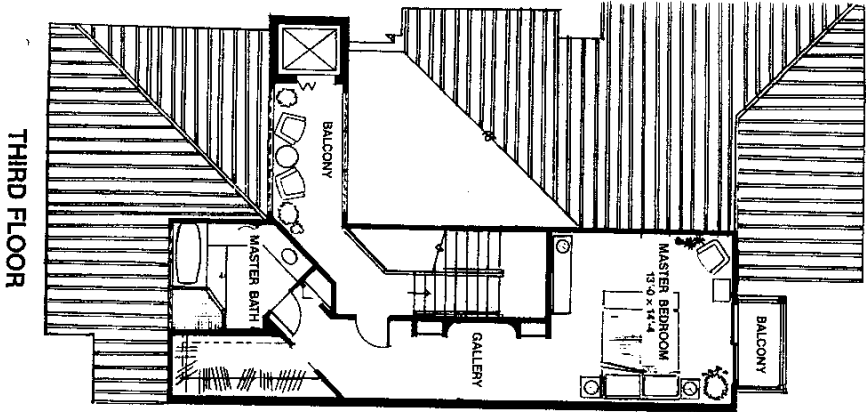

Villa Maré

Luxury "Villas-by-the-Sea" on the Gulf of Mexico

A.M.T.

1/2 Area 2336 sq. ft.
 Garage/Bedroom 812 "
 Lanai 590 "
 3,738 sq. ft.

B. V. M.

A/C Area	3175 sq ft
Garage/Balcony	800
Lanai	734
<u>Total</u>	<u>4709 sq ft</u>

C. Unit

A/C Area 2950 sq. ft.
 Garage/Bedroom 967 " "
 Lanai 767 " "
 Total 4684 sq. ft.