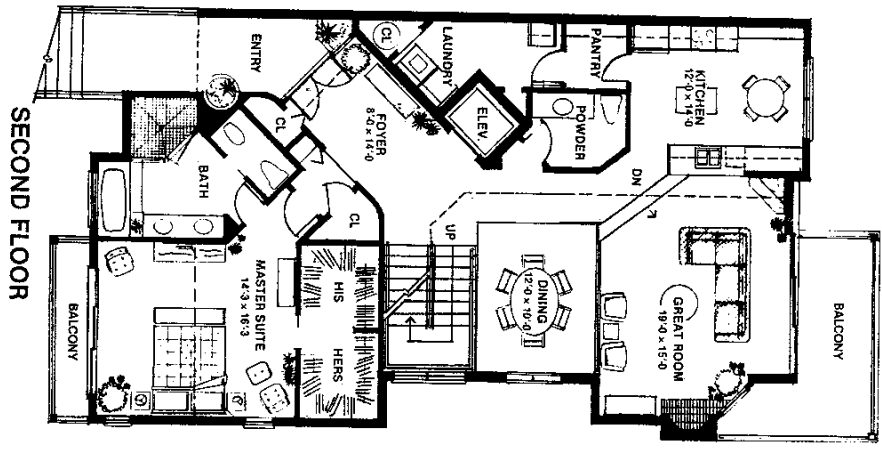

Villa Maré

Luxury "Villas-by-the-Sea" on the Gulf of Mexico

A.M.T.

1/2 Area 2336 sq. ft.
 Garage/Bedroom 812 "
 Lanai 590 "
 3,738 sq. ft.

B. V. M.

A/C Area	3175 sq ft
Garage/Balcony	800
Lanai	734
<u>Total</u>	<u>4709 sq ft</u>

C. Unit

A/C Area 2950 sq. ft.
 Garage/Bedroom 967 " "
 Lanai 767 " "
 Total 4684 sq. ft.