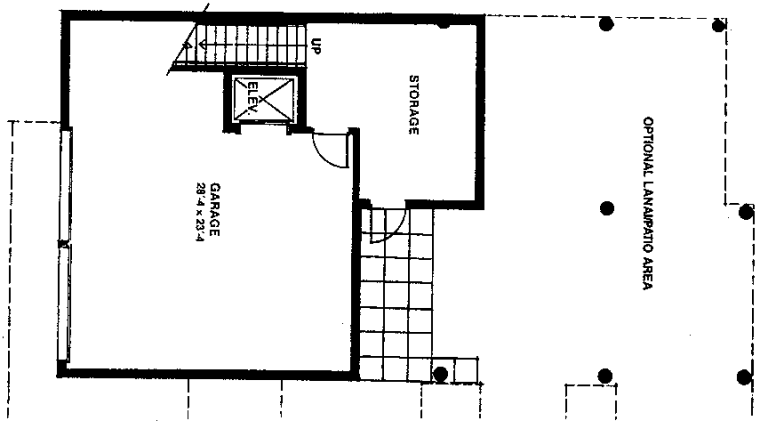

Villa Maré

Luxury "Villas-by-the-Sea" on the Gulf of Mexico

A.M.T.

1/2 Area 2336 sq. ft.
 Garage/Bedroom 812 "
 Lanai 590 "
 3,738 sq. ft.

B. V. M.

A/C Area	3175 sq ft
Garage/Balcony	800
Lanai	734
<u>Total</u>	<u>4709 sq ft</u>

C. Unit

A/C Area 2950 sq. ft.
 Garage/Bedroom 967 " "
 Lanai 767 " "
 Total 4684 sq. ft.