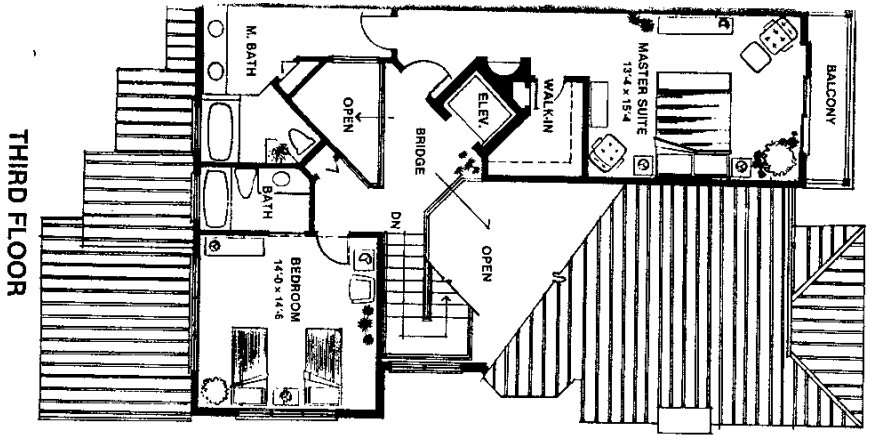

Villa Maré

Luxury "Villas-by-the-Sea" on the Gulf of Mexico

A.M.T.

1/2 Area 2336 sq. ft.
 Garage/Bedroom 812 "
 Lanai 590 "
 3,738 sq. ft.

B. V. M.

A/C Area	3175 sq ft
Garage/Balcony	800
Lanai	734
<u>Total</u>	<u>4709 sq ft</u>

C. Unit

A/C Area 2950 sq. ft.
 Garage/Bedroom 967 " "
 Lanai 767 " "
 Total 4684 sq. ft.