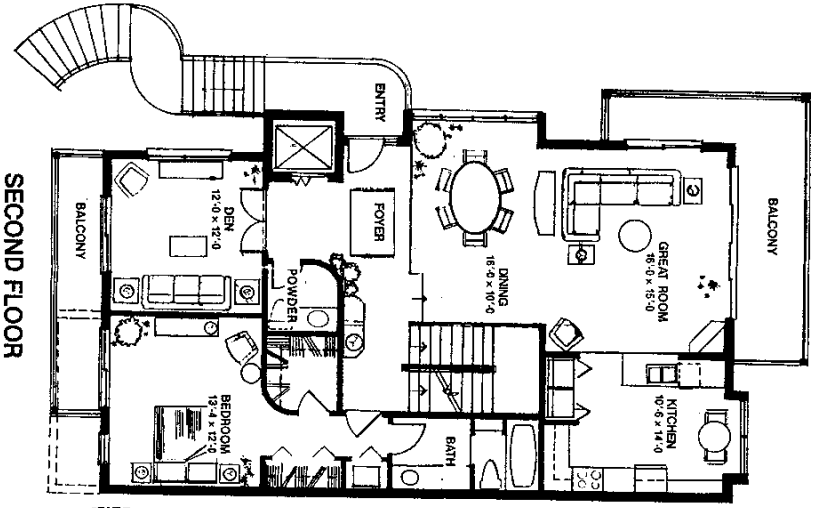

Villa Maré

Luxury "Villas-by-the-Sea" on the Gulf of Mexico

A.M.T.

1/2 Area 2336 sq. ft.
 Garage/Bedroom 812 "
 Lanai 590 "
 3,738 sq. ft.

B. V. M.

A/C Area	3175 sq ft
Garage/Balcony	800
Lanai	734
<u>Total</u>	<u>4709 sq ft</u>

C. Unit

A/C Area 2950 sq. ft.
 Garage/Bedroom 967 " "
 Lanai 767 " "
 Total 4684 sq. ft.