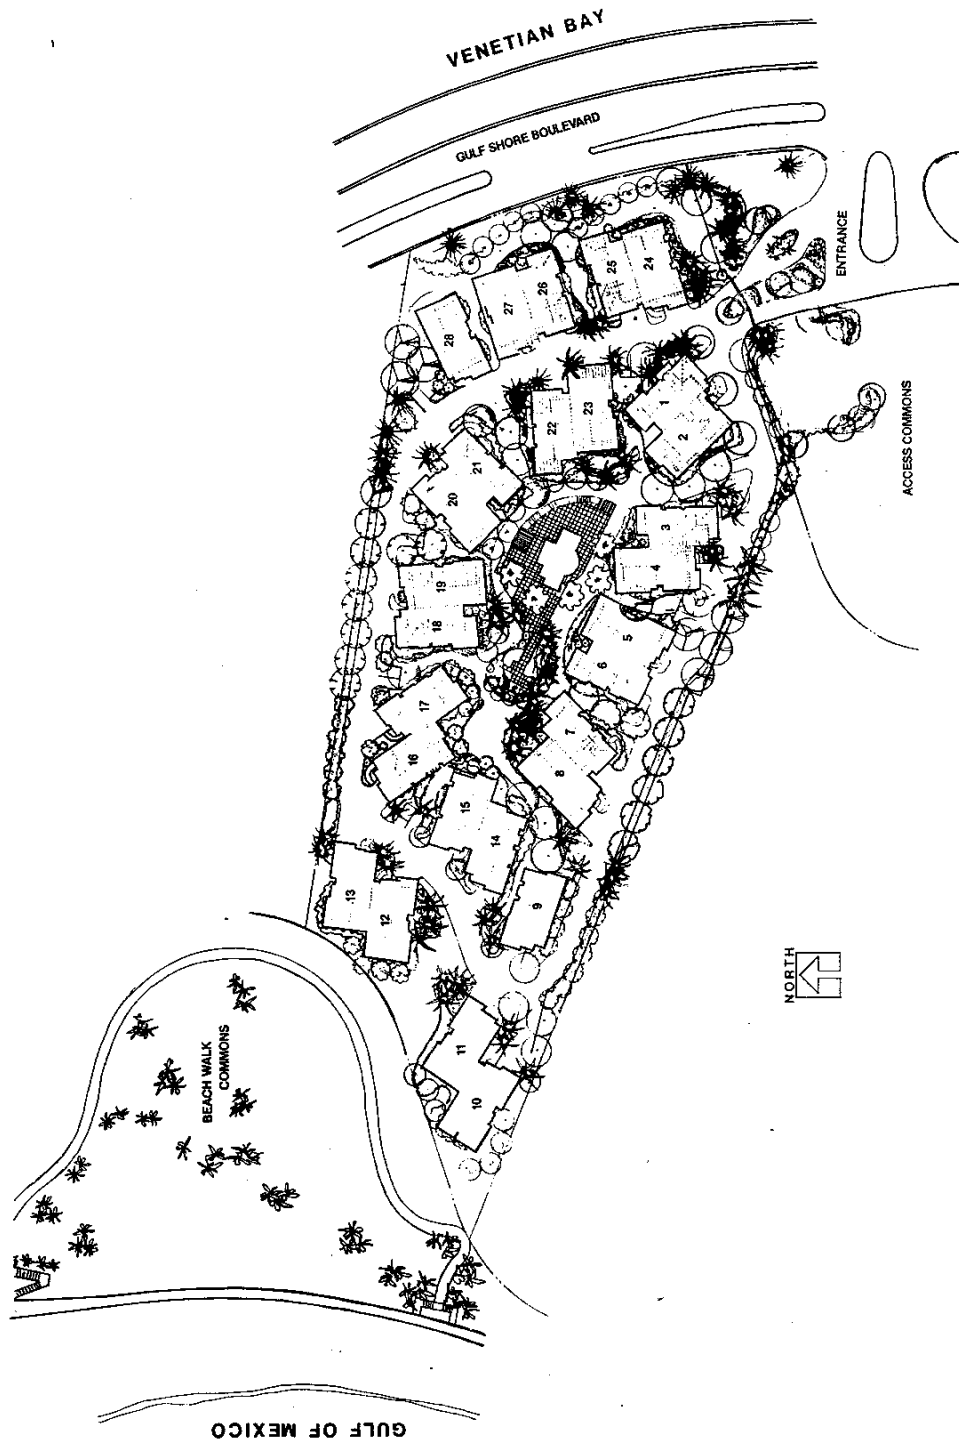

Villa Maré

Luxury "Villas-by-the-Sea" on the Gulf of Mexico

A.M.T.

1/2 Area 2336 sq. ft.
 Garage/Bedroom 812 "
 Lanai 590 "
 3,738 sq. ft.

B. V. M.

A/C Area	3175 sq ft
Garage/Balcony	800
Lanai	734
<u>Total</u>	<u>4709 sq ft</u>