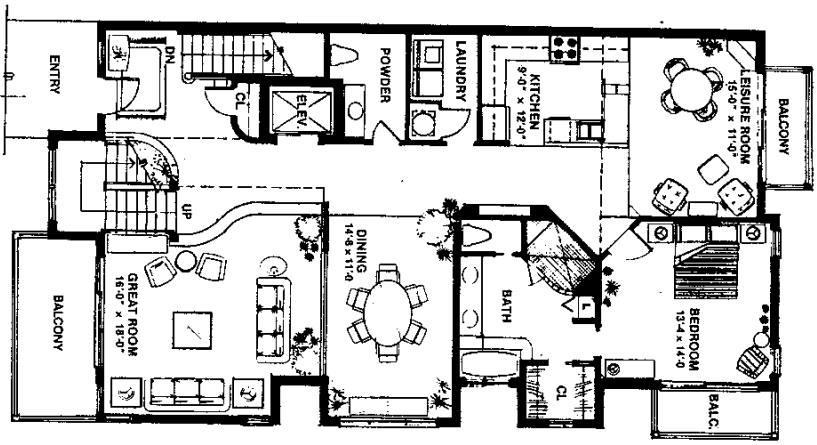

Villa Maré

Luxury "Villas-by-the-Sea" on the Gulf of Mexico

A.M.T.

1/2 Area 2336 sq. ft.
 Garage/Bedroom 812 "
 Lanai 590 "
 3,738 sq. ft.

B. V. M.

A/C Area	3175 sq ft
Garage/Balcony	800
Lanai	734
<u>Total</u>	<u>4709 sq ft</u>

C. Unit

A/C Area 2950 sq. ft.
 Garage/Bedroom 967 " "
 Lanai 767 " "
 Total 4684 sq. ft.