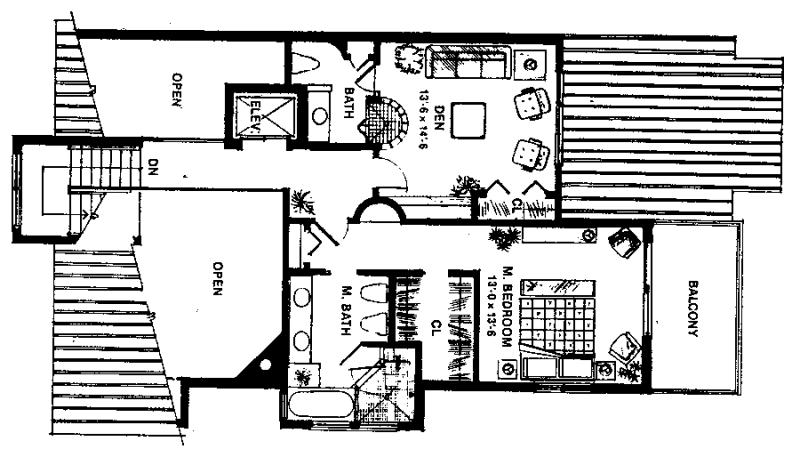

Villa Maré

Luxury "Villas-by-the-Sea" on the Gulf of Mexico

A.M.T.

1/2 Area 2336 sq. ft.
 Garage/Bedroom 812 "
 Lanai 590 "
 3,738 sq. ft.

B. V. M.

A/C Area	3175 sq ft
Garage/Balcony	800
Lanai	734
<u>Total</u>	<u>4709 sq ft</u>

C. Unit

A/C Area 2950 sq. ft.
 Garage/Bedroom 967 " "
 Lanai 767 " "
 Total 4684 sq. ft.