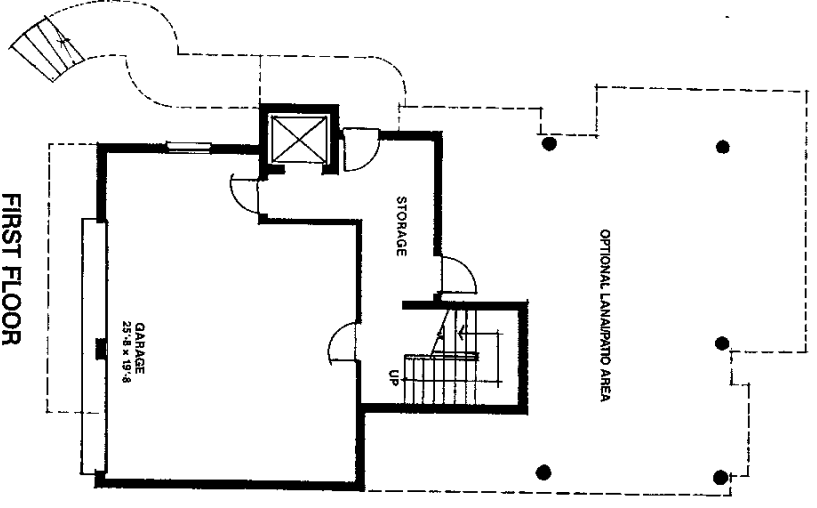

Villa Maré

Luxury "Villas-by-the-Sea" on the Gulf of Mexico

A.M.T.

1/2 Area 2336 sq. ft.
 Garage/Bedroom 812 "
 Lanai 590 "
 3,738 sq. ft.

B. V. M.

A/C Area	3175 sq ft
Garage/Balcony	800
Lanai	734
<u>Total</u>	<u>4709 sq ft</u>

C. Unit

A/C Area 2950 sq. ft.
 Garage/Bedroom 967 " "
 Lanai 767 " "
 Total 4684 sq. ft.