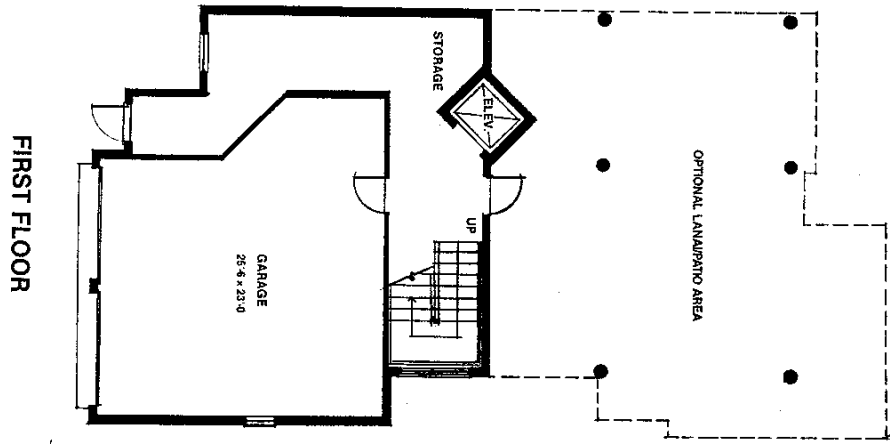

Villa Maré

Luxury "Villas-by-the-Sea" on the Gulf of Mexico

A.M.T.

1/2 Area 2336 sq. ft.
 Garage/Bedroom 812 "
 Lanai 590 "
 3,738 sq. ft.

B. V. M.

A/C Area	3175 sq ft
Garage/Balcony	800
Lanai	734
<u>Total</u>	<u>4709 sq ft</u>

C. Unit

A/C Area 2950 sq. ft.
 Garage/Bedroom 967 " "
 Lanai 767 " "
 Total 4684 sq. ft.