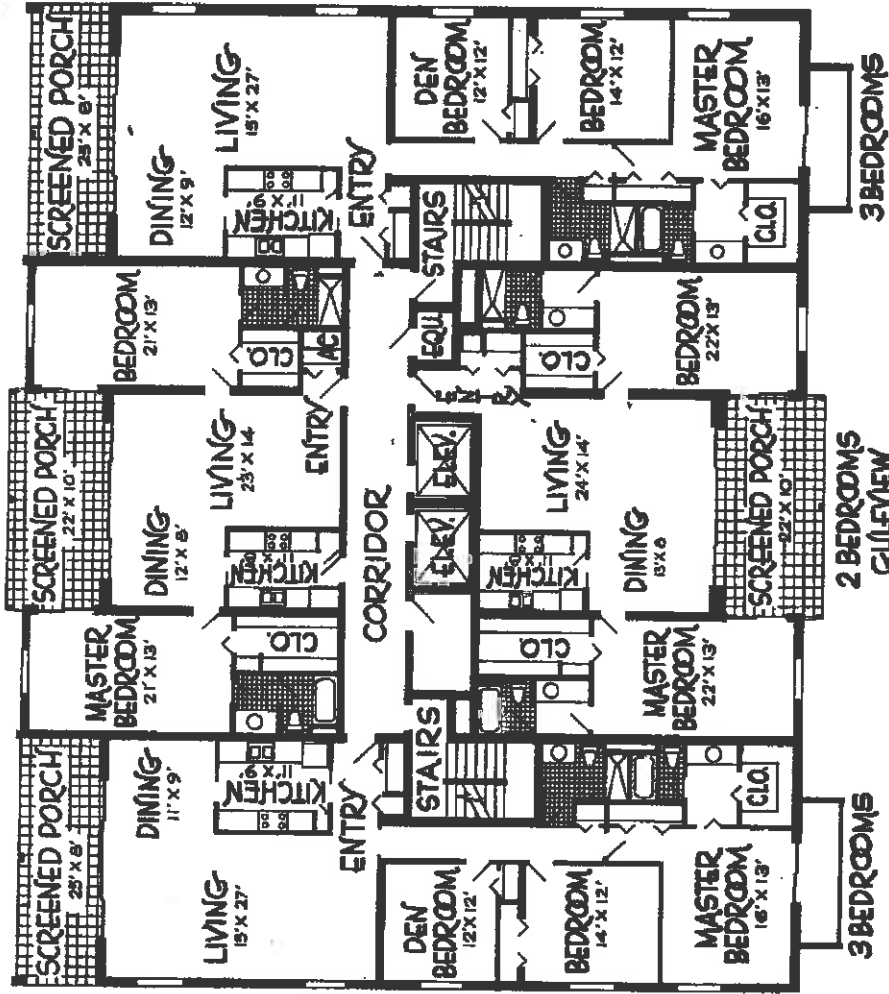

BAYVIEW
2 BEDROOMS

TYPICAL FLOOR PLAN
DIMENSIONS ARE APPROXIMATE

Every floor in Windemere is equipped with a laundry room, complete with washer and dryer, all corridors are air conditioned for your comfort. Each spacious apartment has an individual central air conditioning system; a large screened porch is provided for your added comfort. All kitchens have luminous ceilings and are appointed with mica cabinets, double oven ranges, automatic ice making refrigerators, dishwashers and